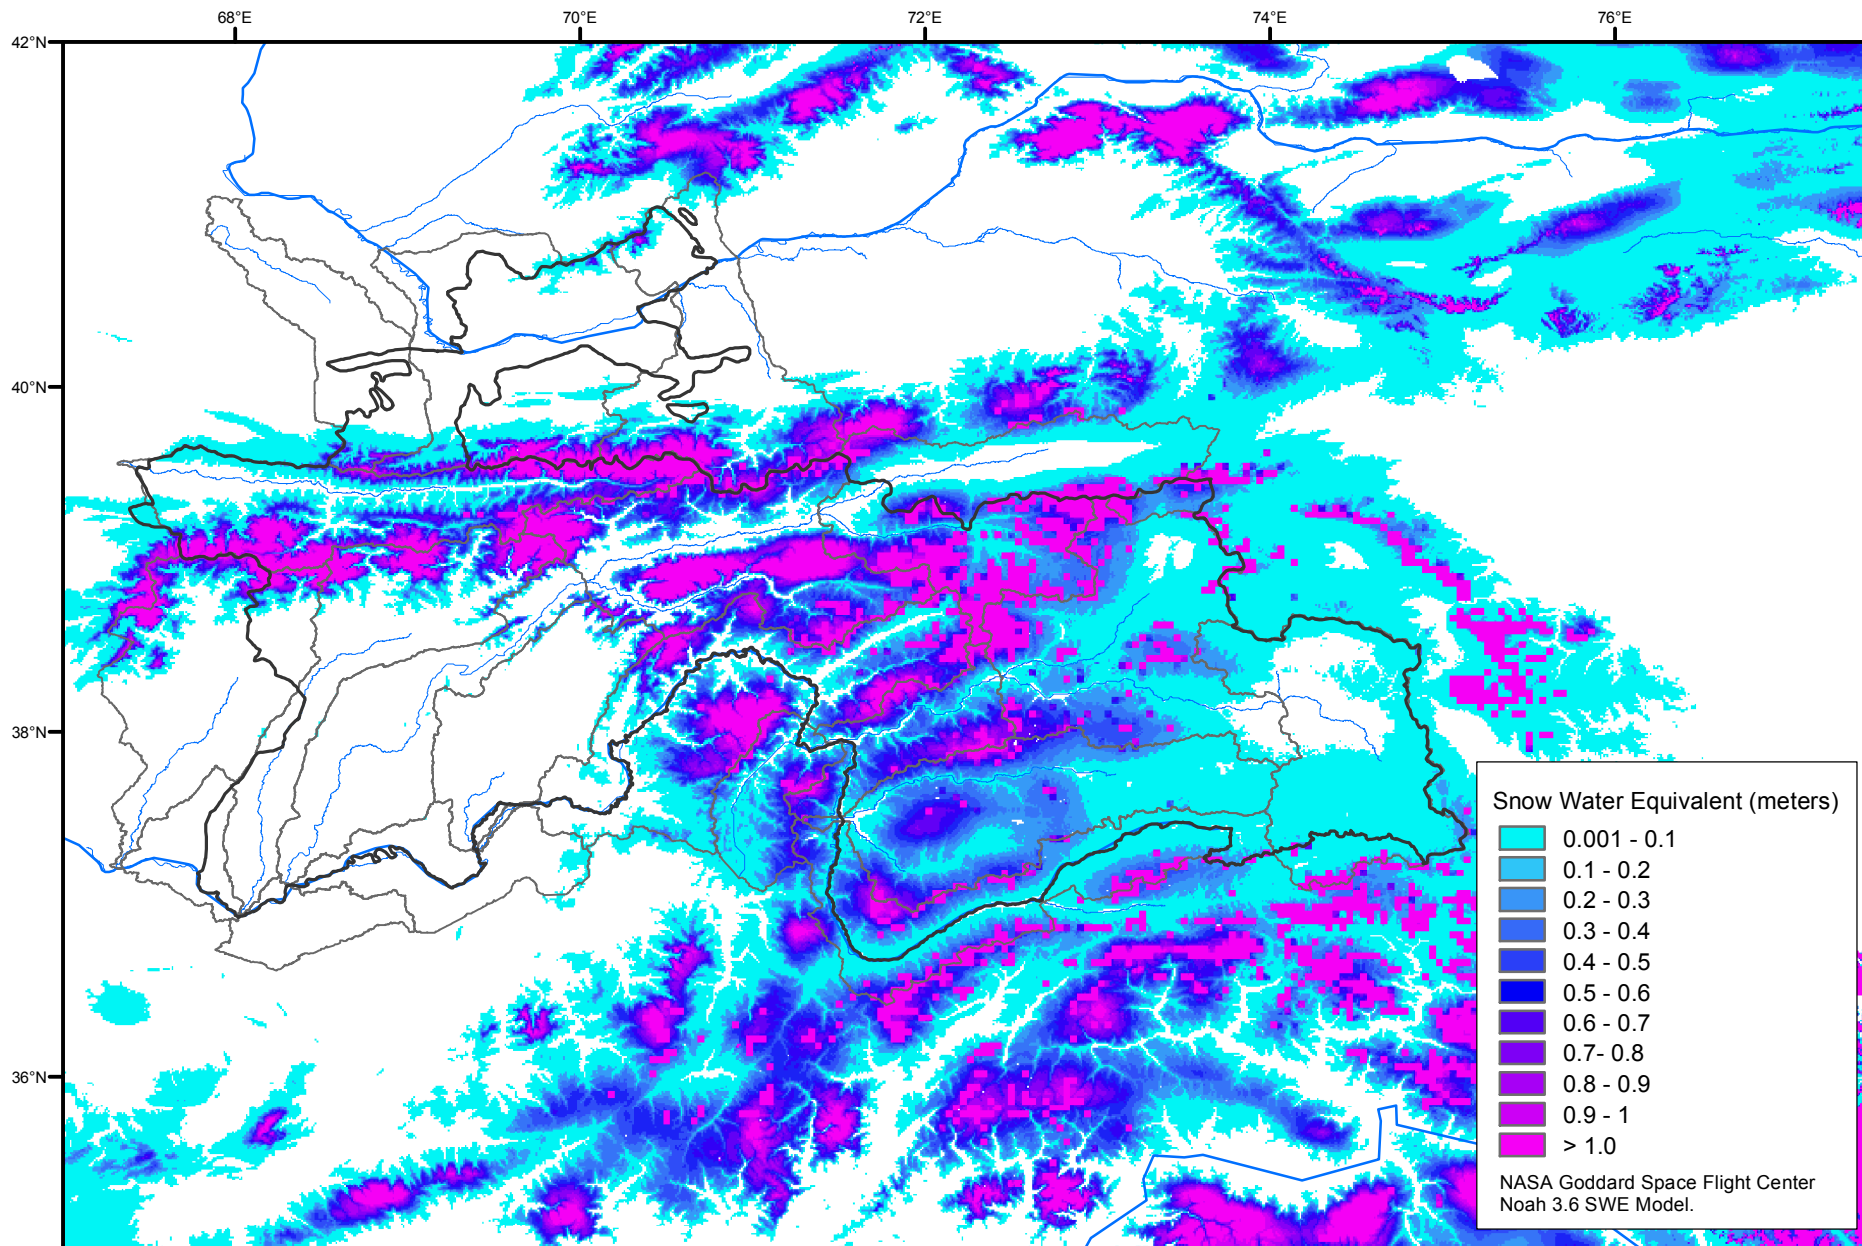

# Snow Water Equivalent by Basin

April 19, 2018

Map created by USGS/EROS