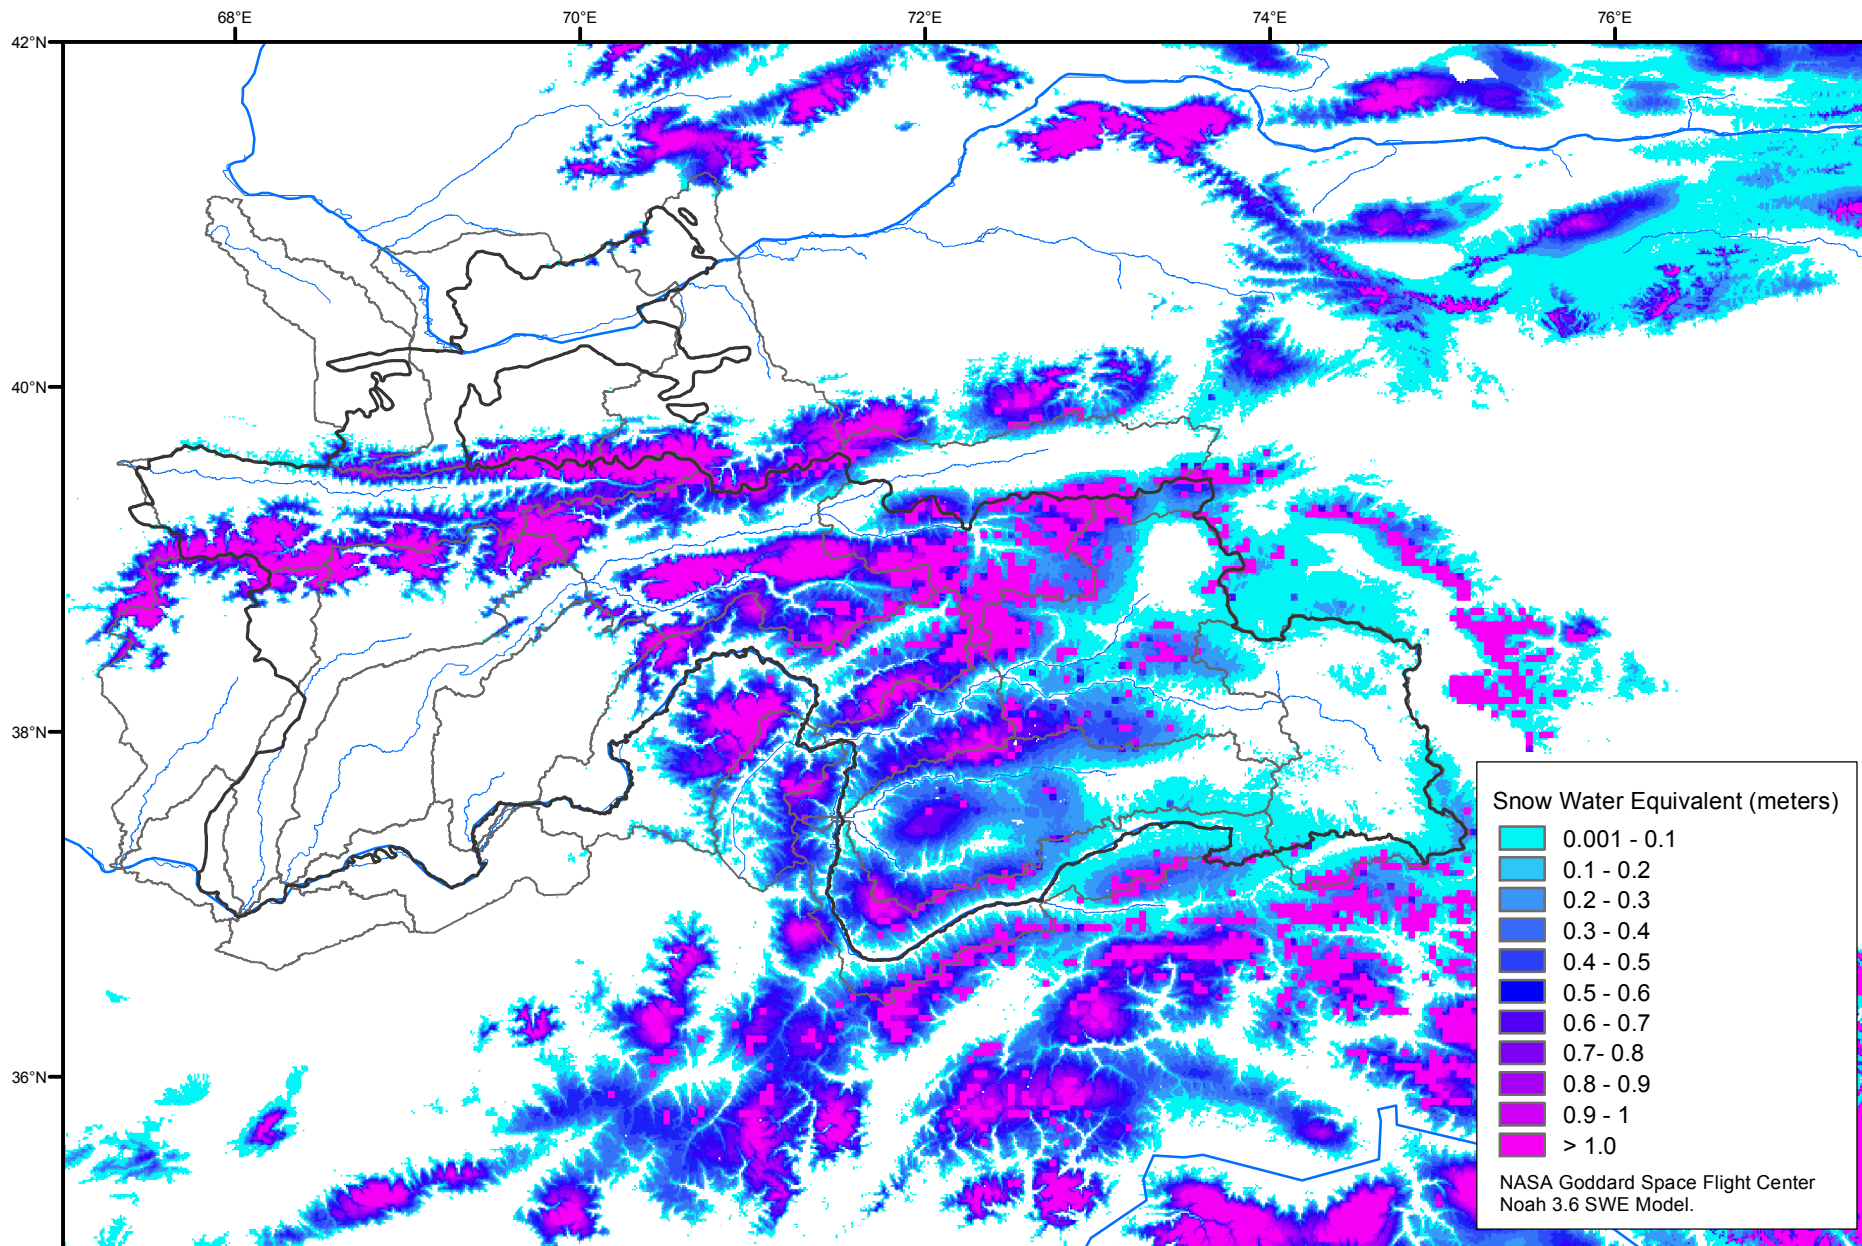

Snow Water Equivalent by Basin

April 27, 2018

Map created by USGS/EROS