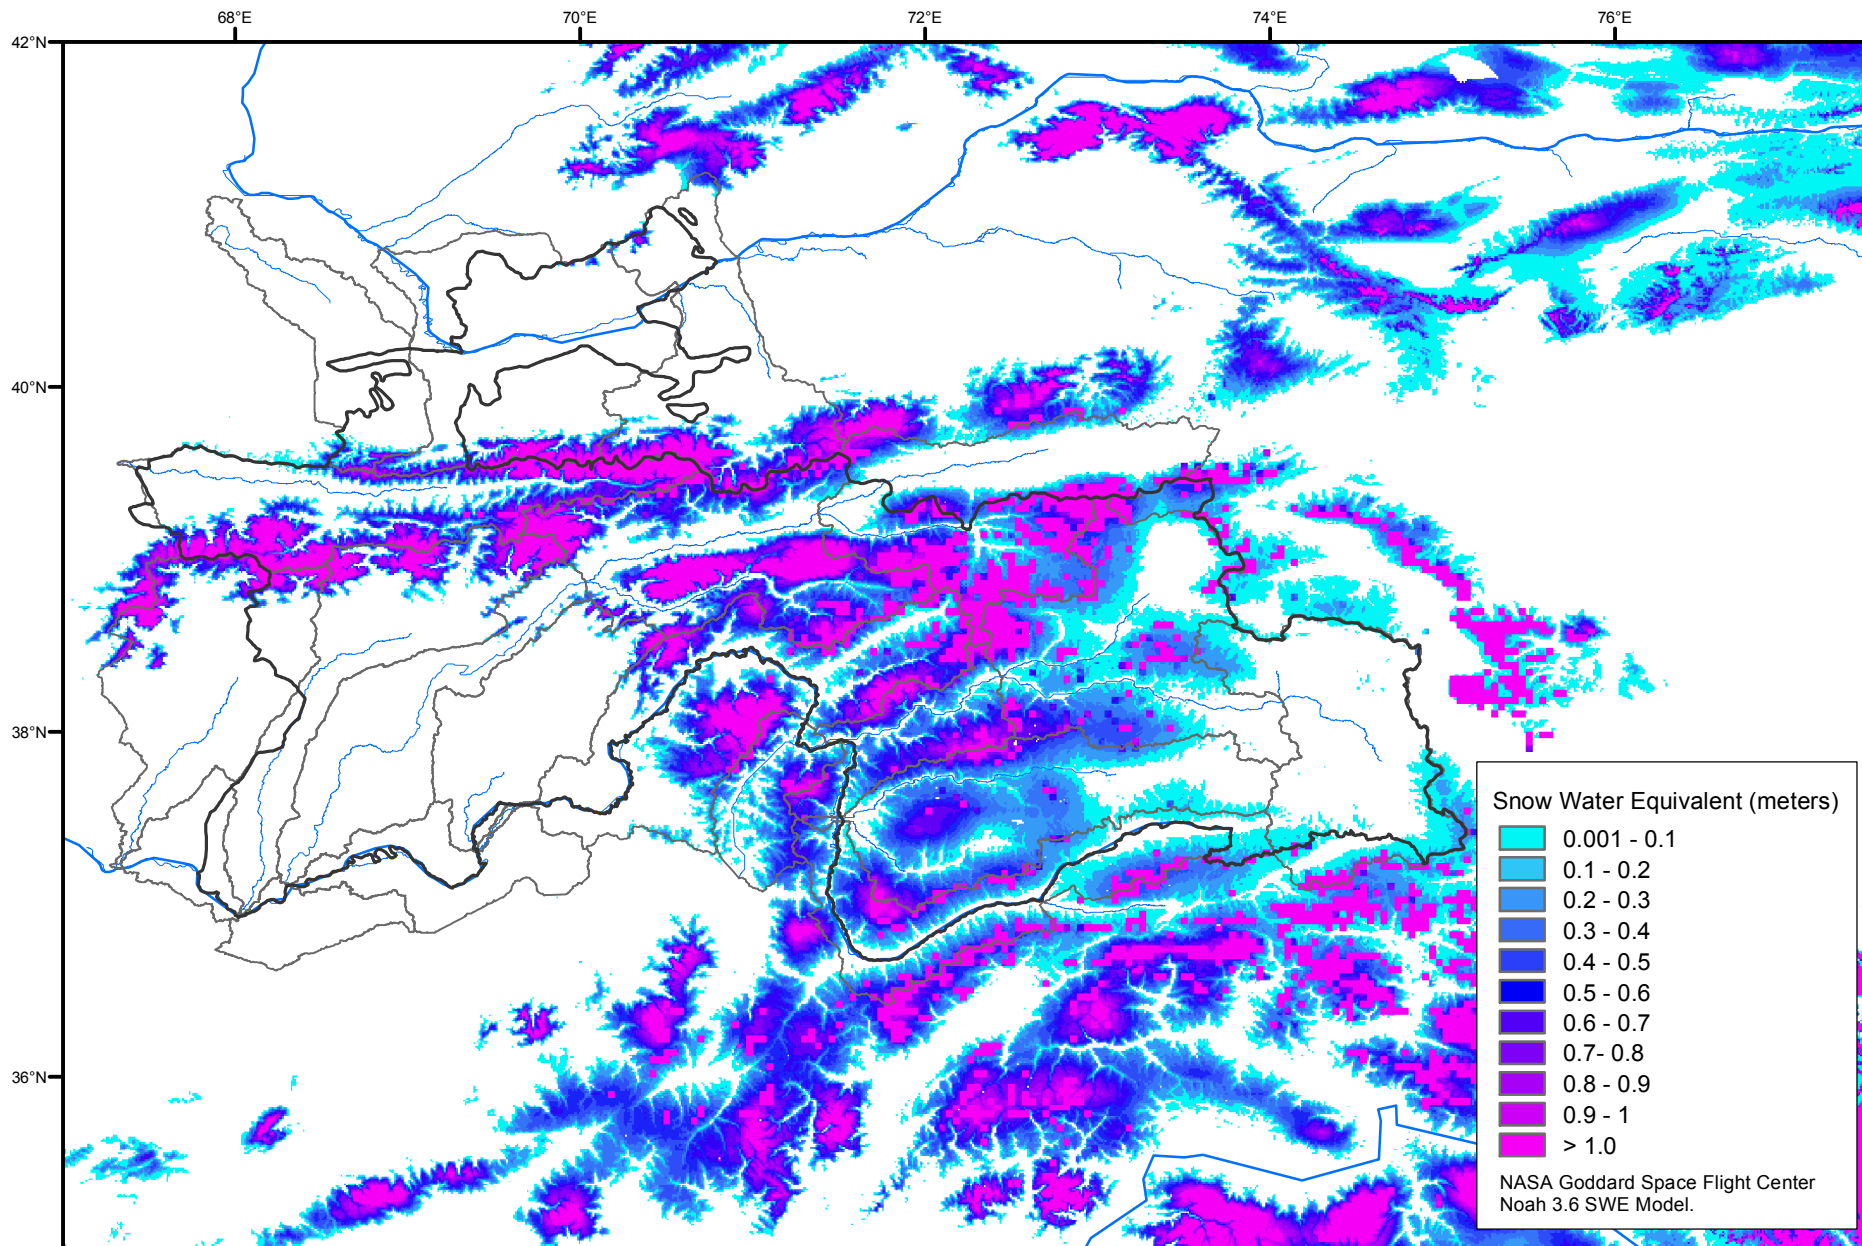

Snow Water Equivalent by Basin

April 29, 2018

Map created by USGS/EROS