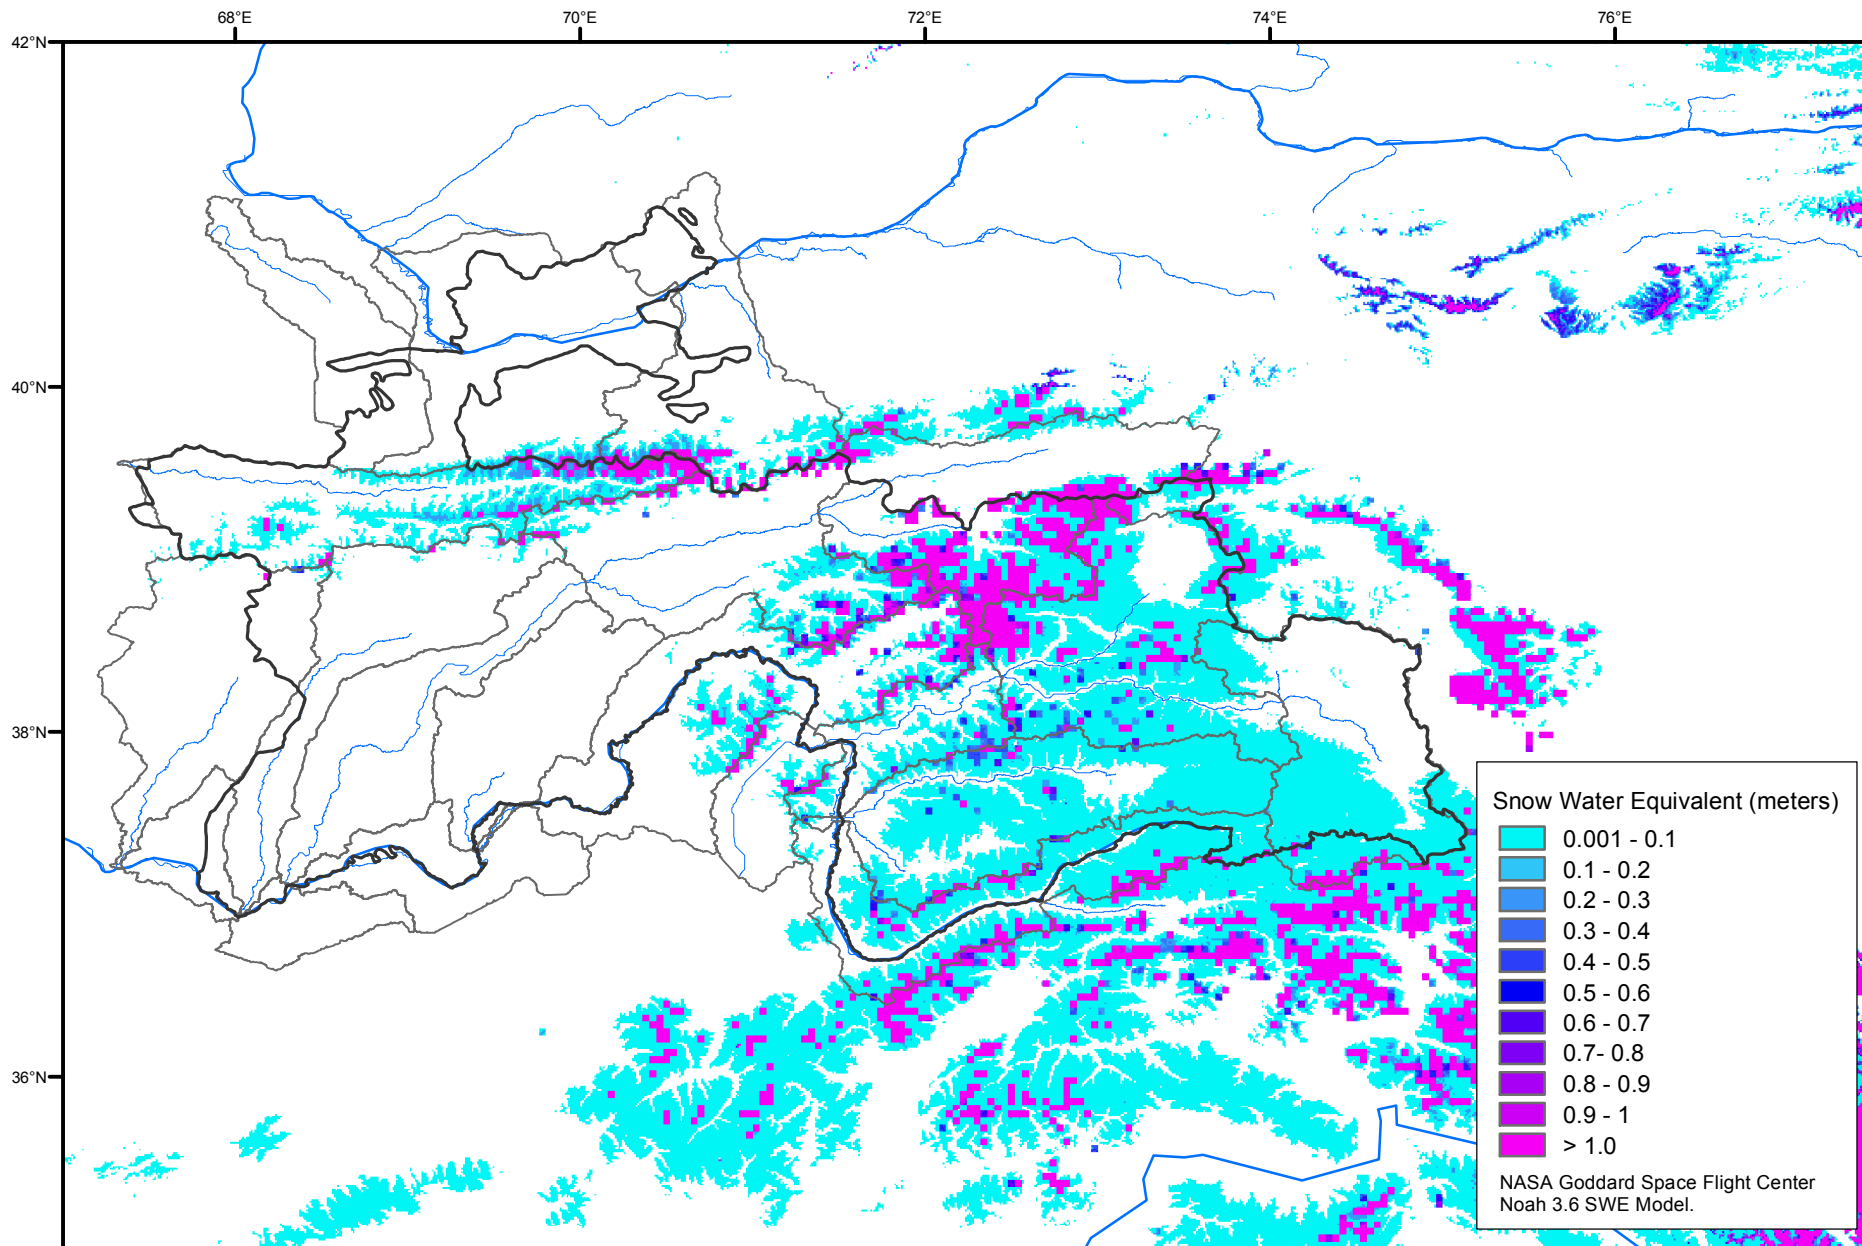

Snow Water Equivalent by Basin

October 05, 2018

Map created by USGS/EROS