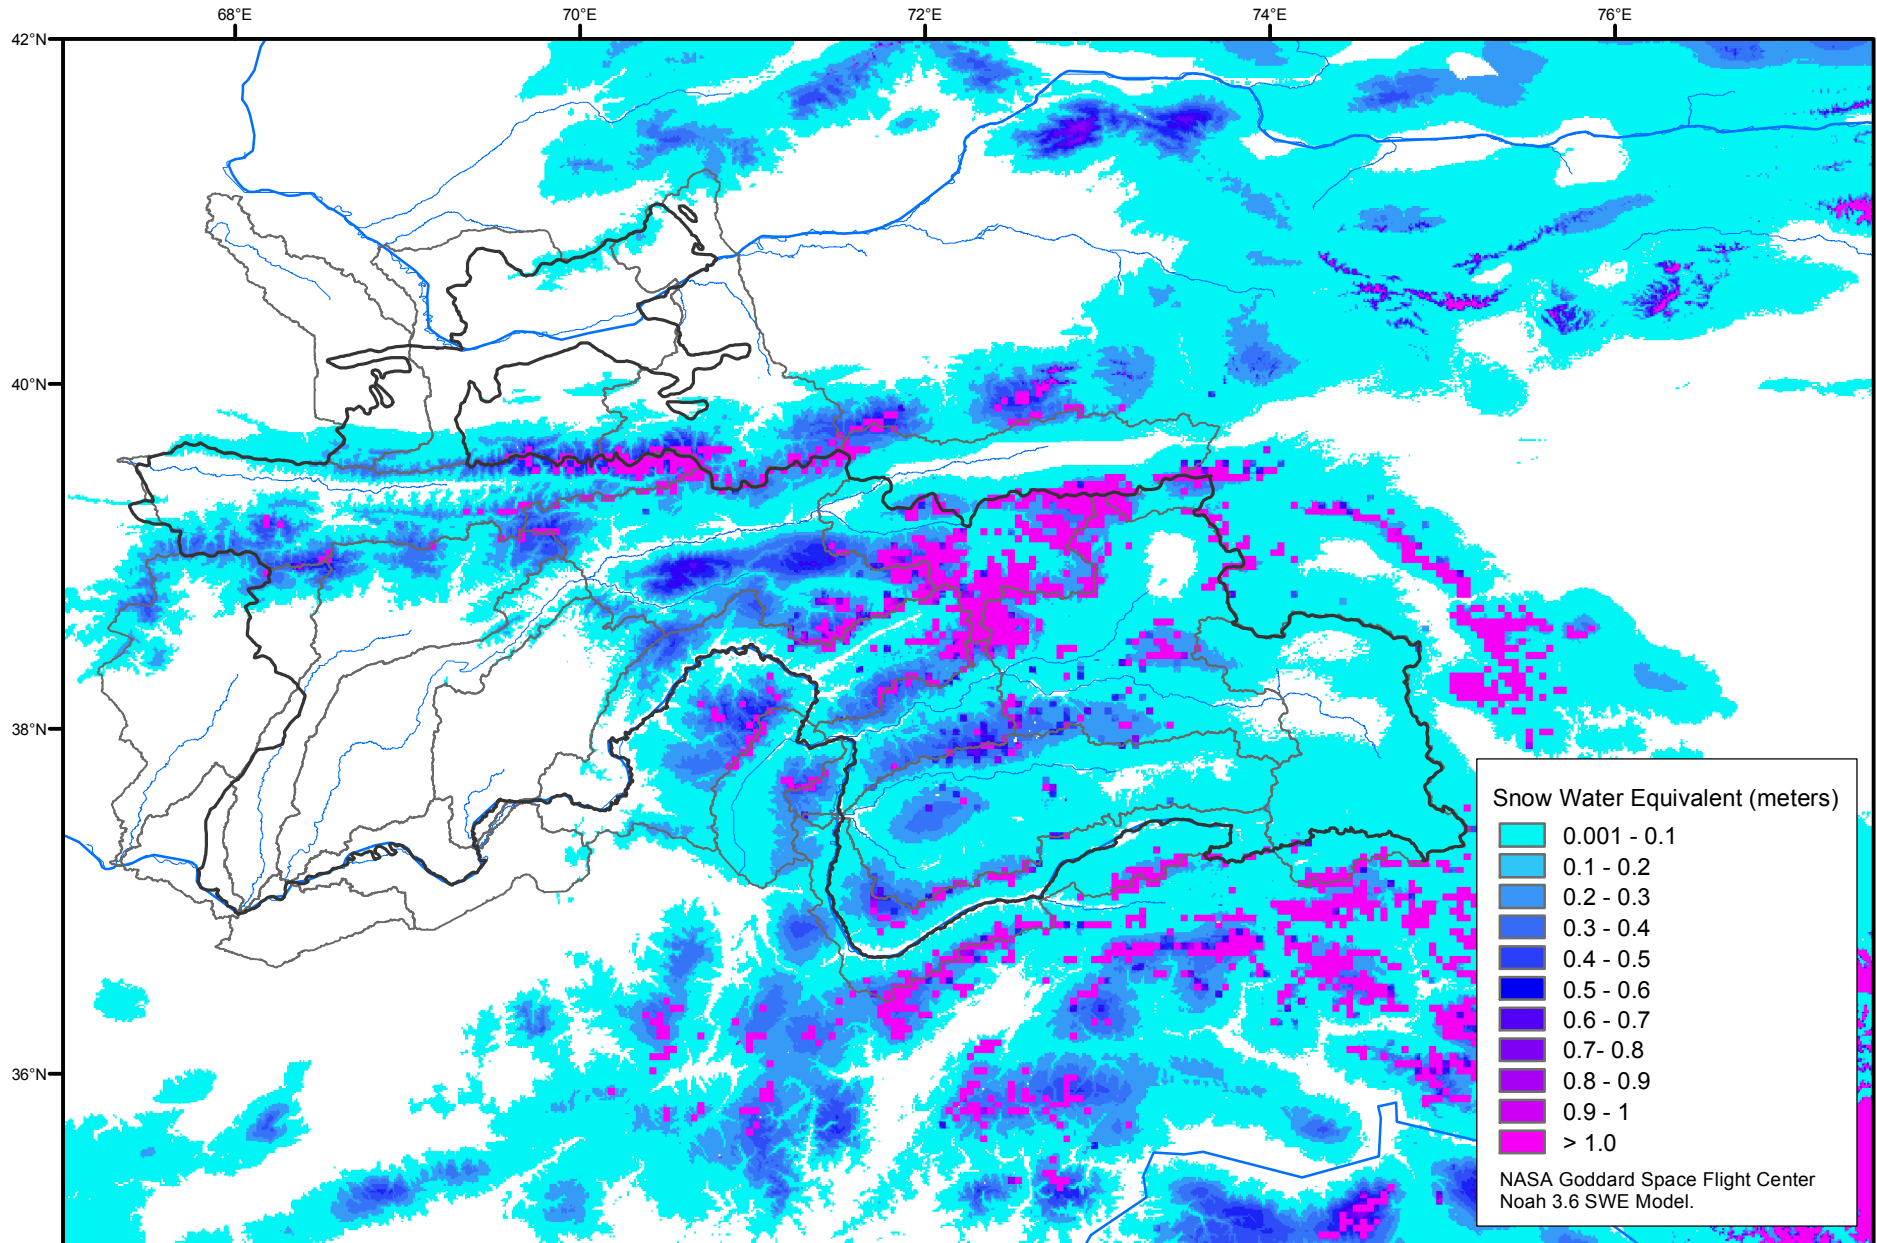

Snow Water Equivalent by Basin

November 17, 2018

Map created by USGS/EROS