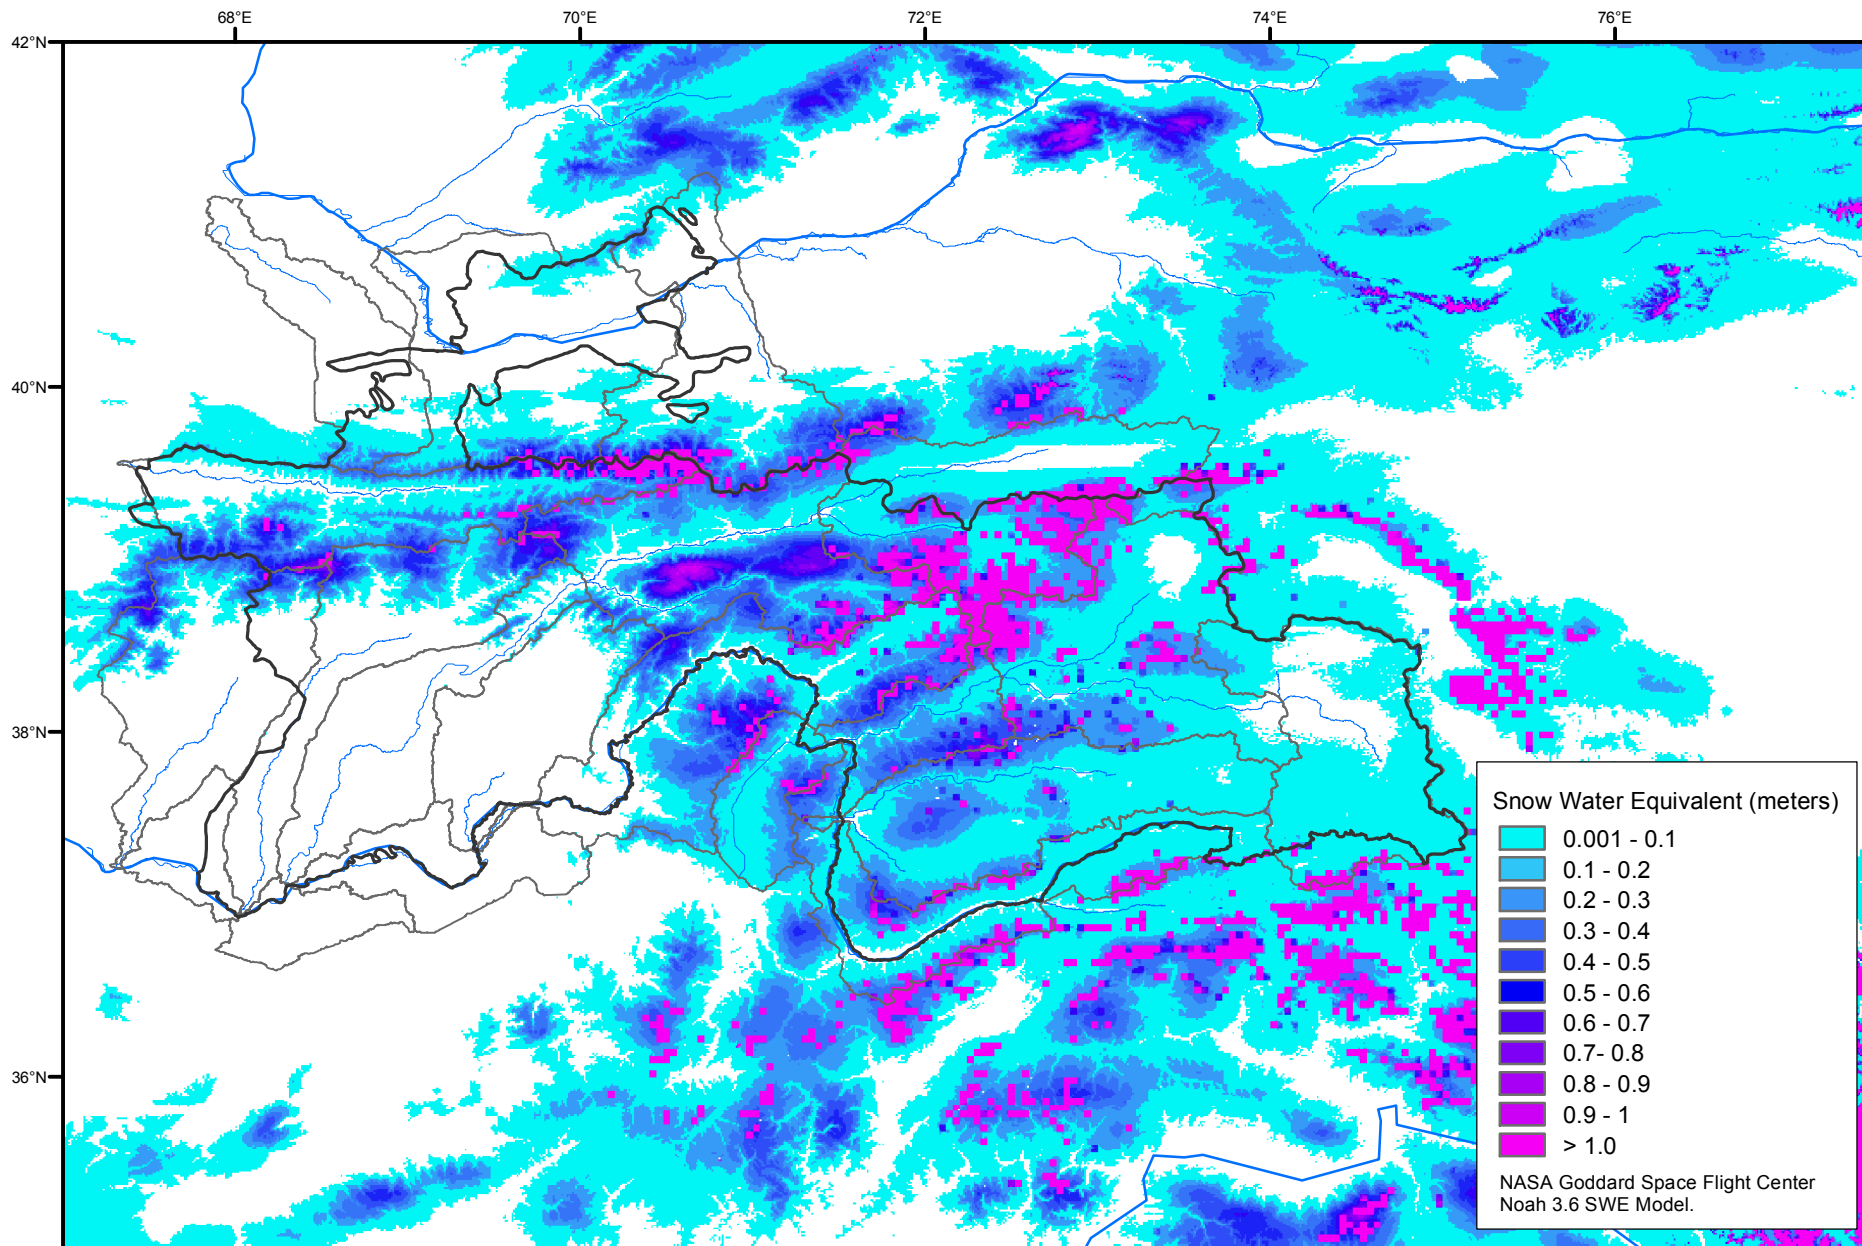

Snow Water Equivalent by Basin

November 28, 2018

Map created by USGS/EROS