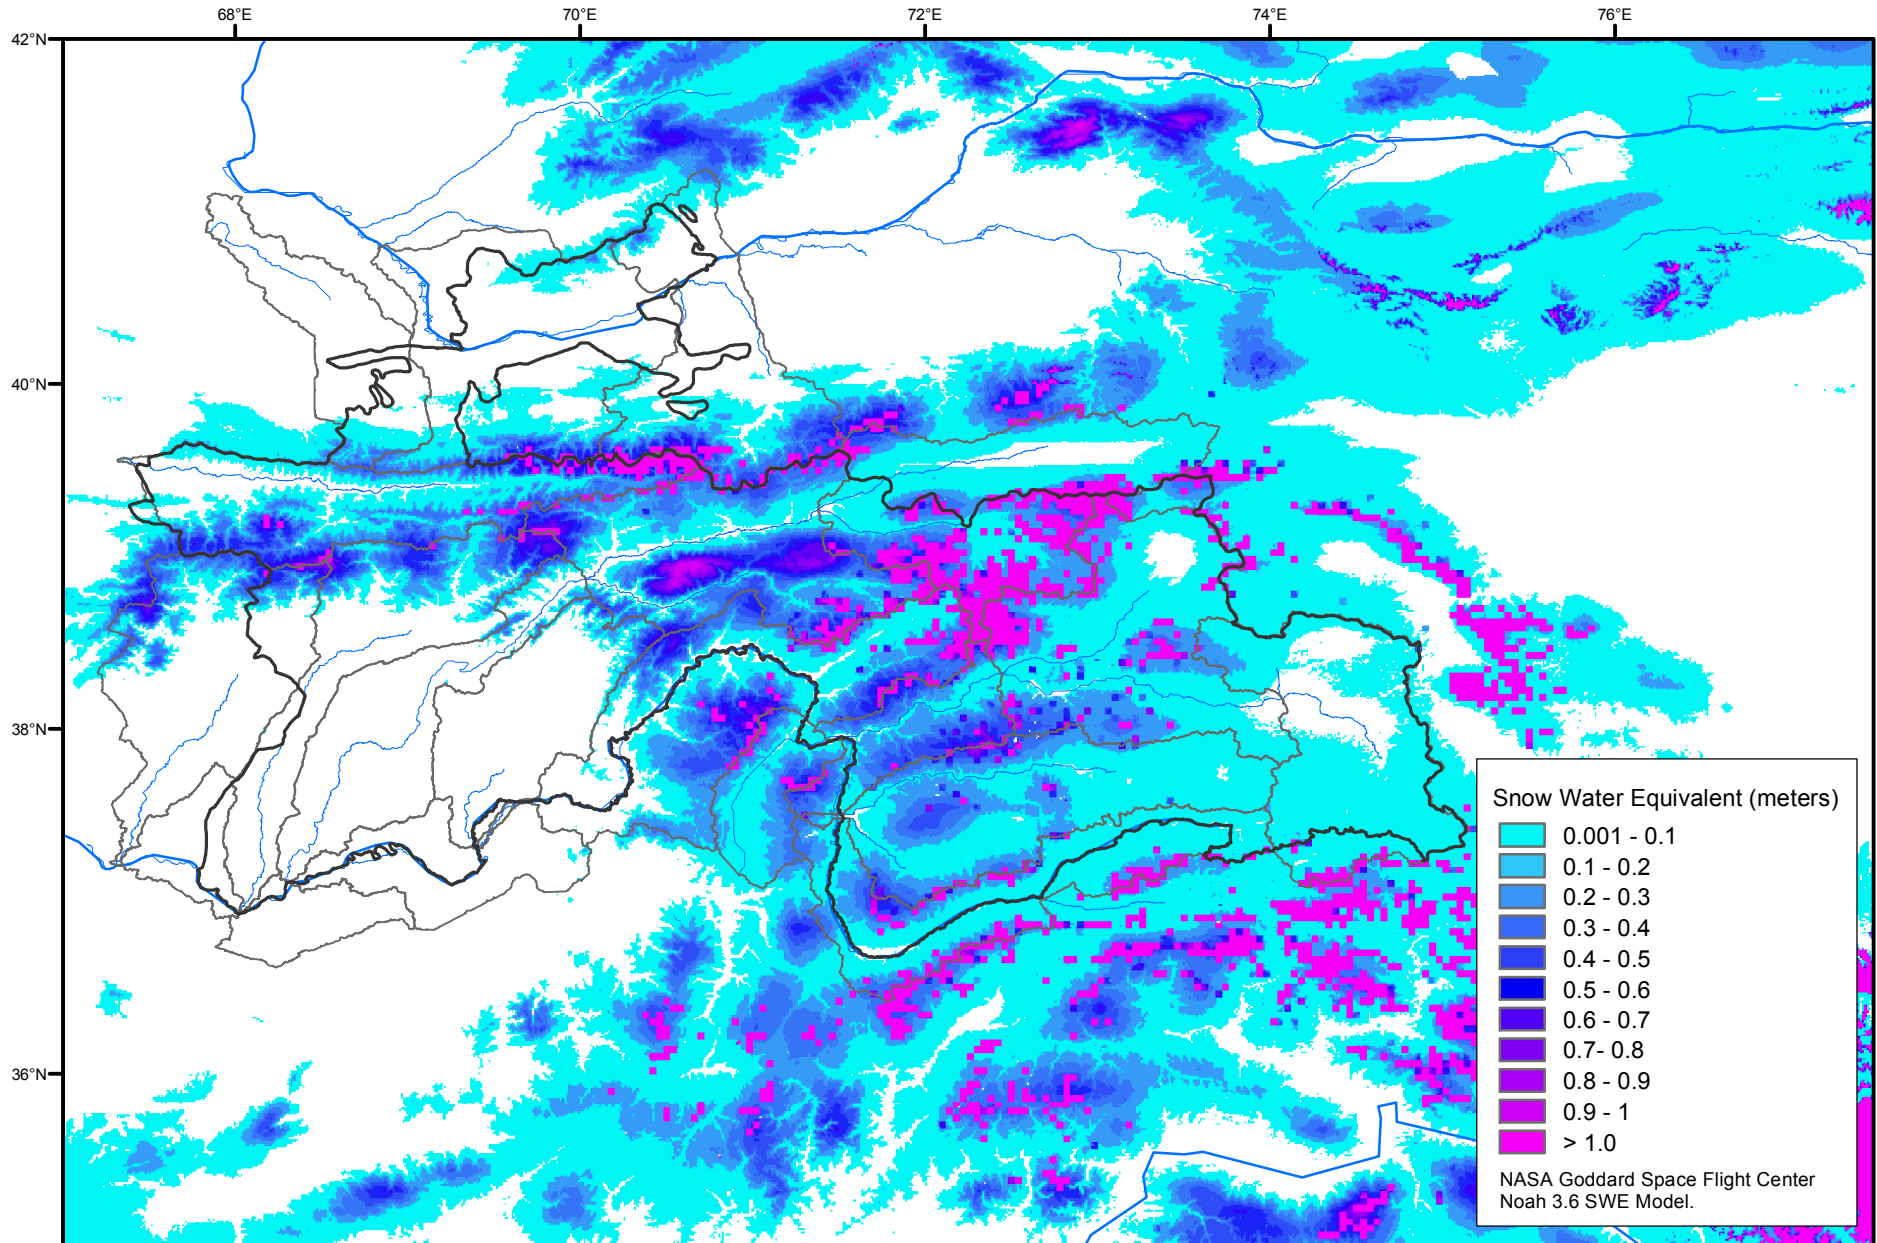

Snow Water Equivalent by Basin

November 29, 2018

Map created by USGS/EROS