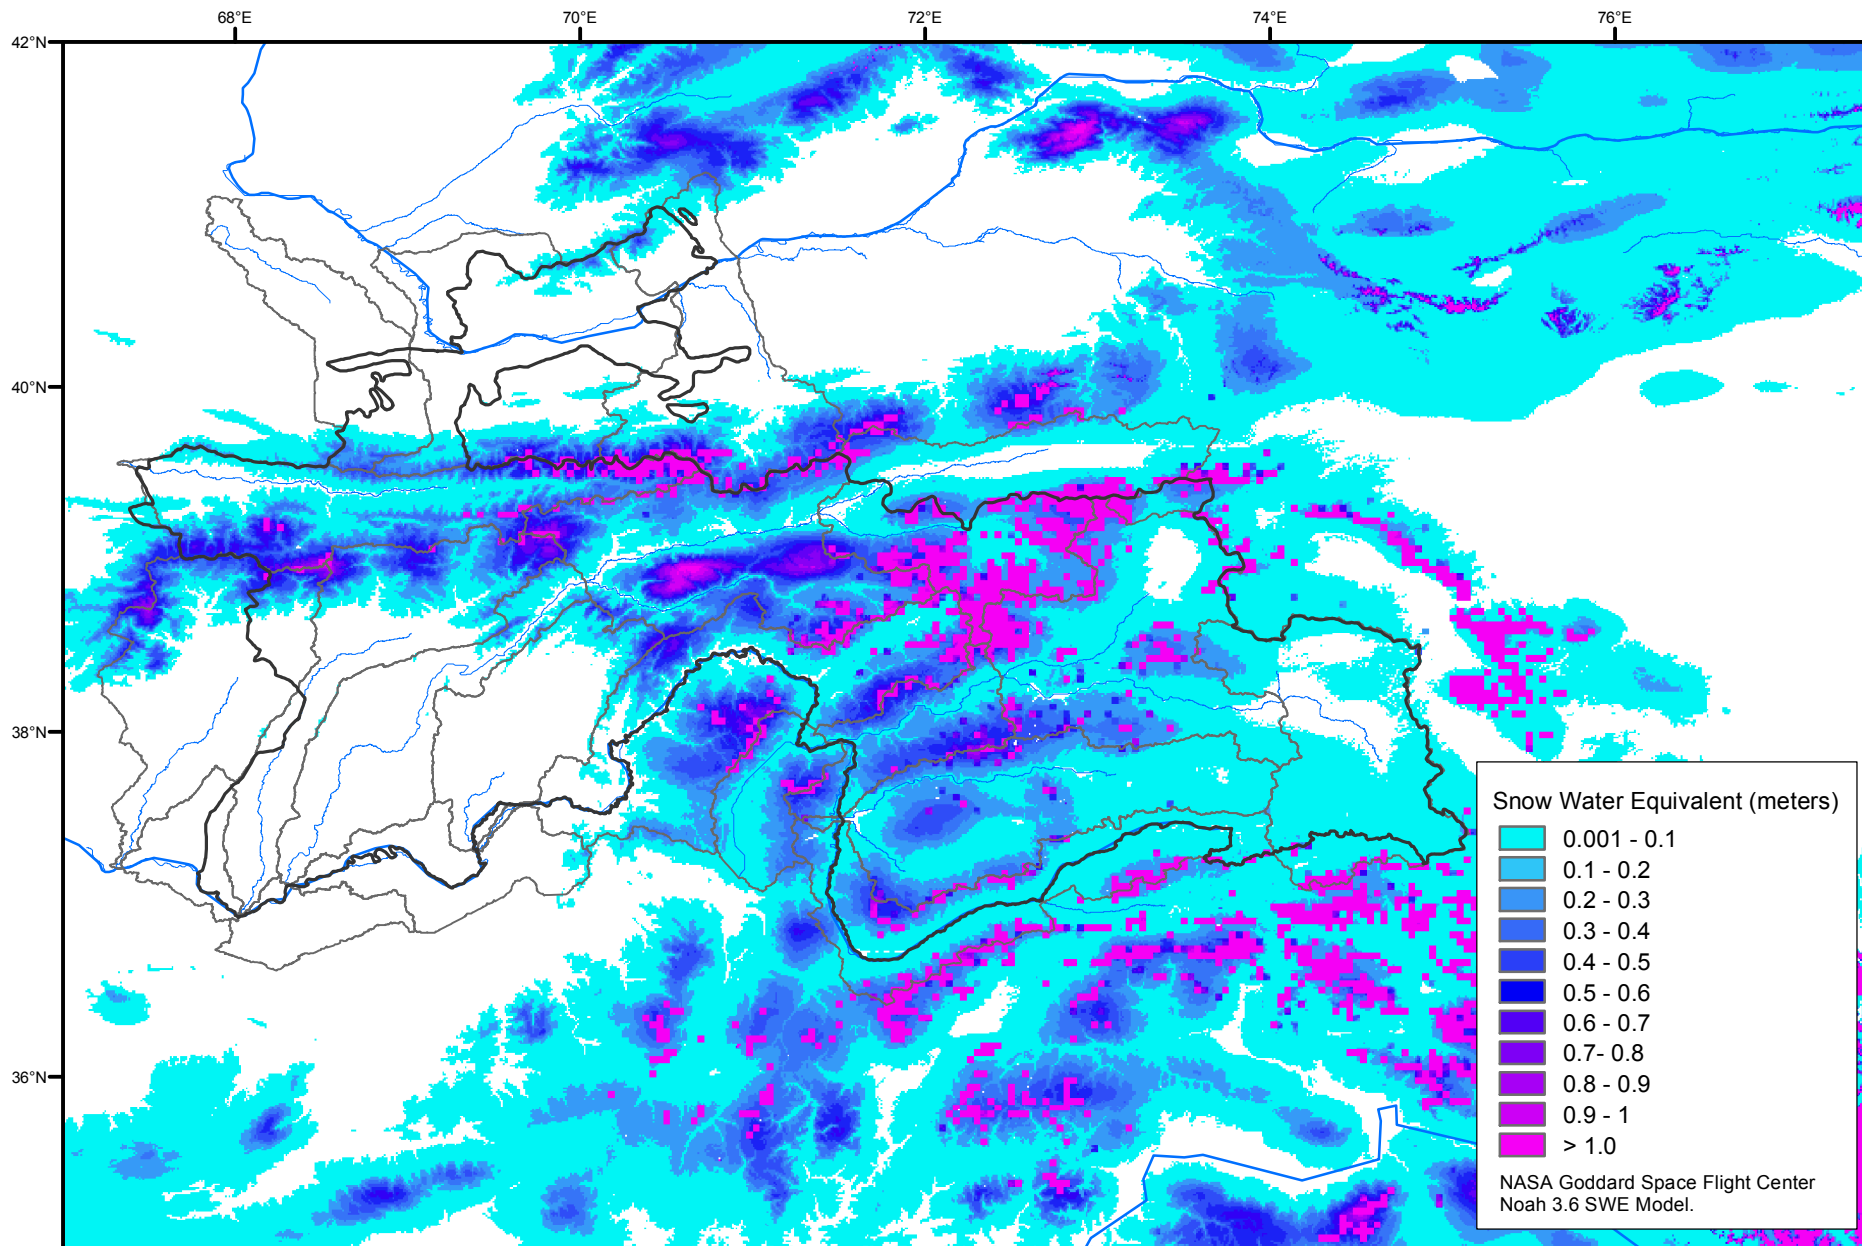

# Snow Water Equivalent by Basin

December 11, 2018

Map created by USGS/EROS