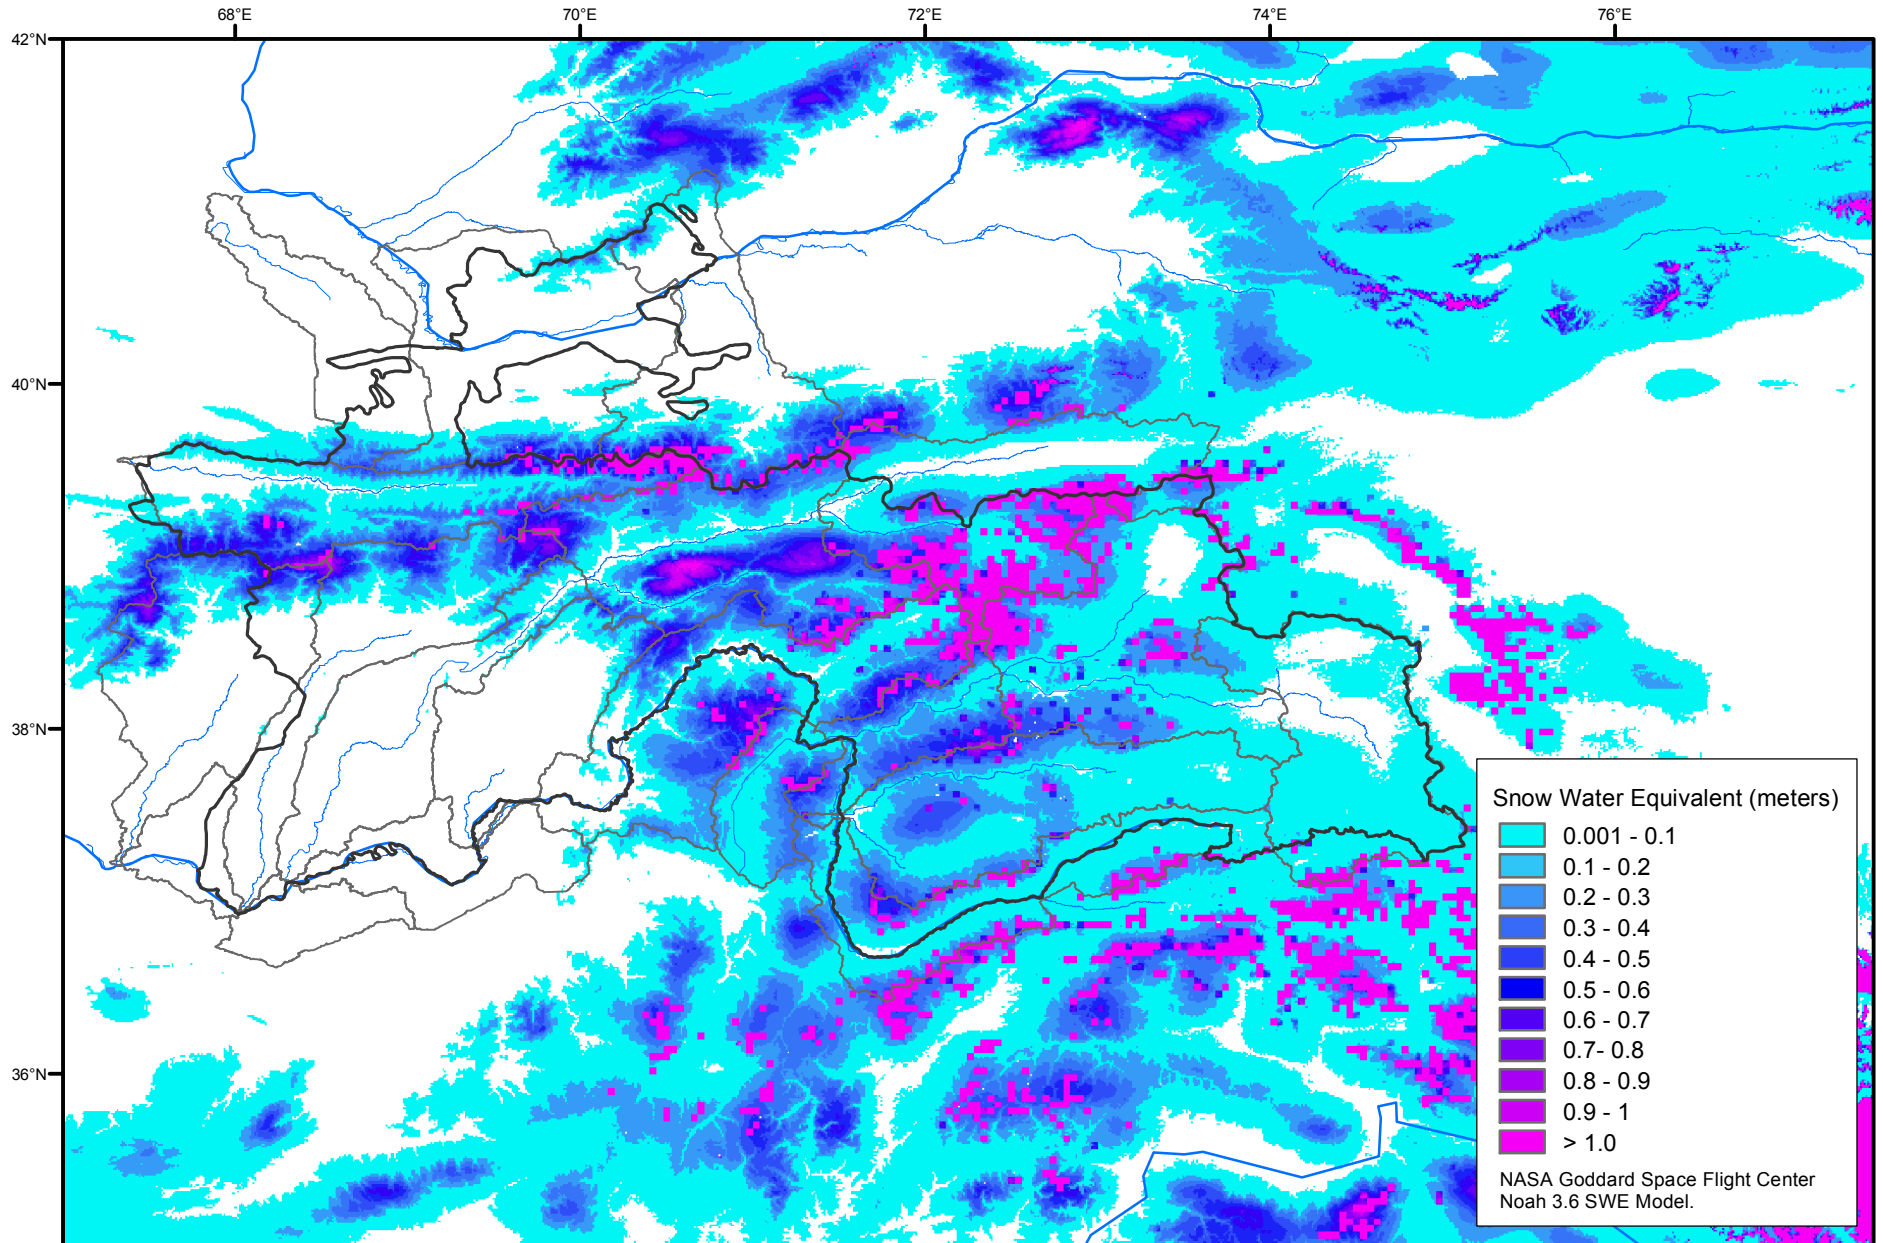

Snow Water Equivalent by Basin

December 13, 2018

Map created by USGS/EROS