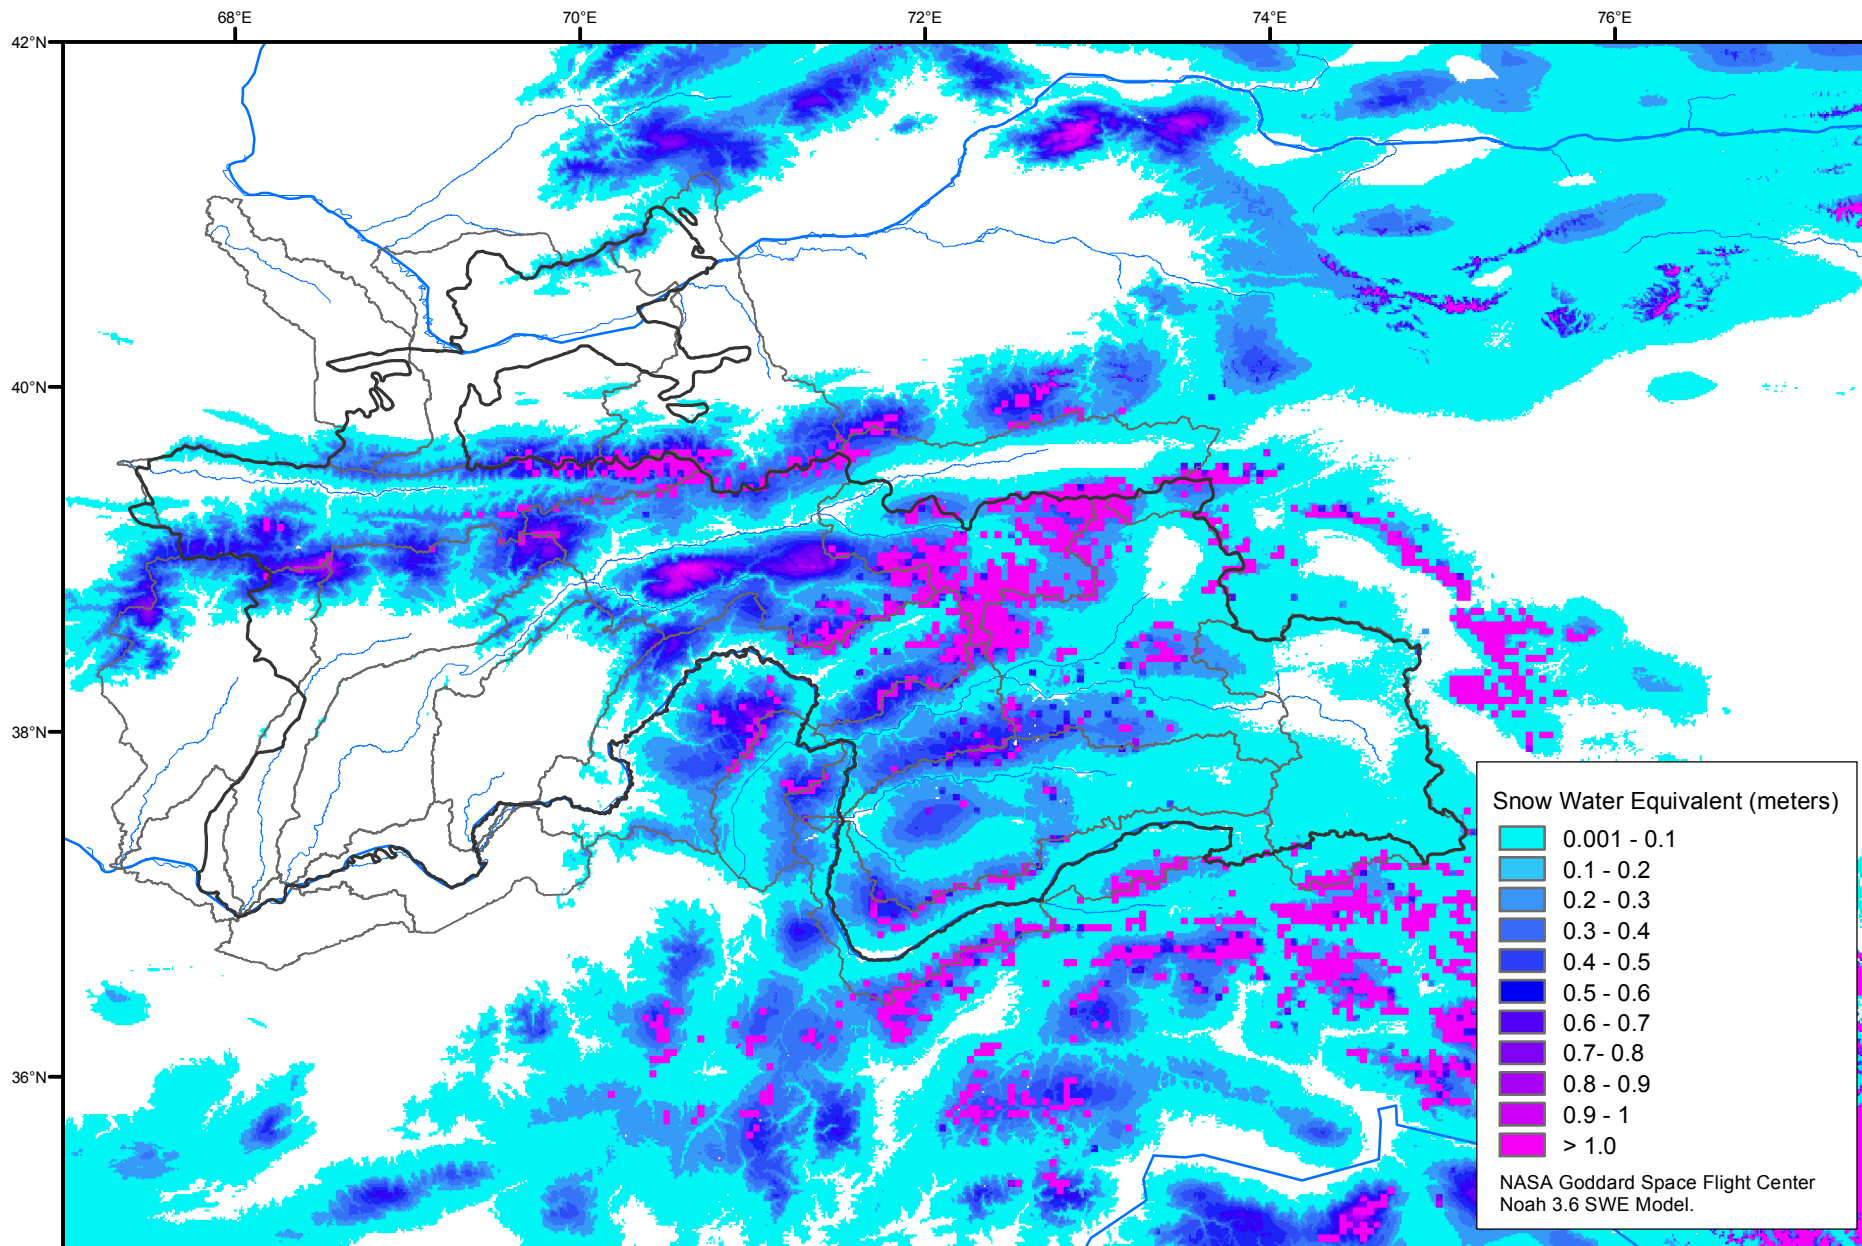

Snow Water Equivalent by Basin

December 14, 2018

Map created by USGS/EROS