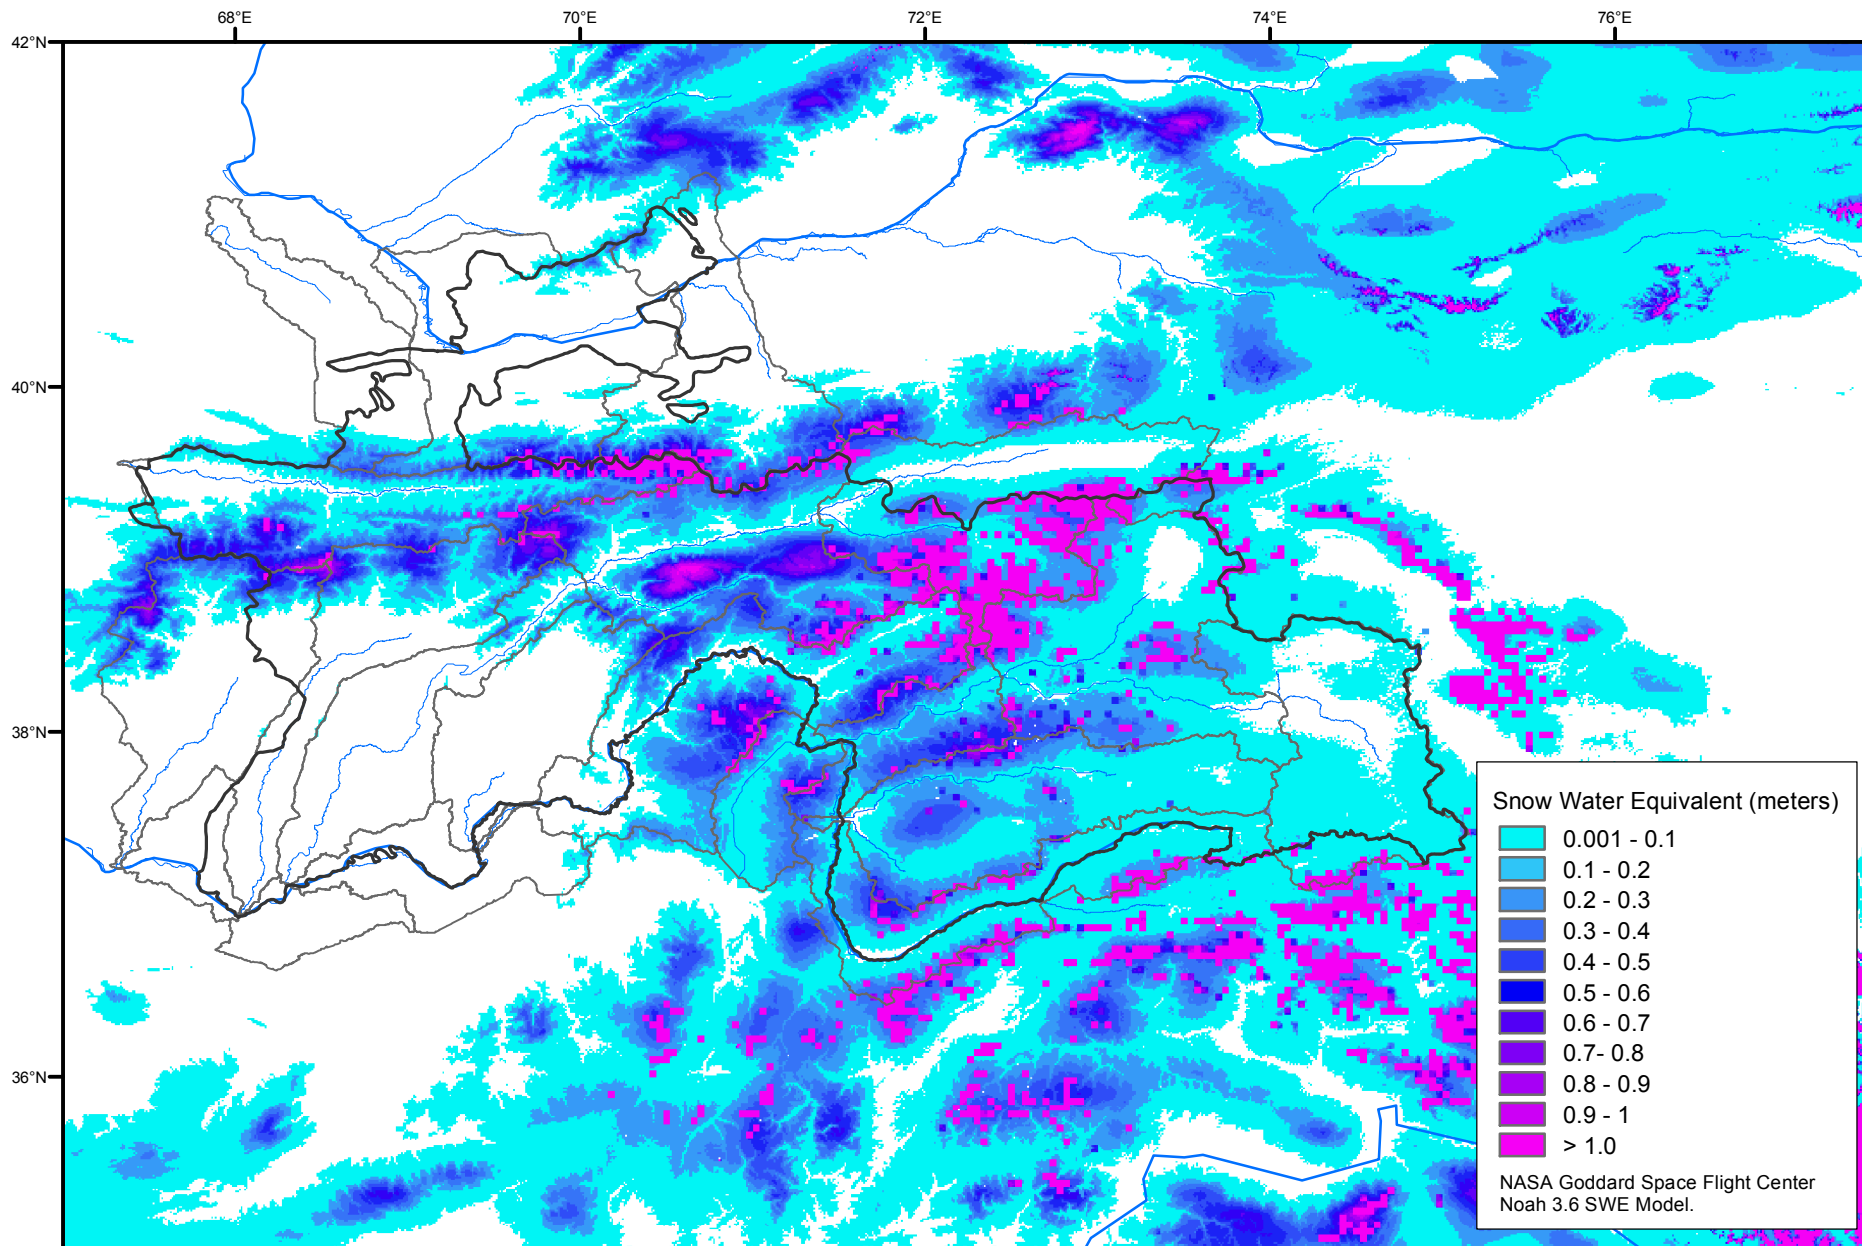

Snow Water Equivalent by Basin

December 15, 2018

Map created by USGS/EROS