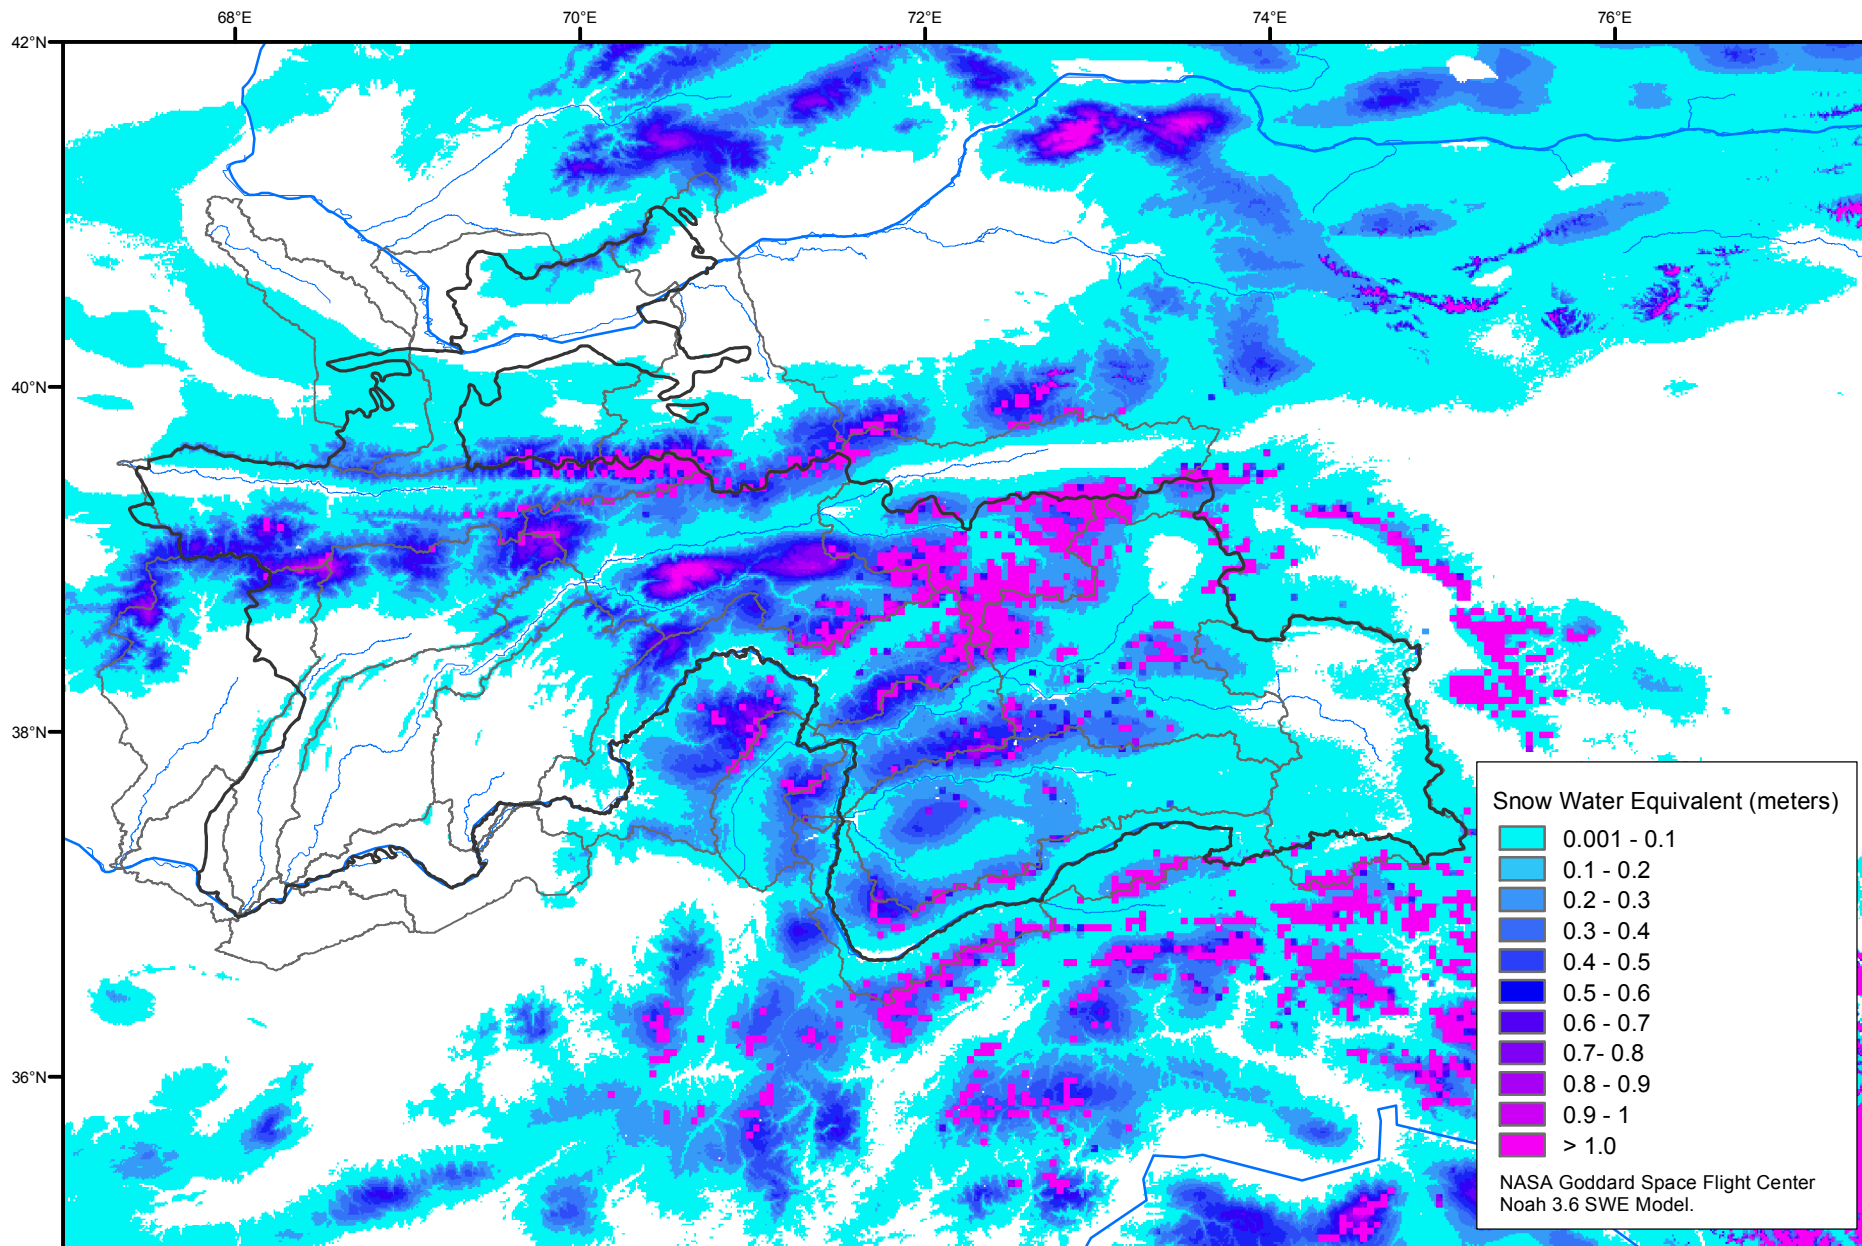

Snow Water Equivalent by Basin

December 22, 2018

Map created by USGS/EROS