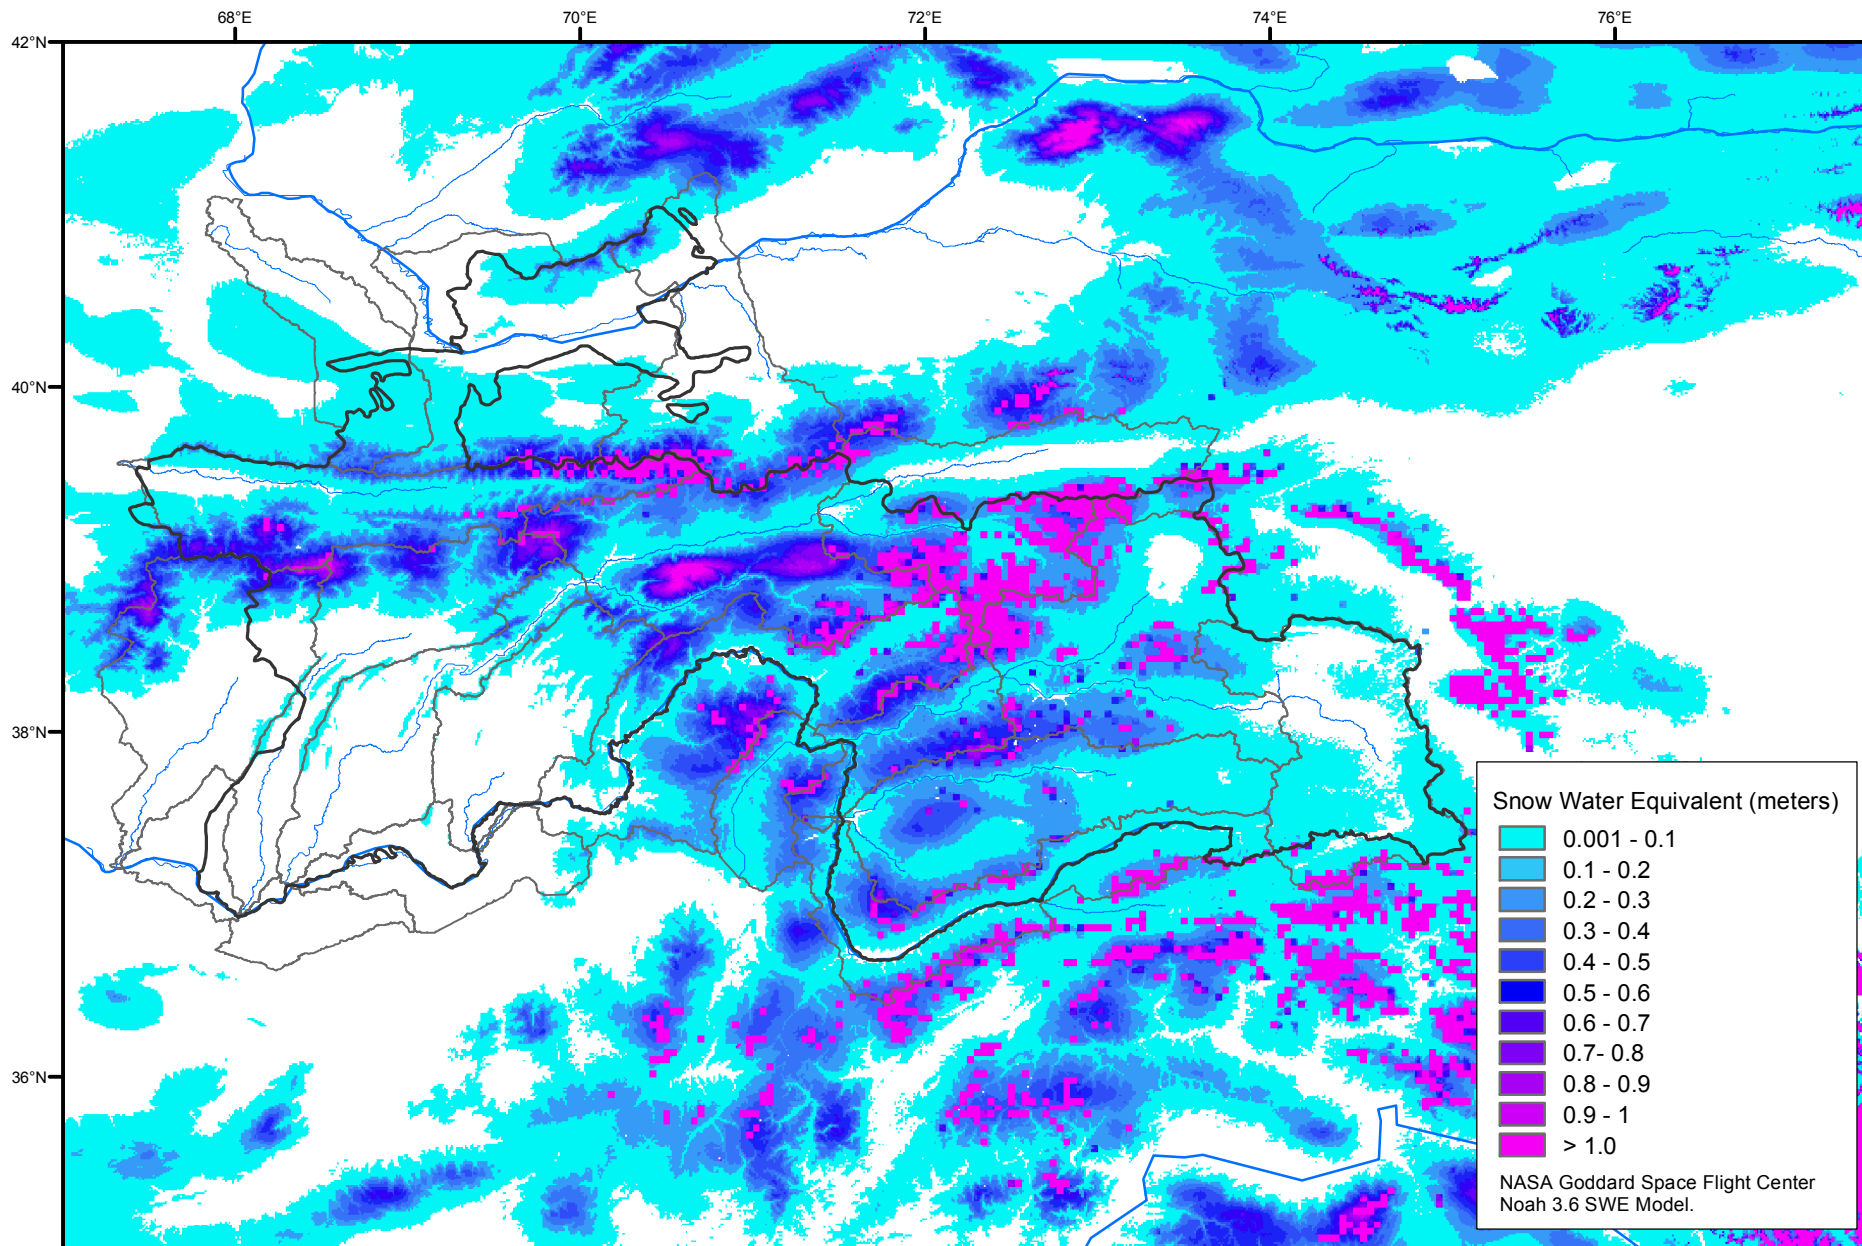

Snow Water Equivalent by Basin

December 24, 2018

Map created by USGS/EROS