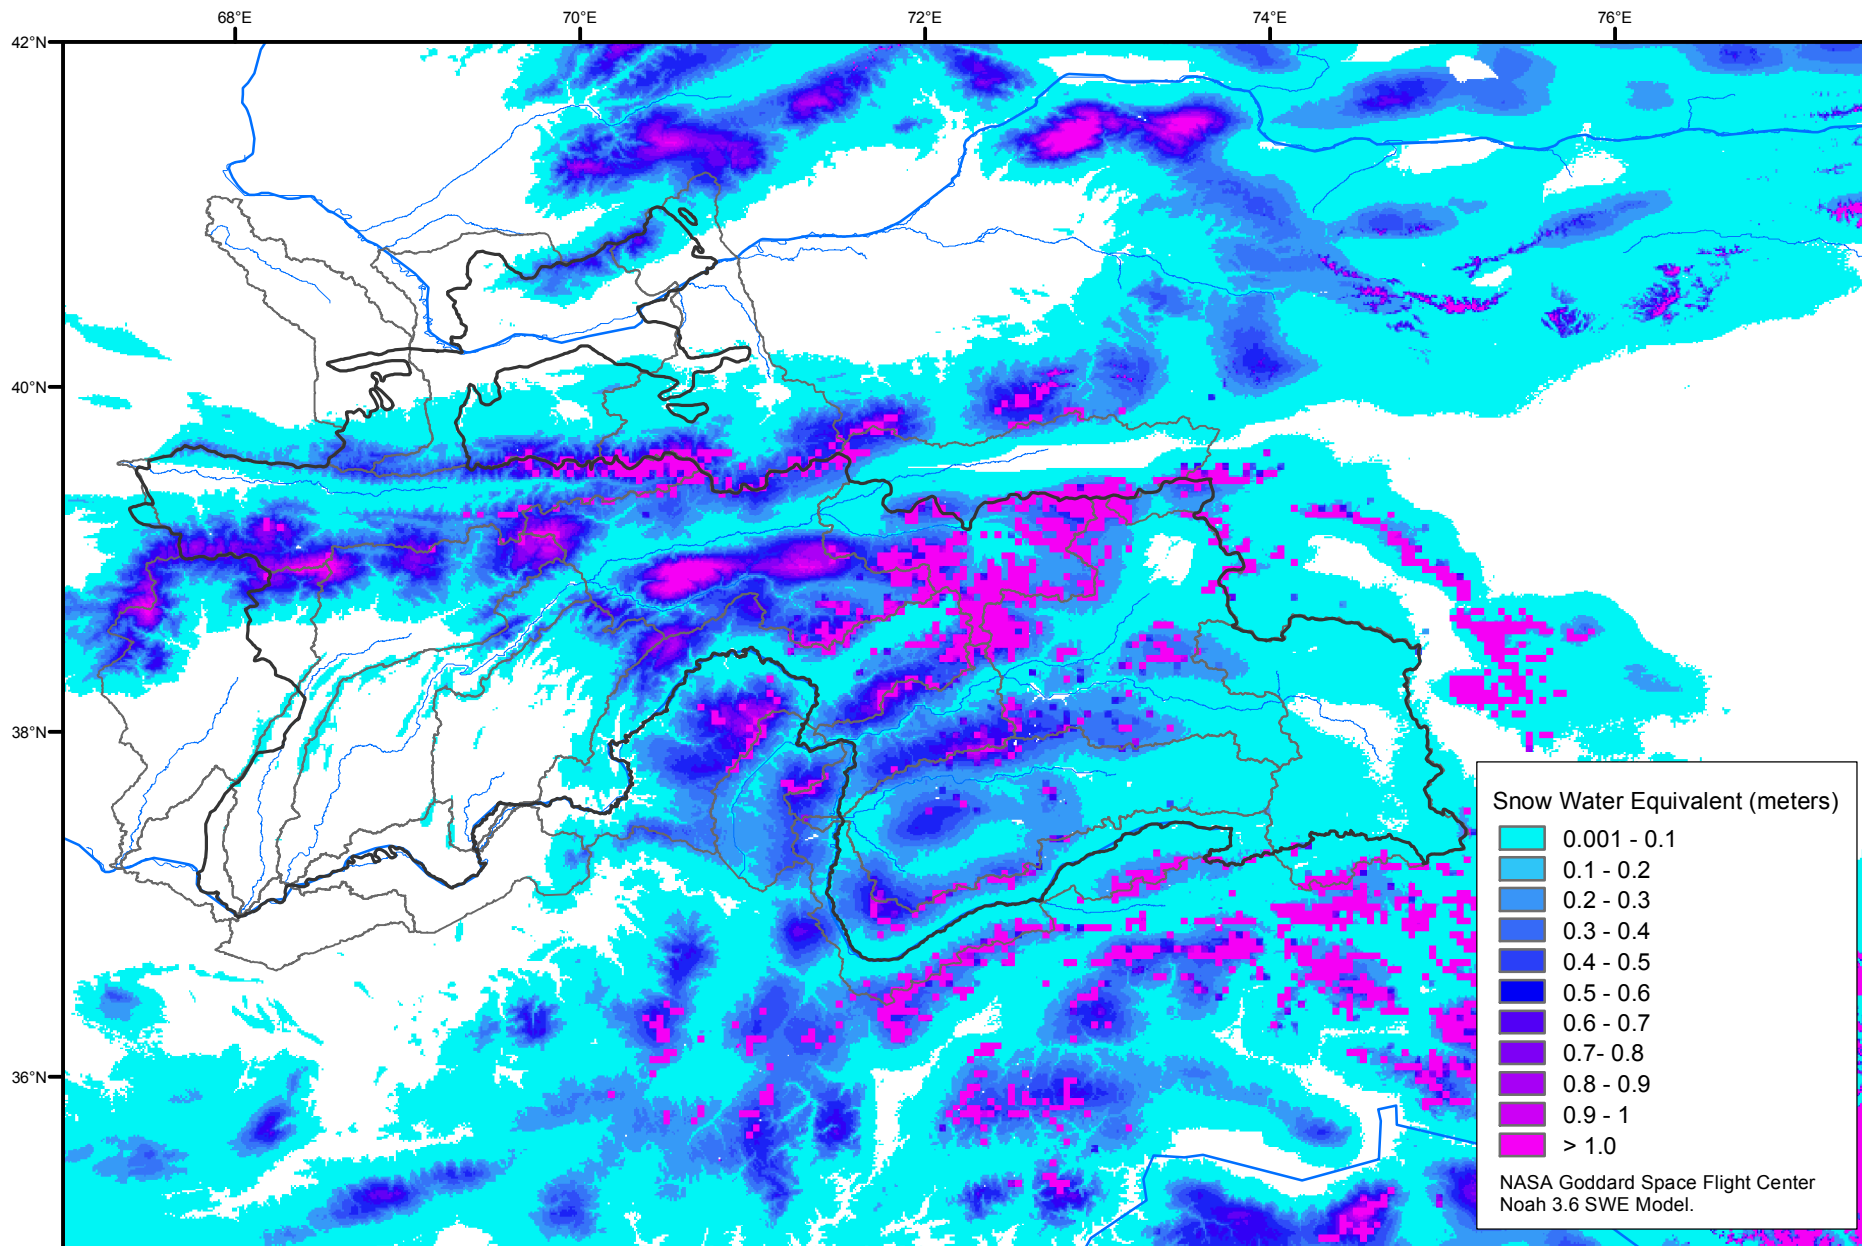

# Snow Water Equivalent by Basin

January 09, 2019

Map created by USGS/EROS