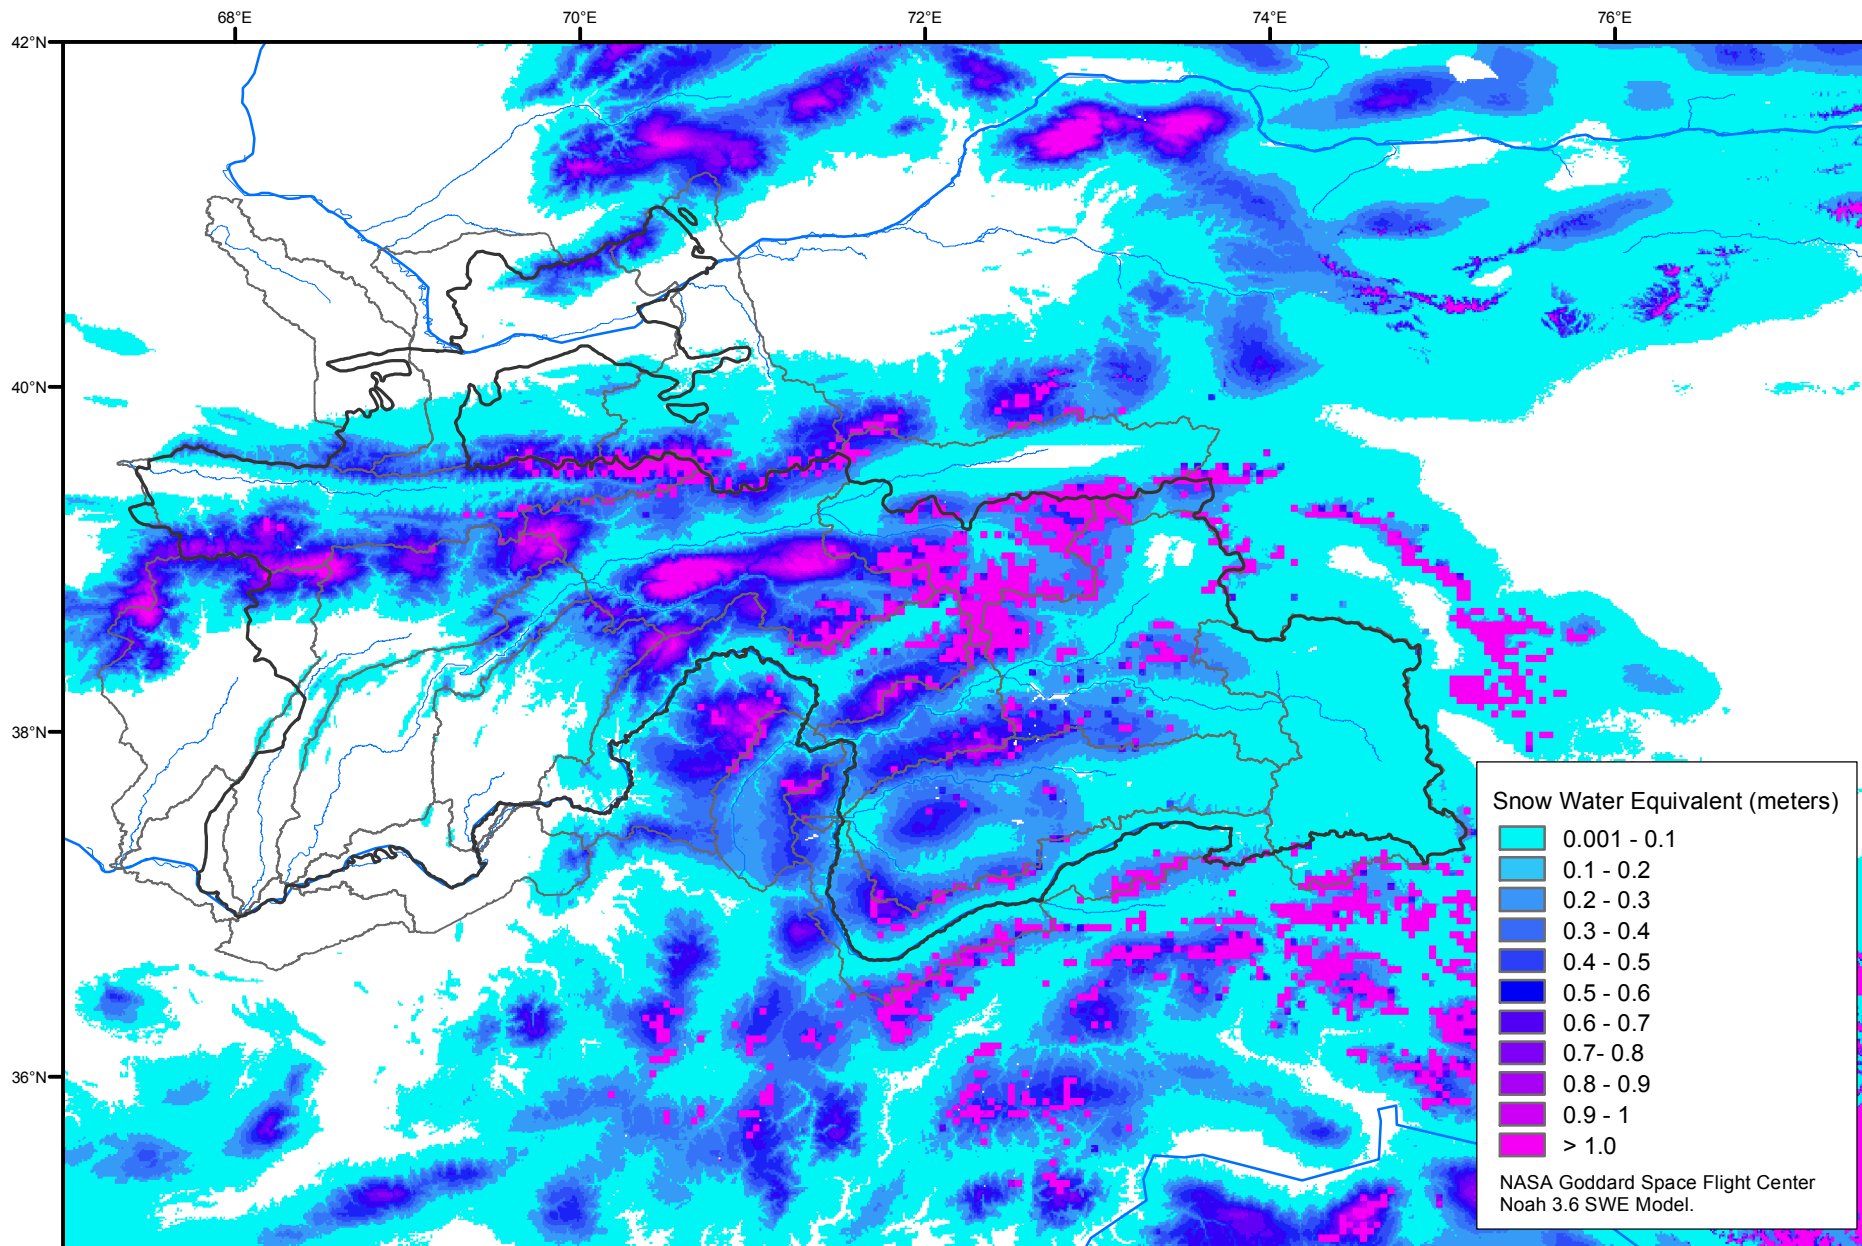

Snow Water Equivalent by Basin

January 18, 2019

Map created by USGS/EROS