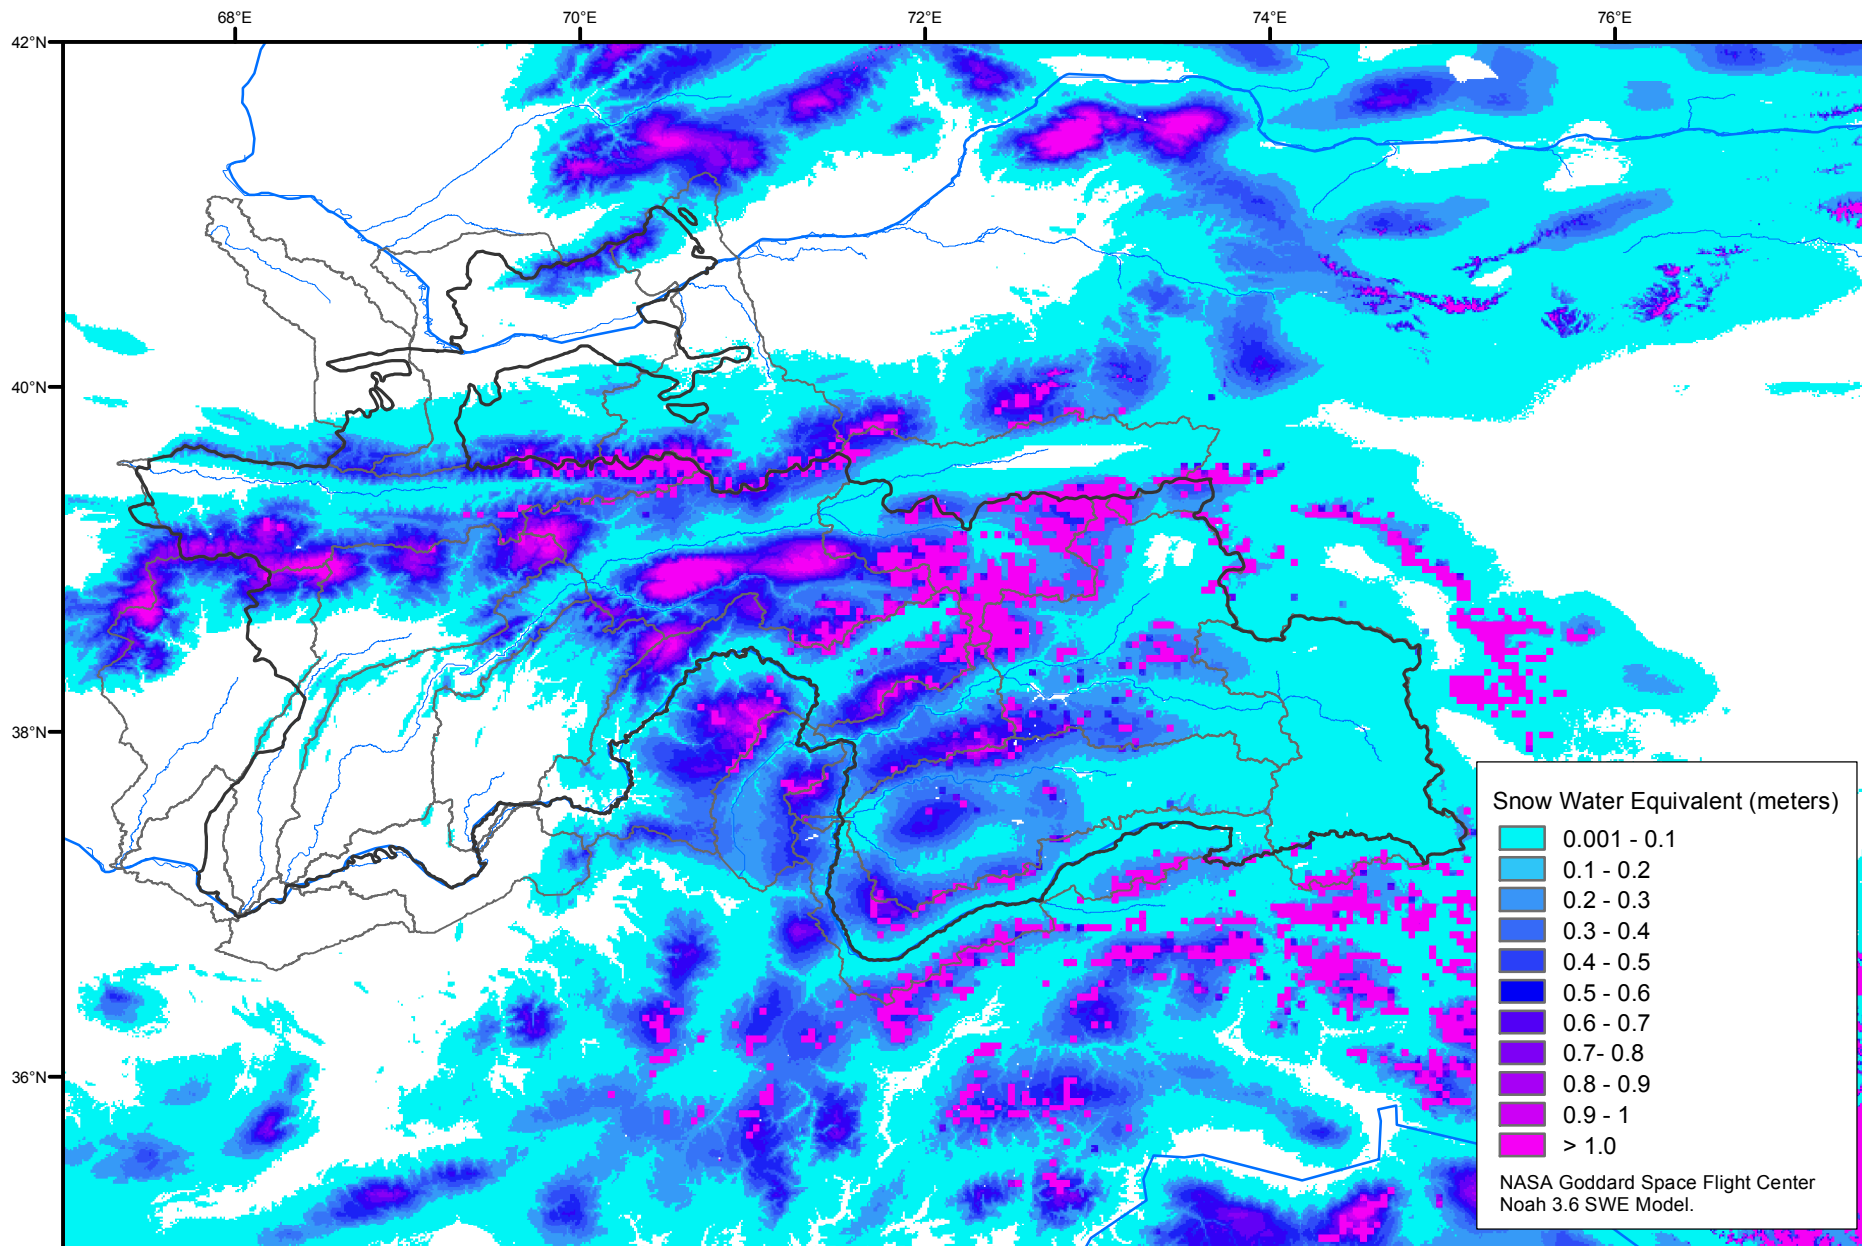

Snow Water Equivalent by Basin

January 19, 2019

Map created by USGS/EROS