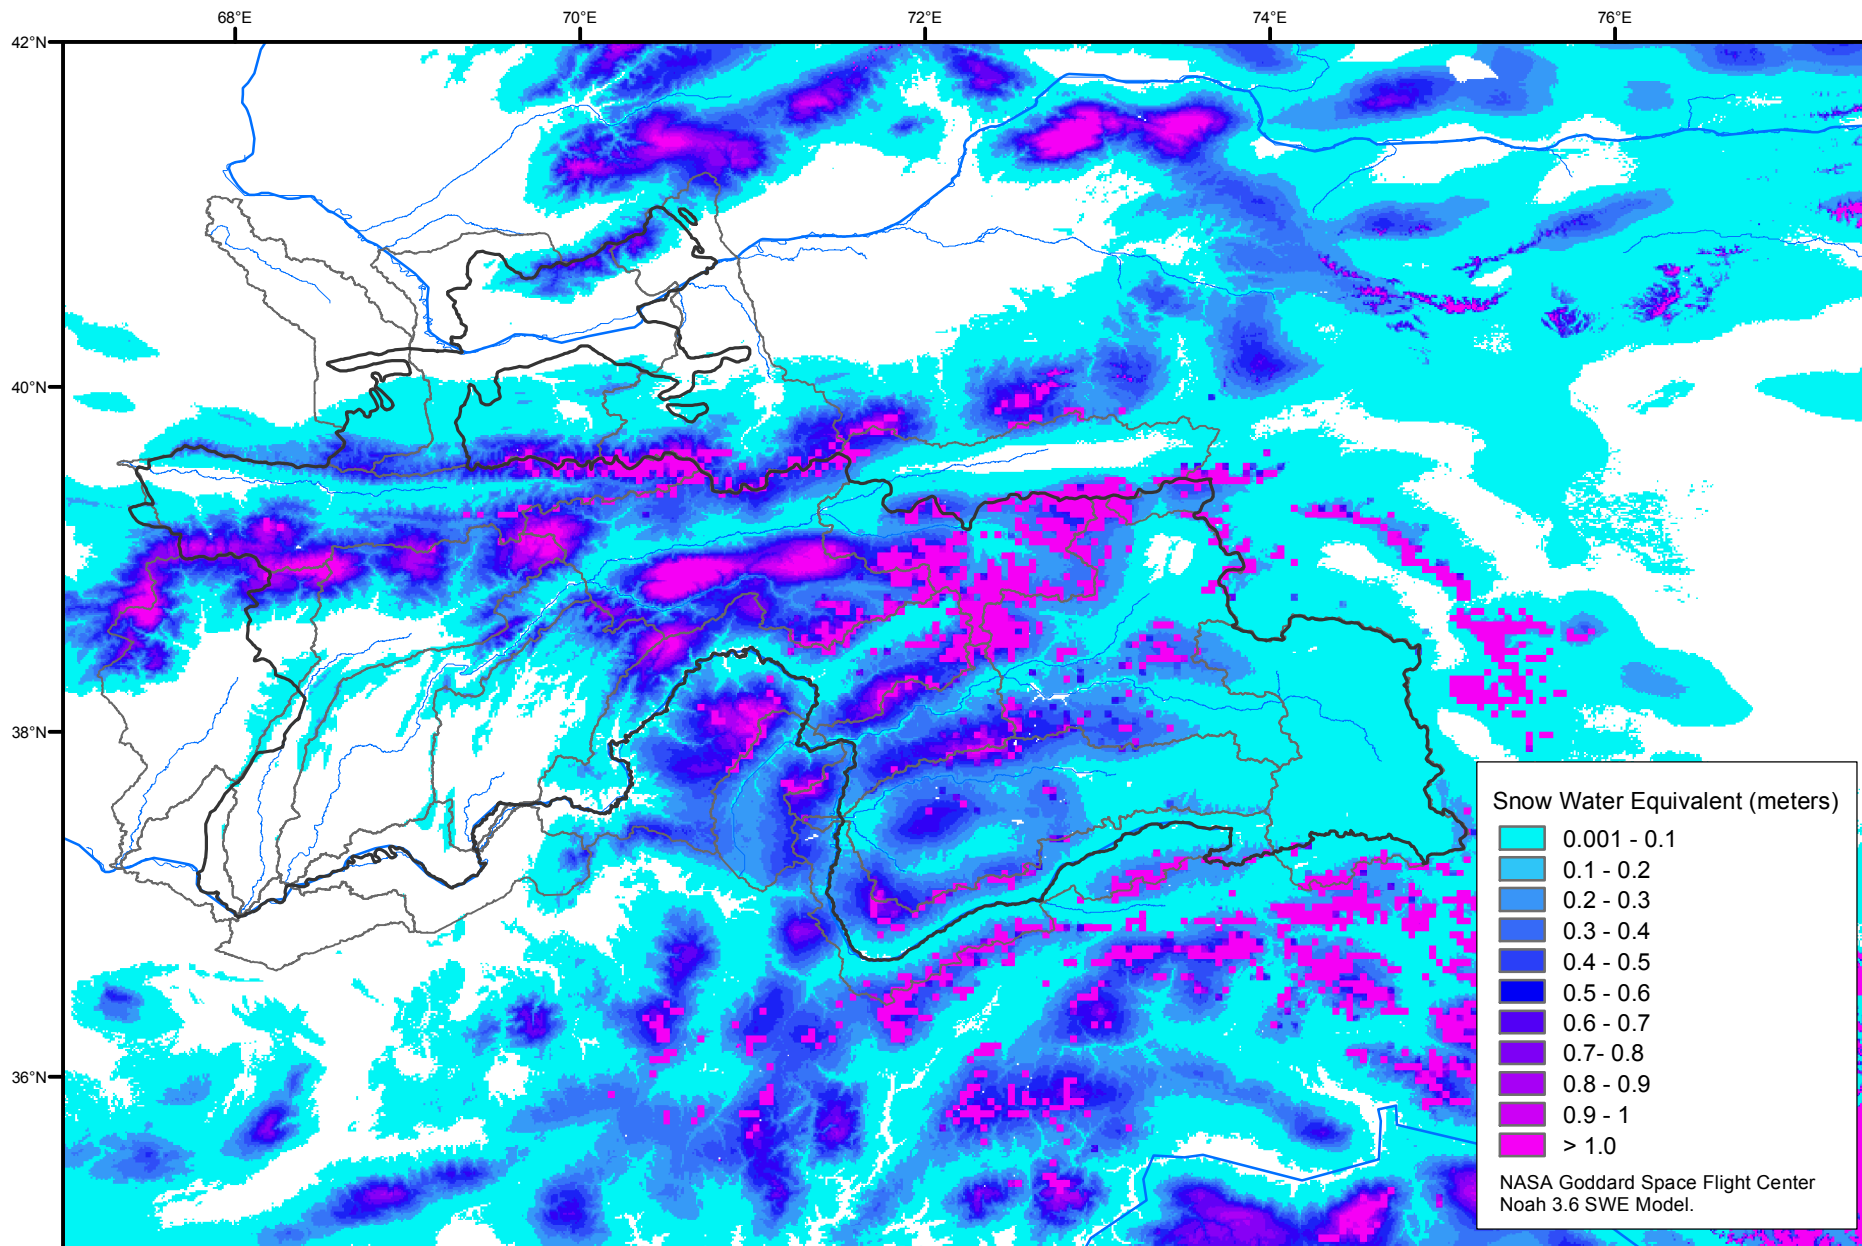

Snow Water Equivalent by Basin

January 28, 2019

Map created by USGS/EROS