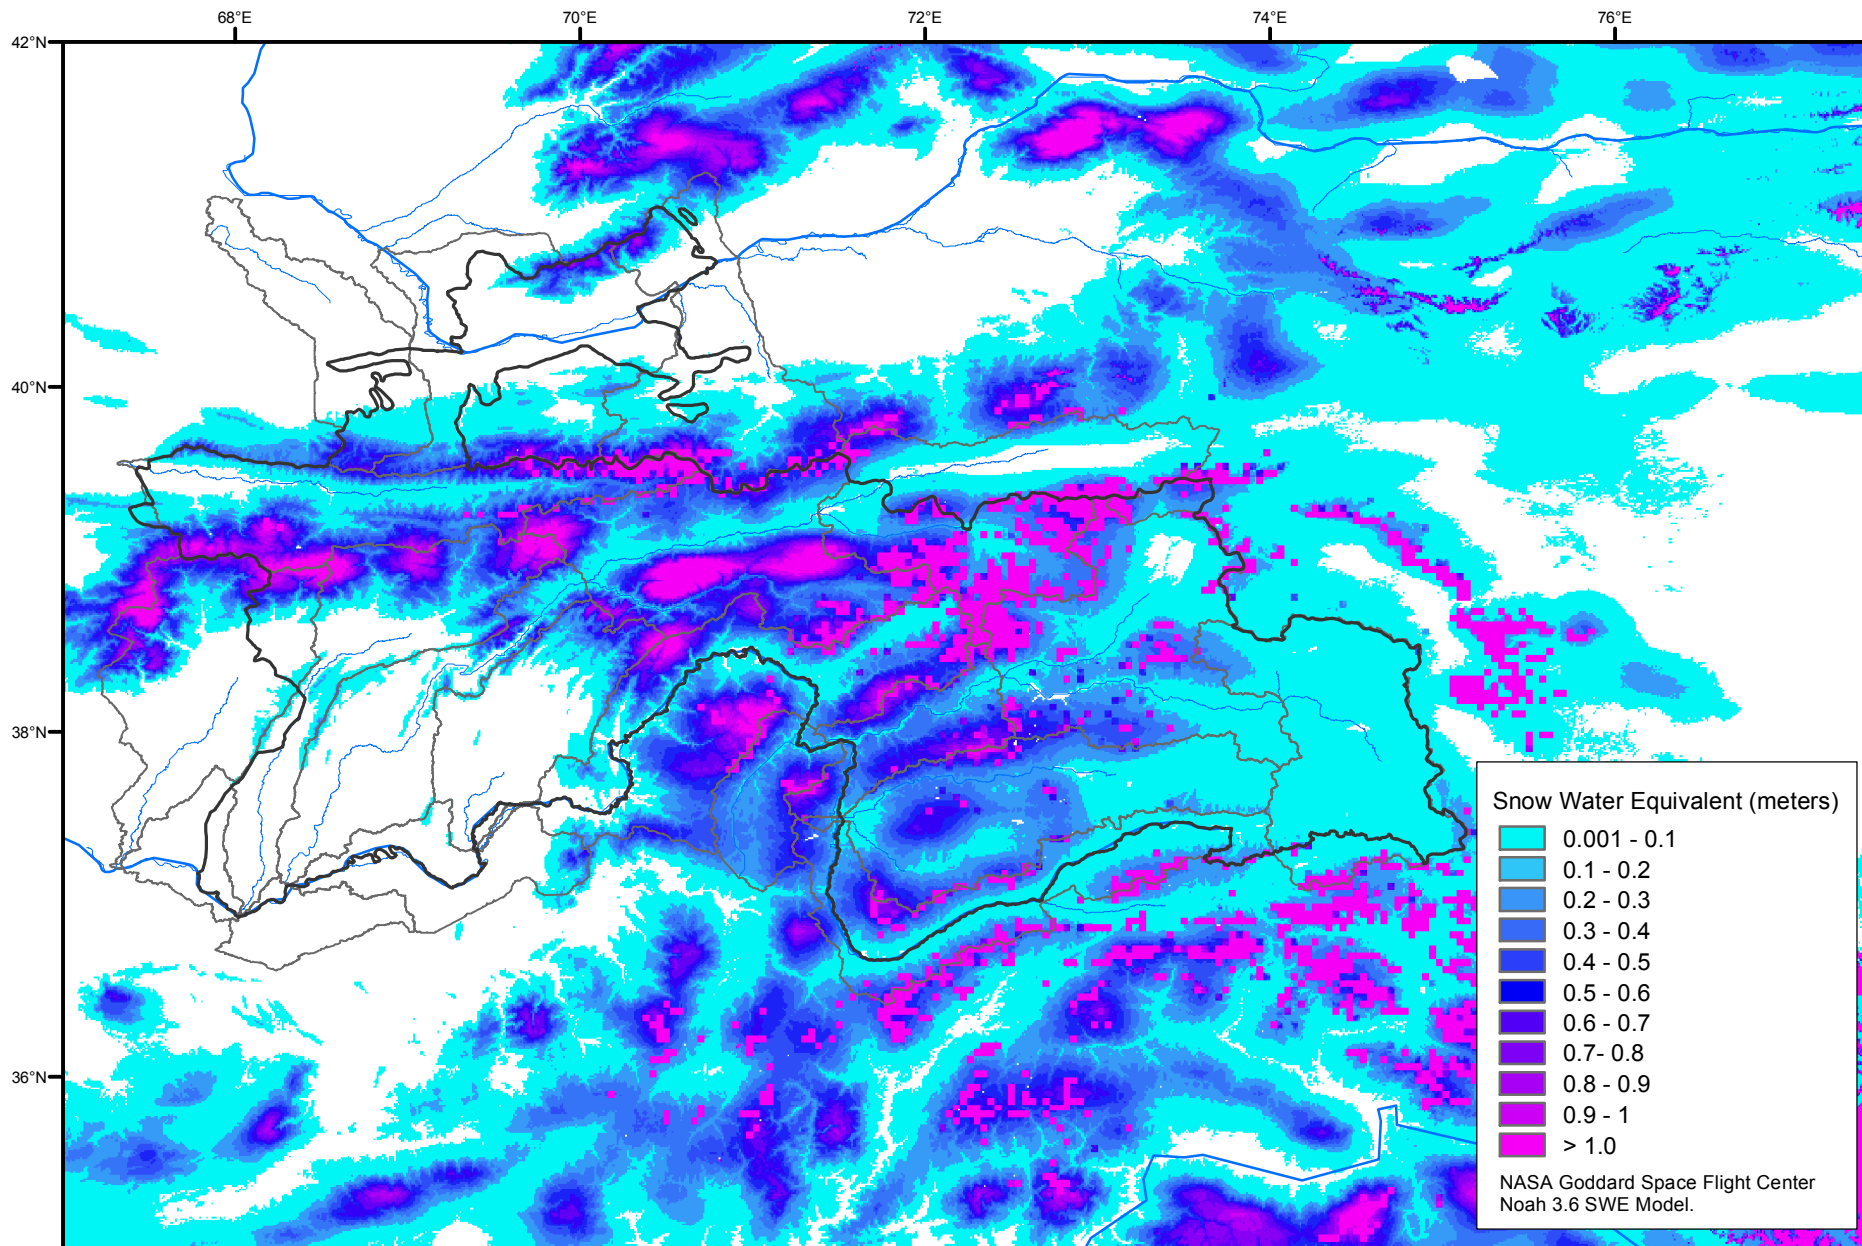

Snow Water Equivalent by Basin

February 03, 2019

Map created by USGS/EROS