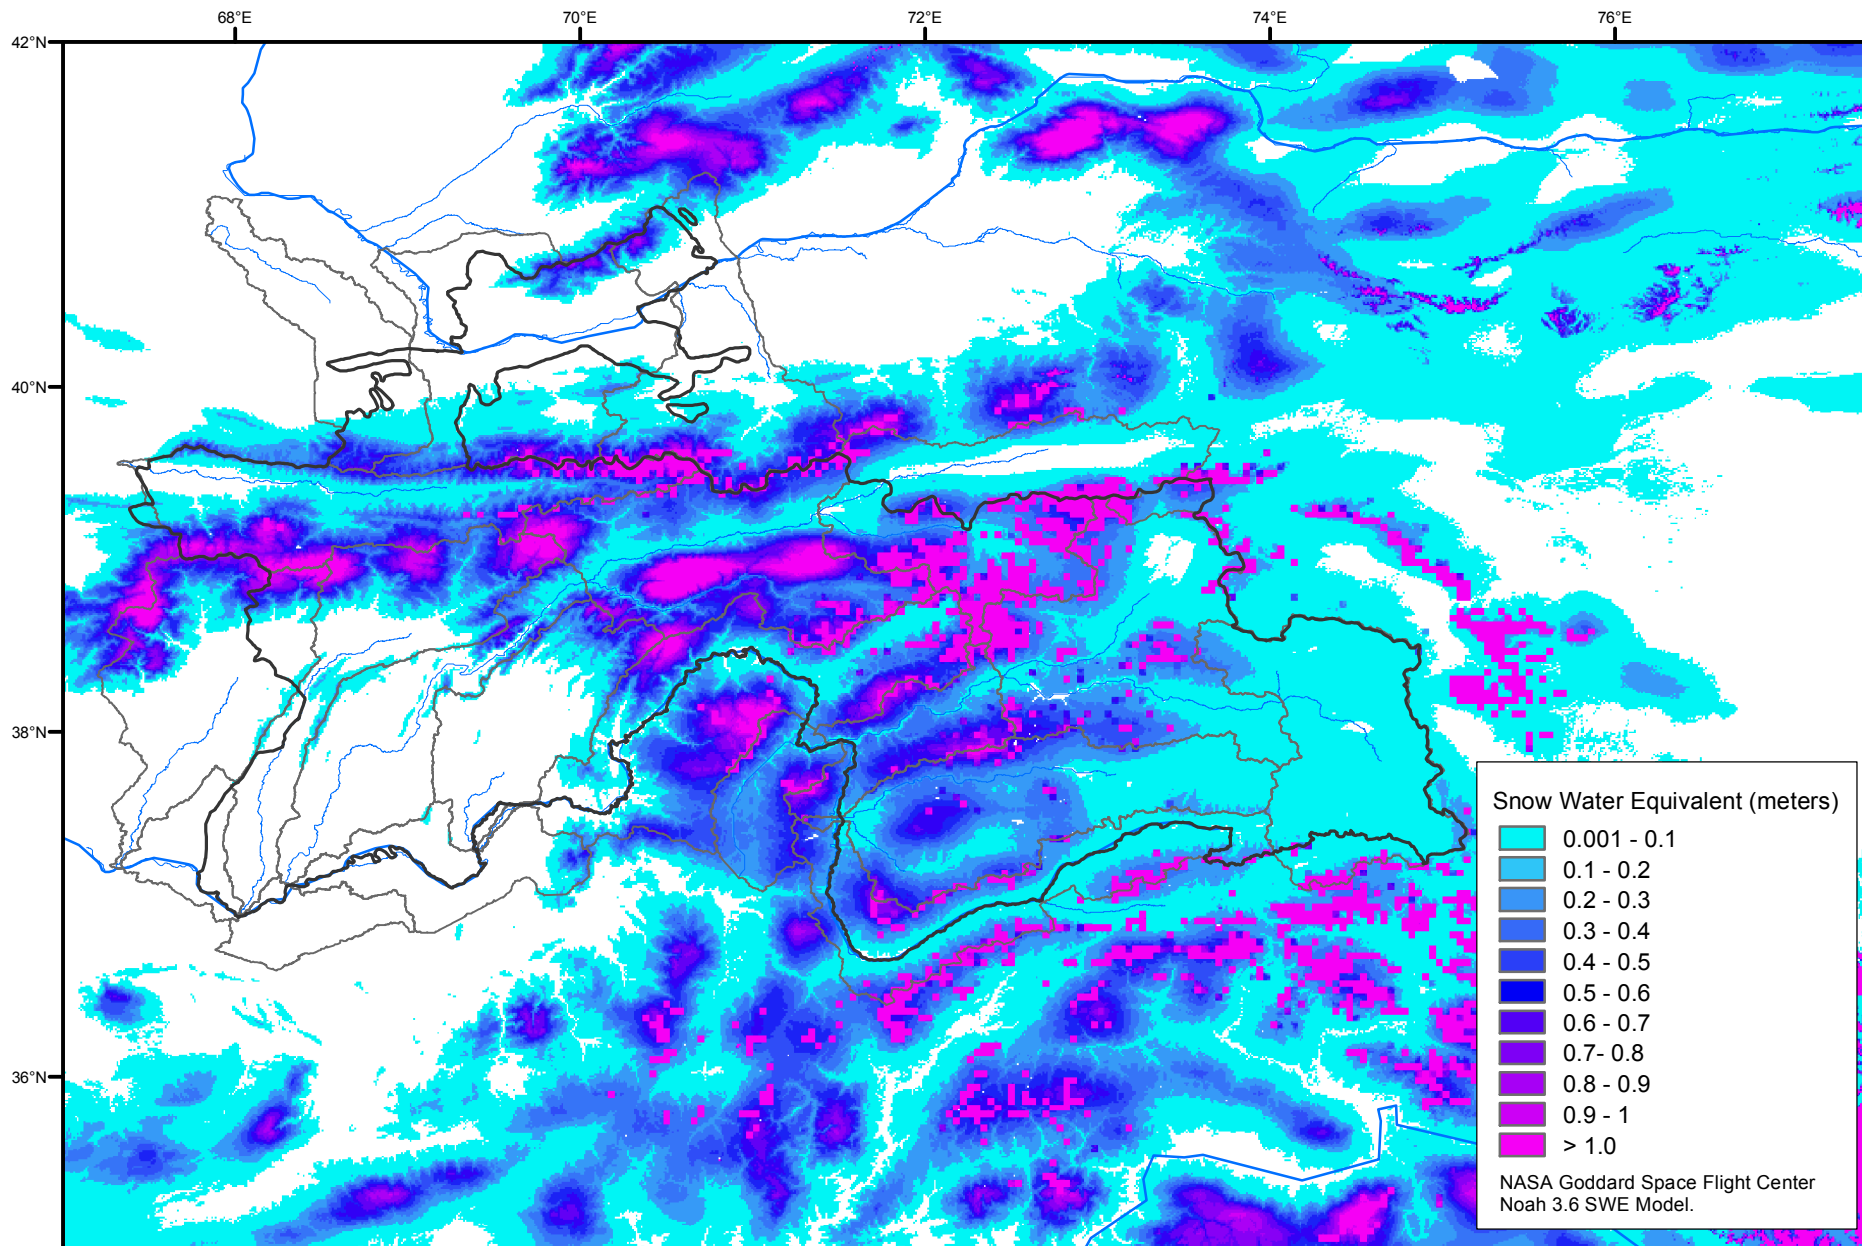

Snow Water Equivalent by Basin

February 04, 2019

Map created by USGS/EROS