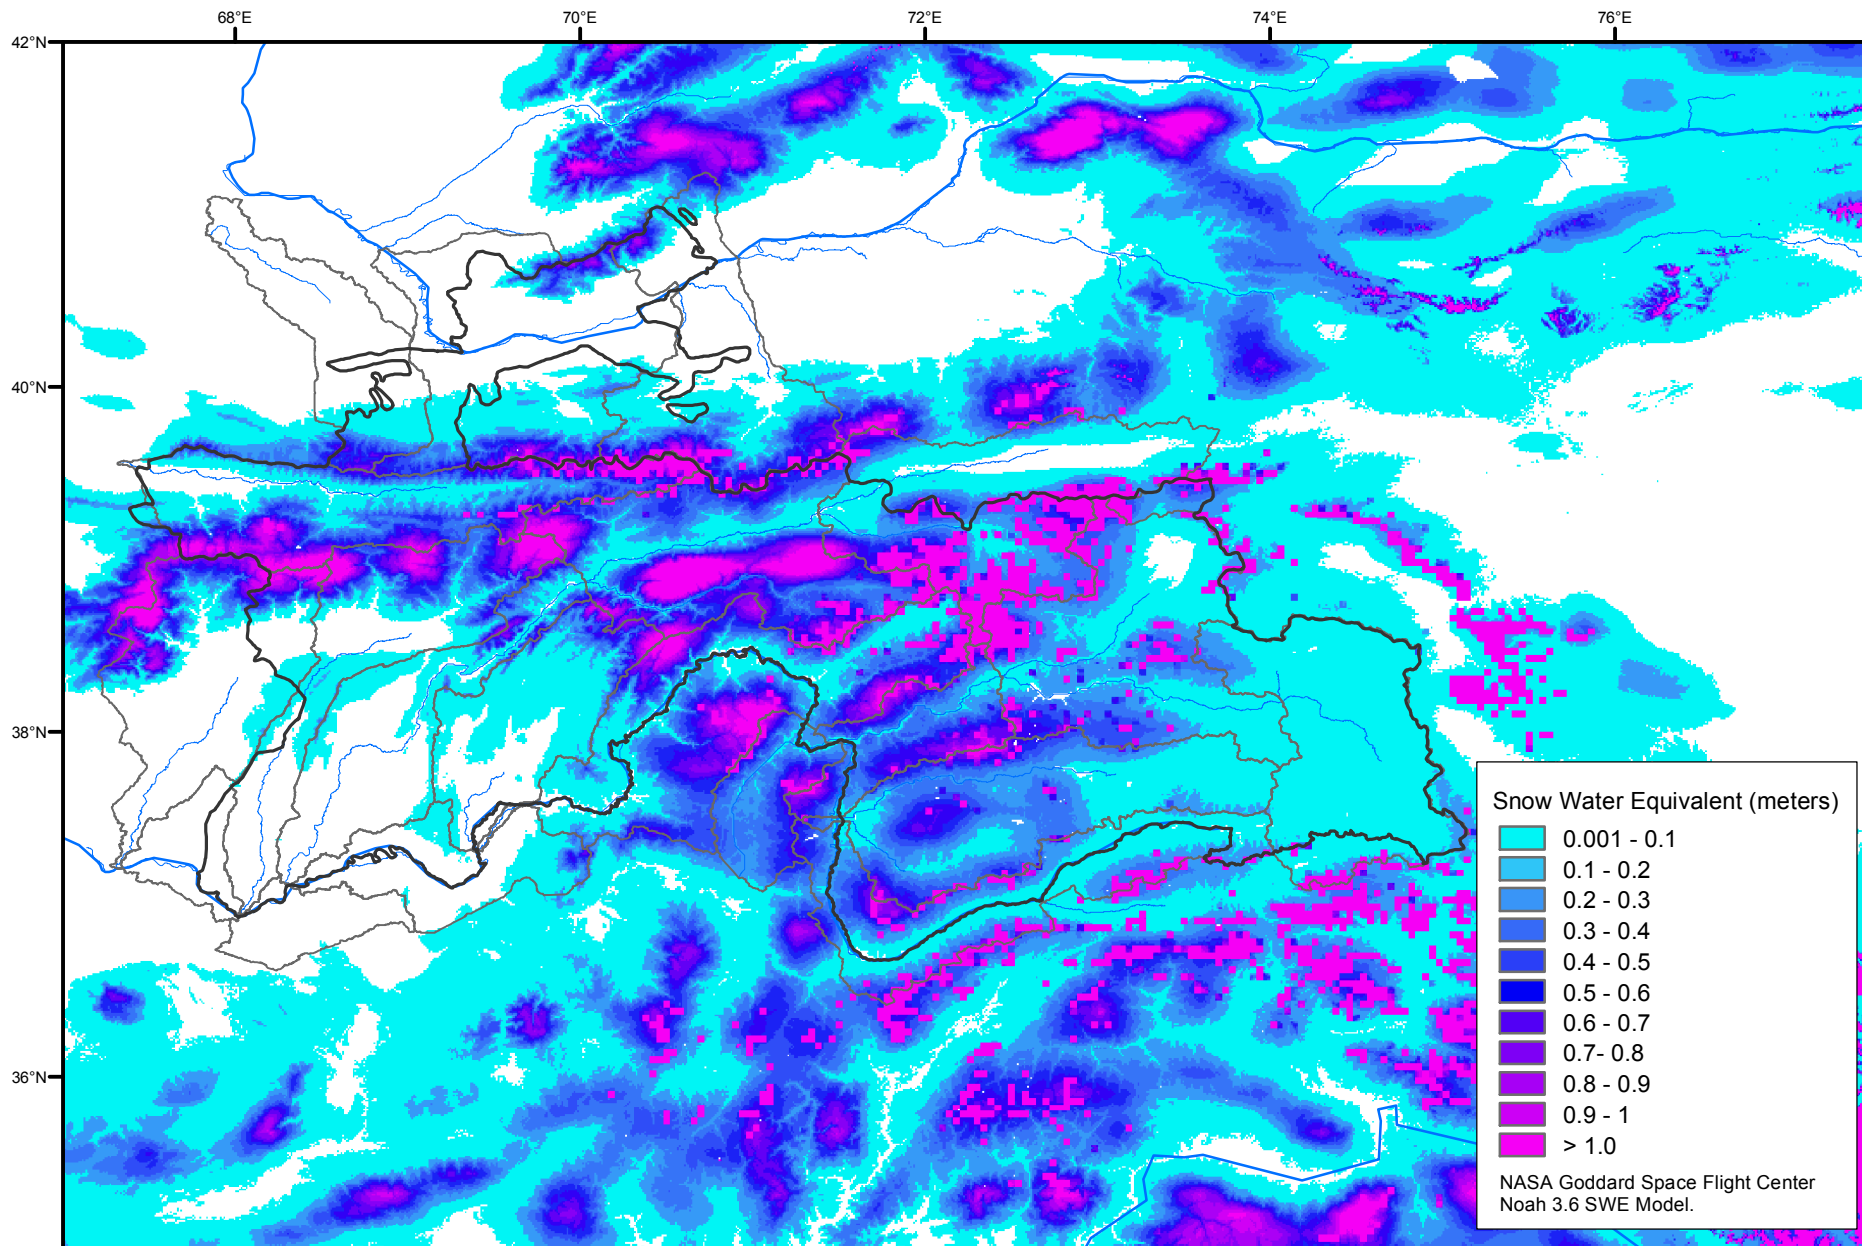

# Snow Water Equivalent by Basin

February 10, 2019

Map created by USGS/EROS