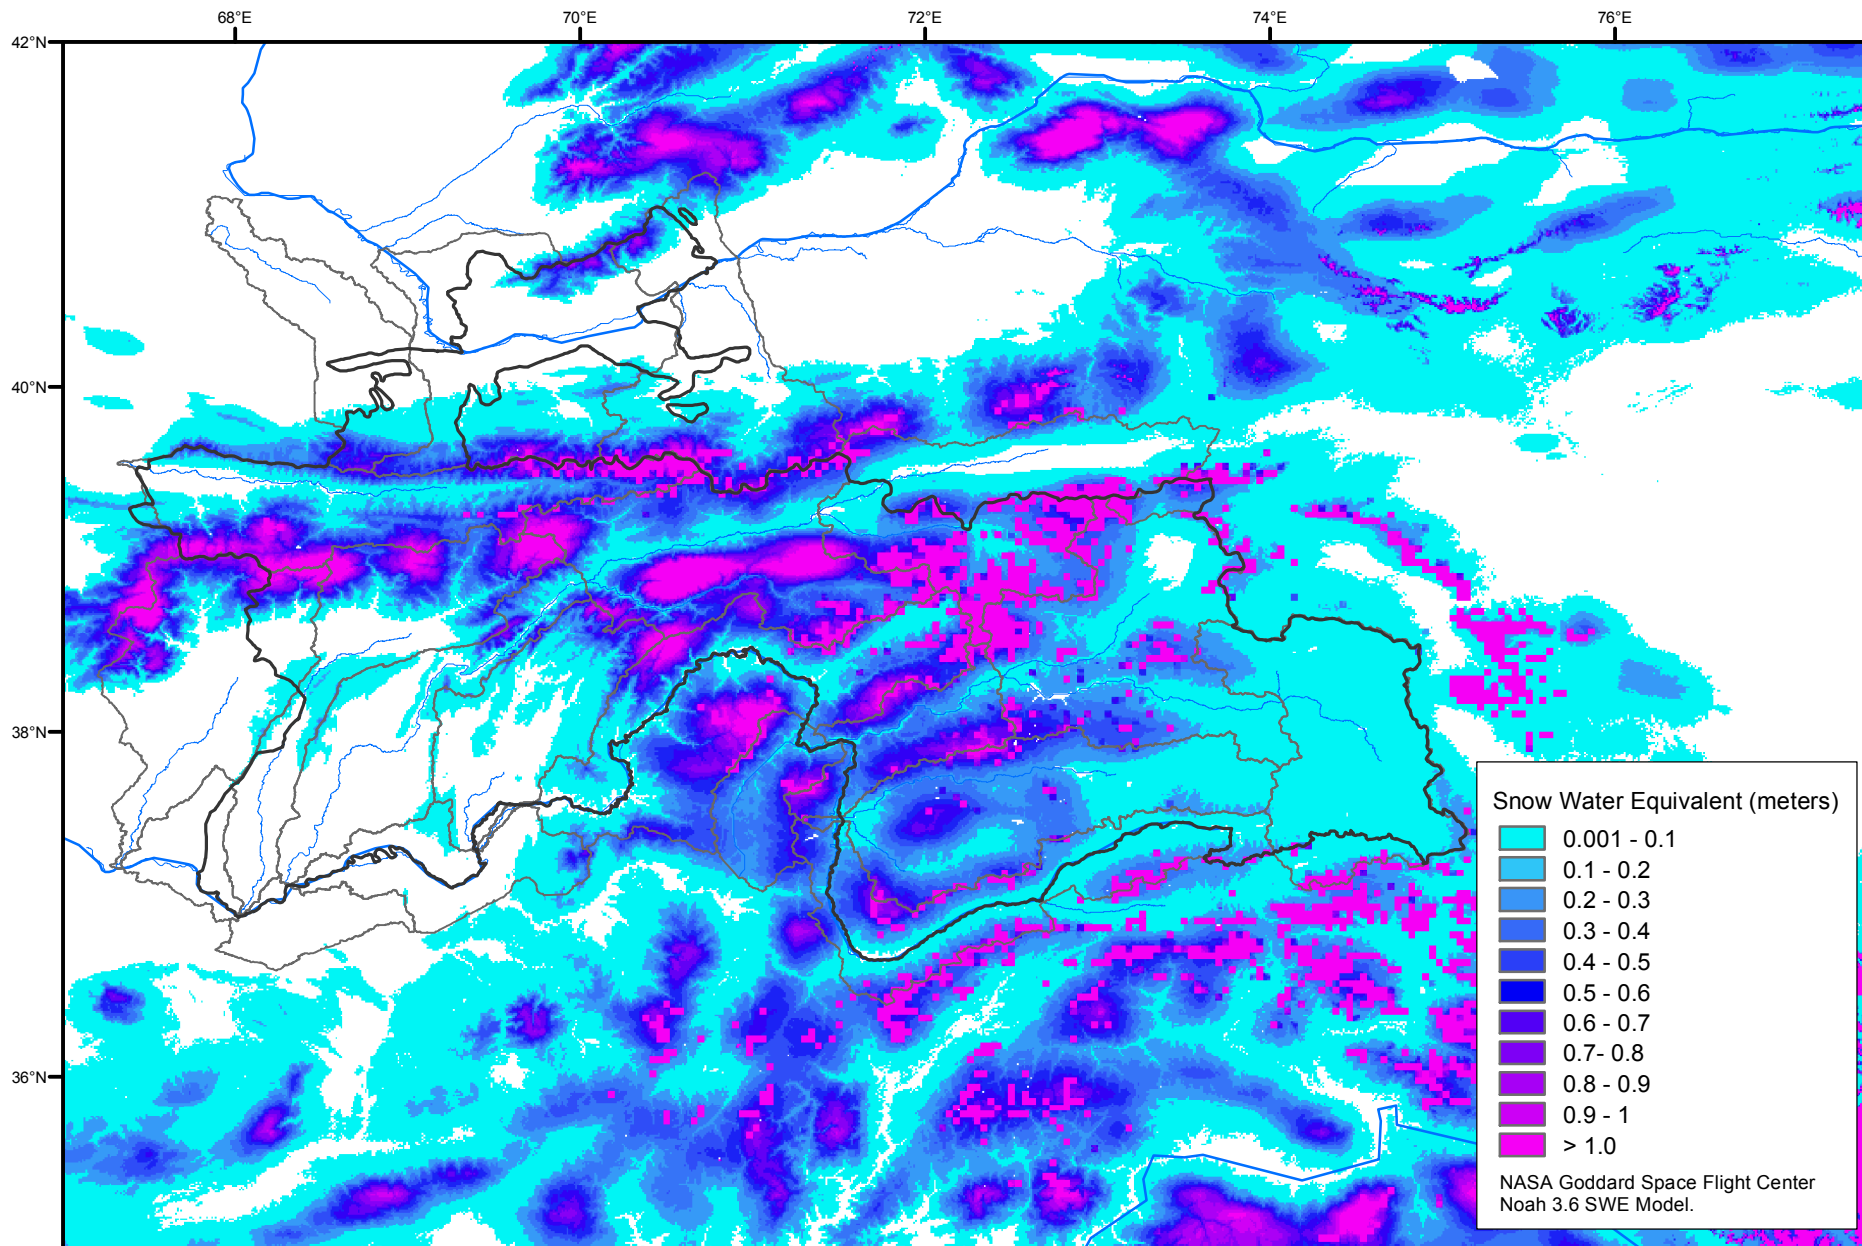

# Snow Water Equivalent by Basin

February 11, 2019

Map created by USGS/EROS