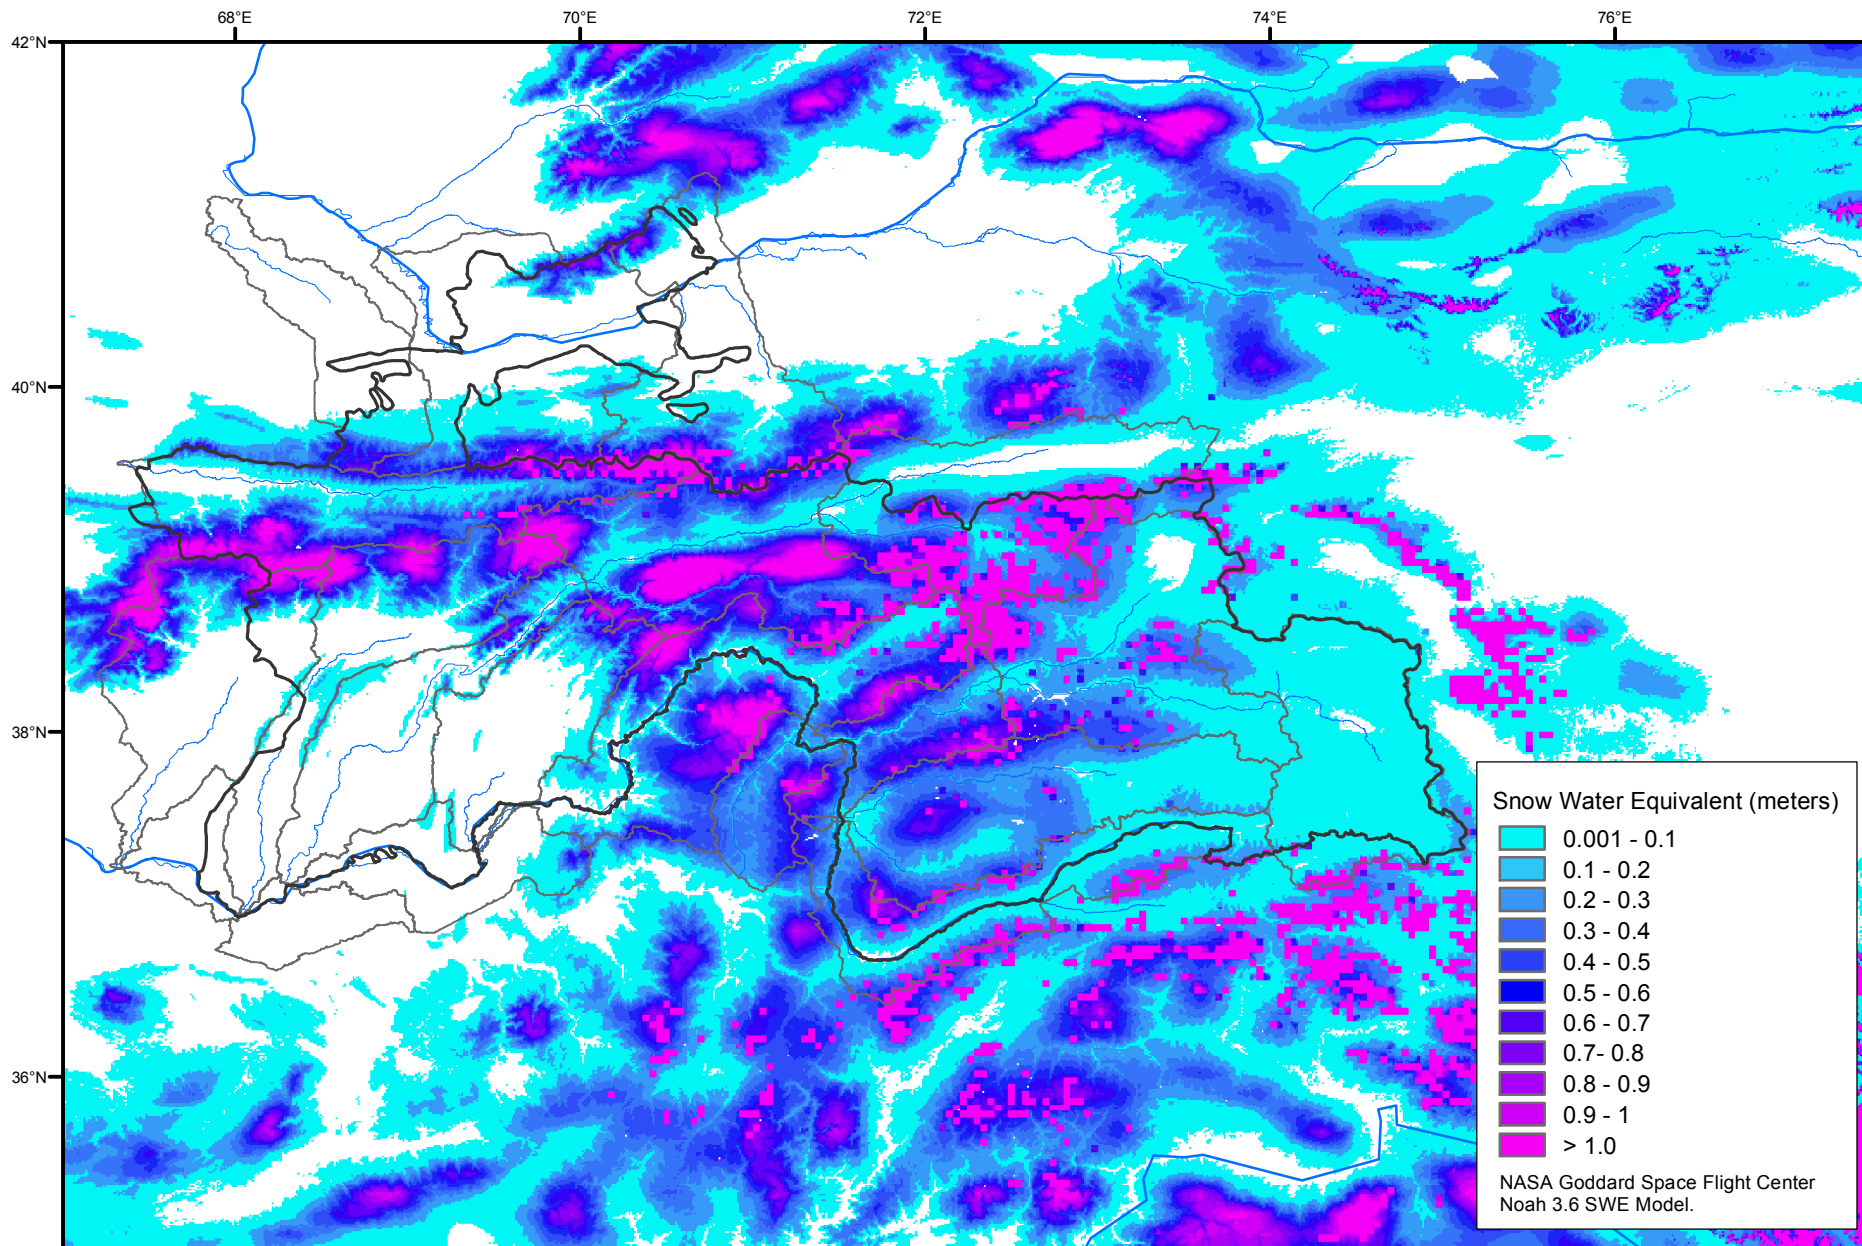

Snow Water Equivalent by Basin

February 13, 2019

Map created by USGS/EROS