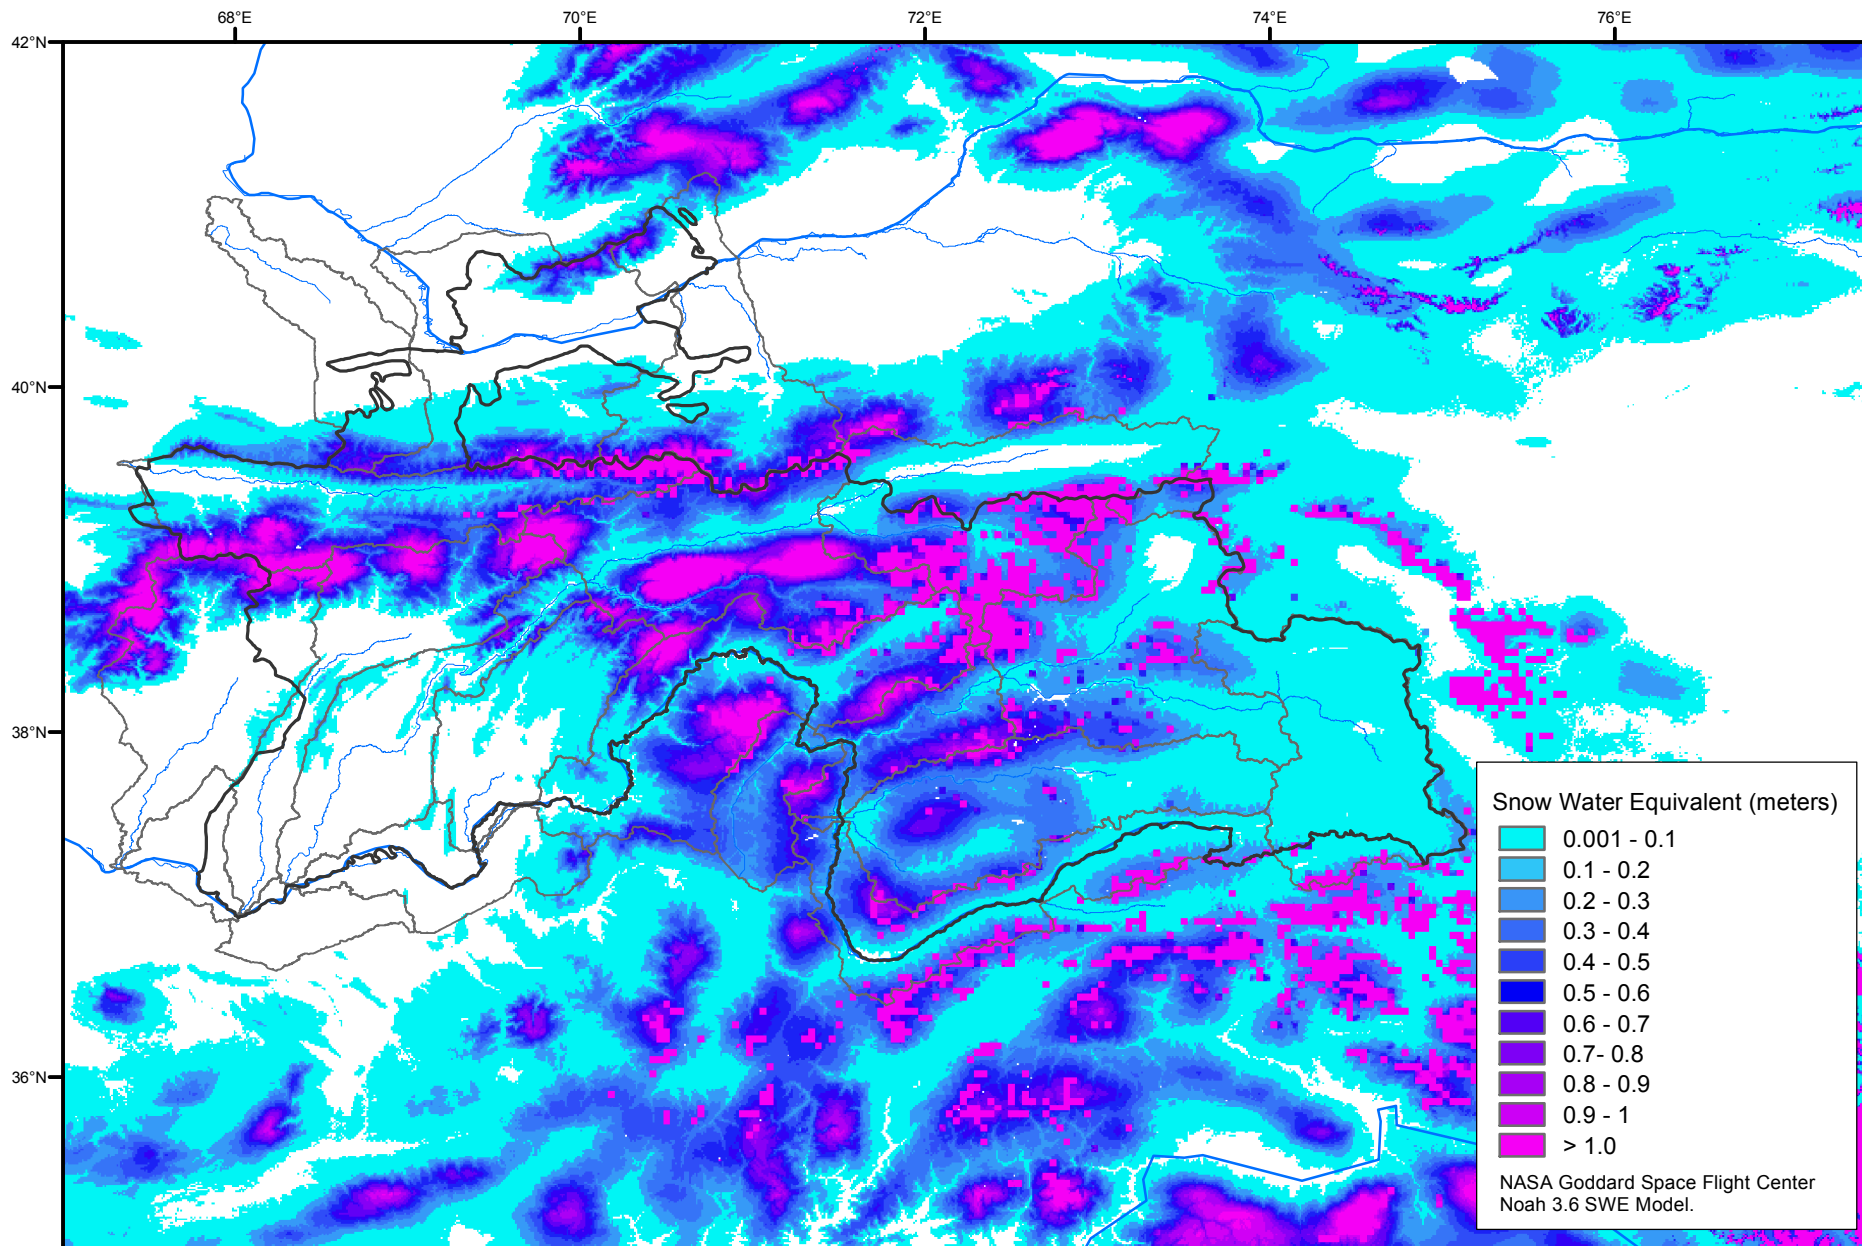

Snow Water Equivalent by Basin

February 15, 2019

Map created by USGS/EROS