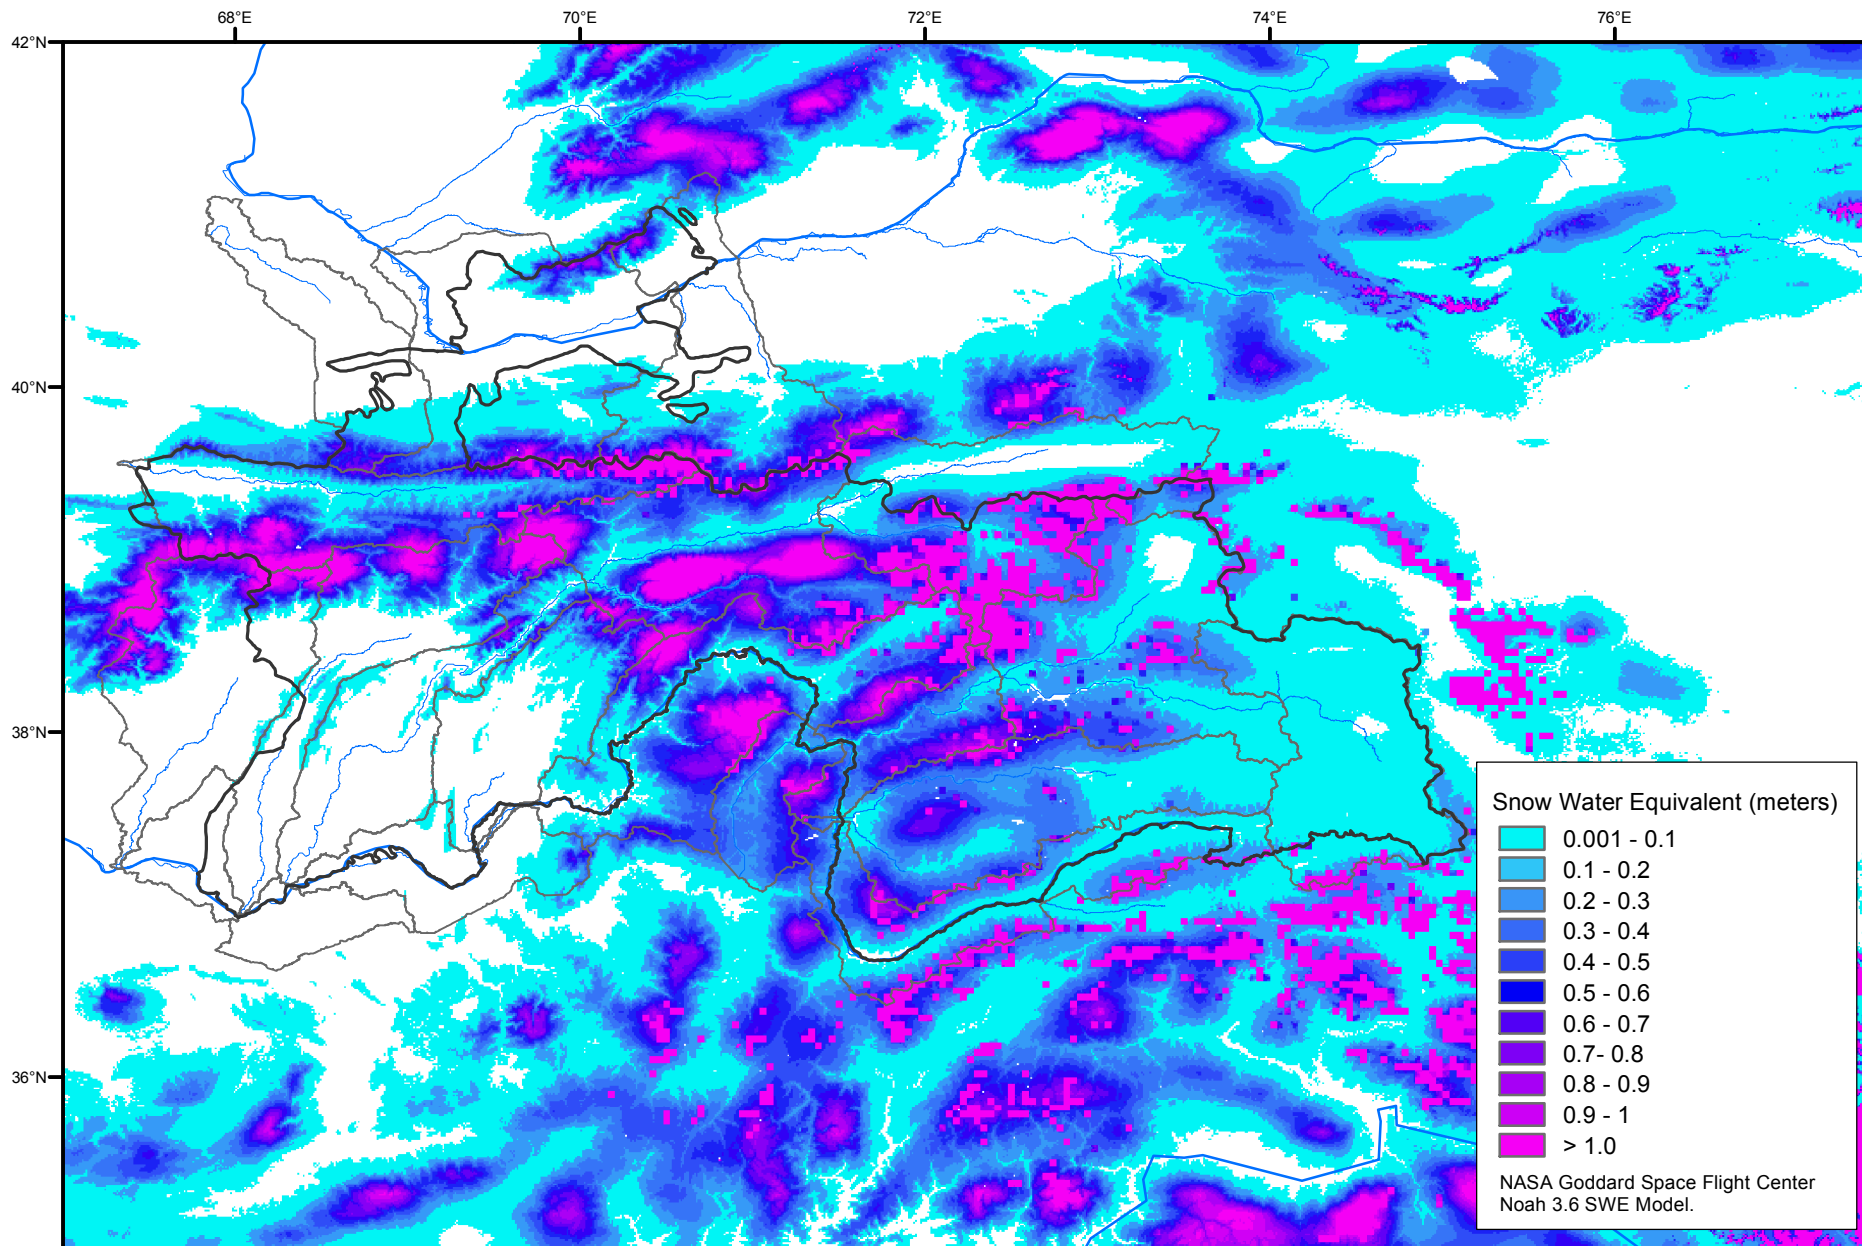

Snow Water Equivalent by Basin

February 17, 2019

Map created by USGS/EROS