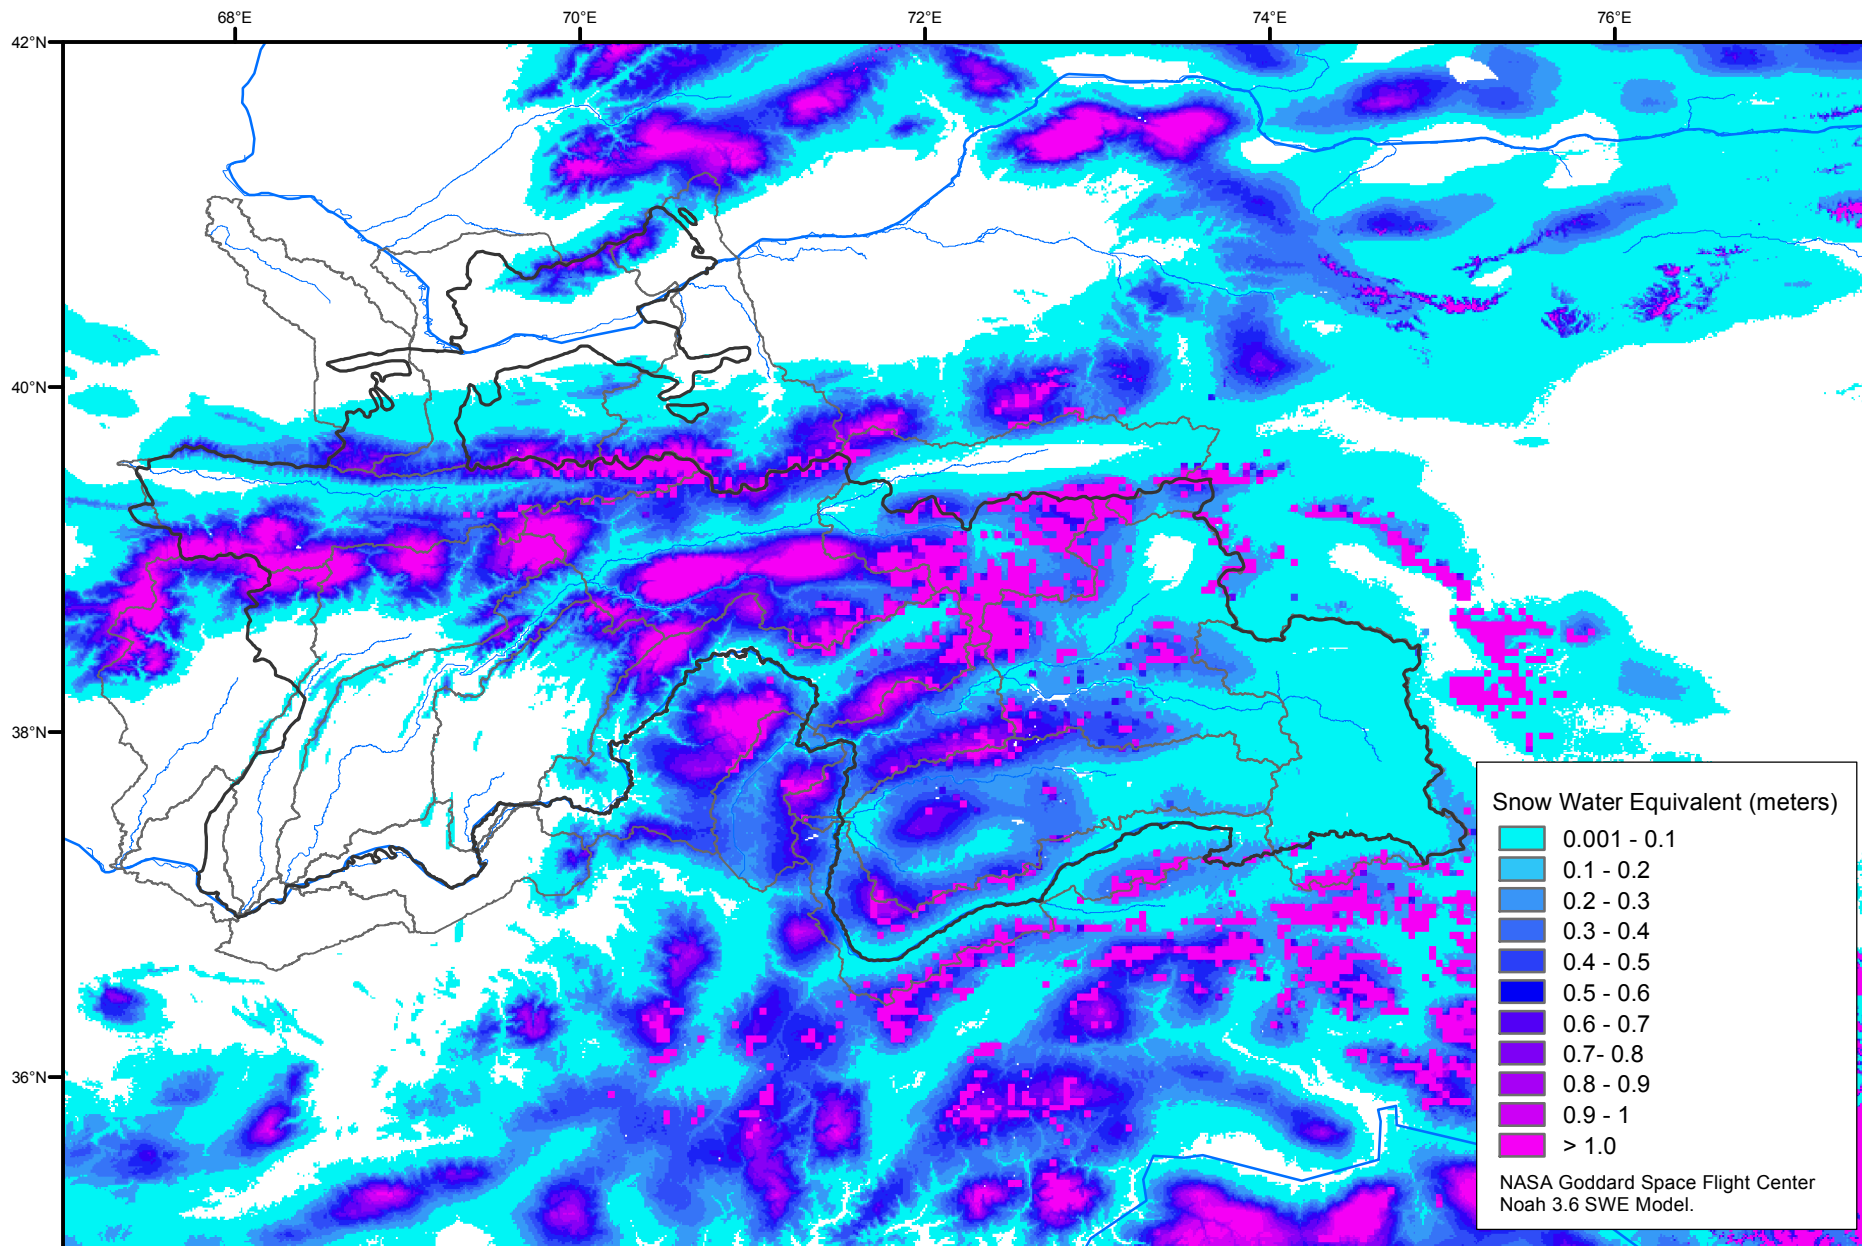

Snow Water Equivalent by Basin

February 20, 2019

Map created by USGS/EROS