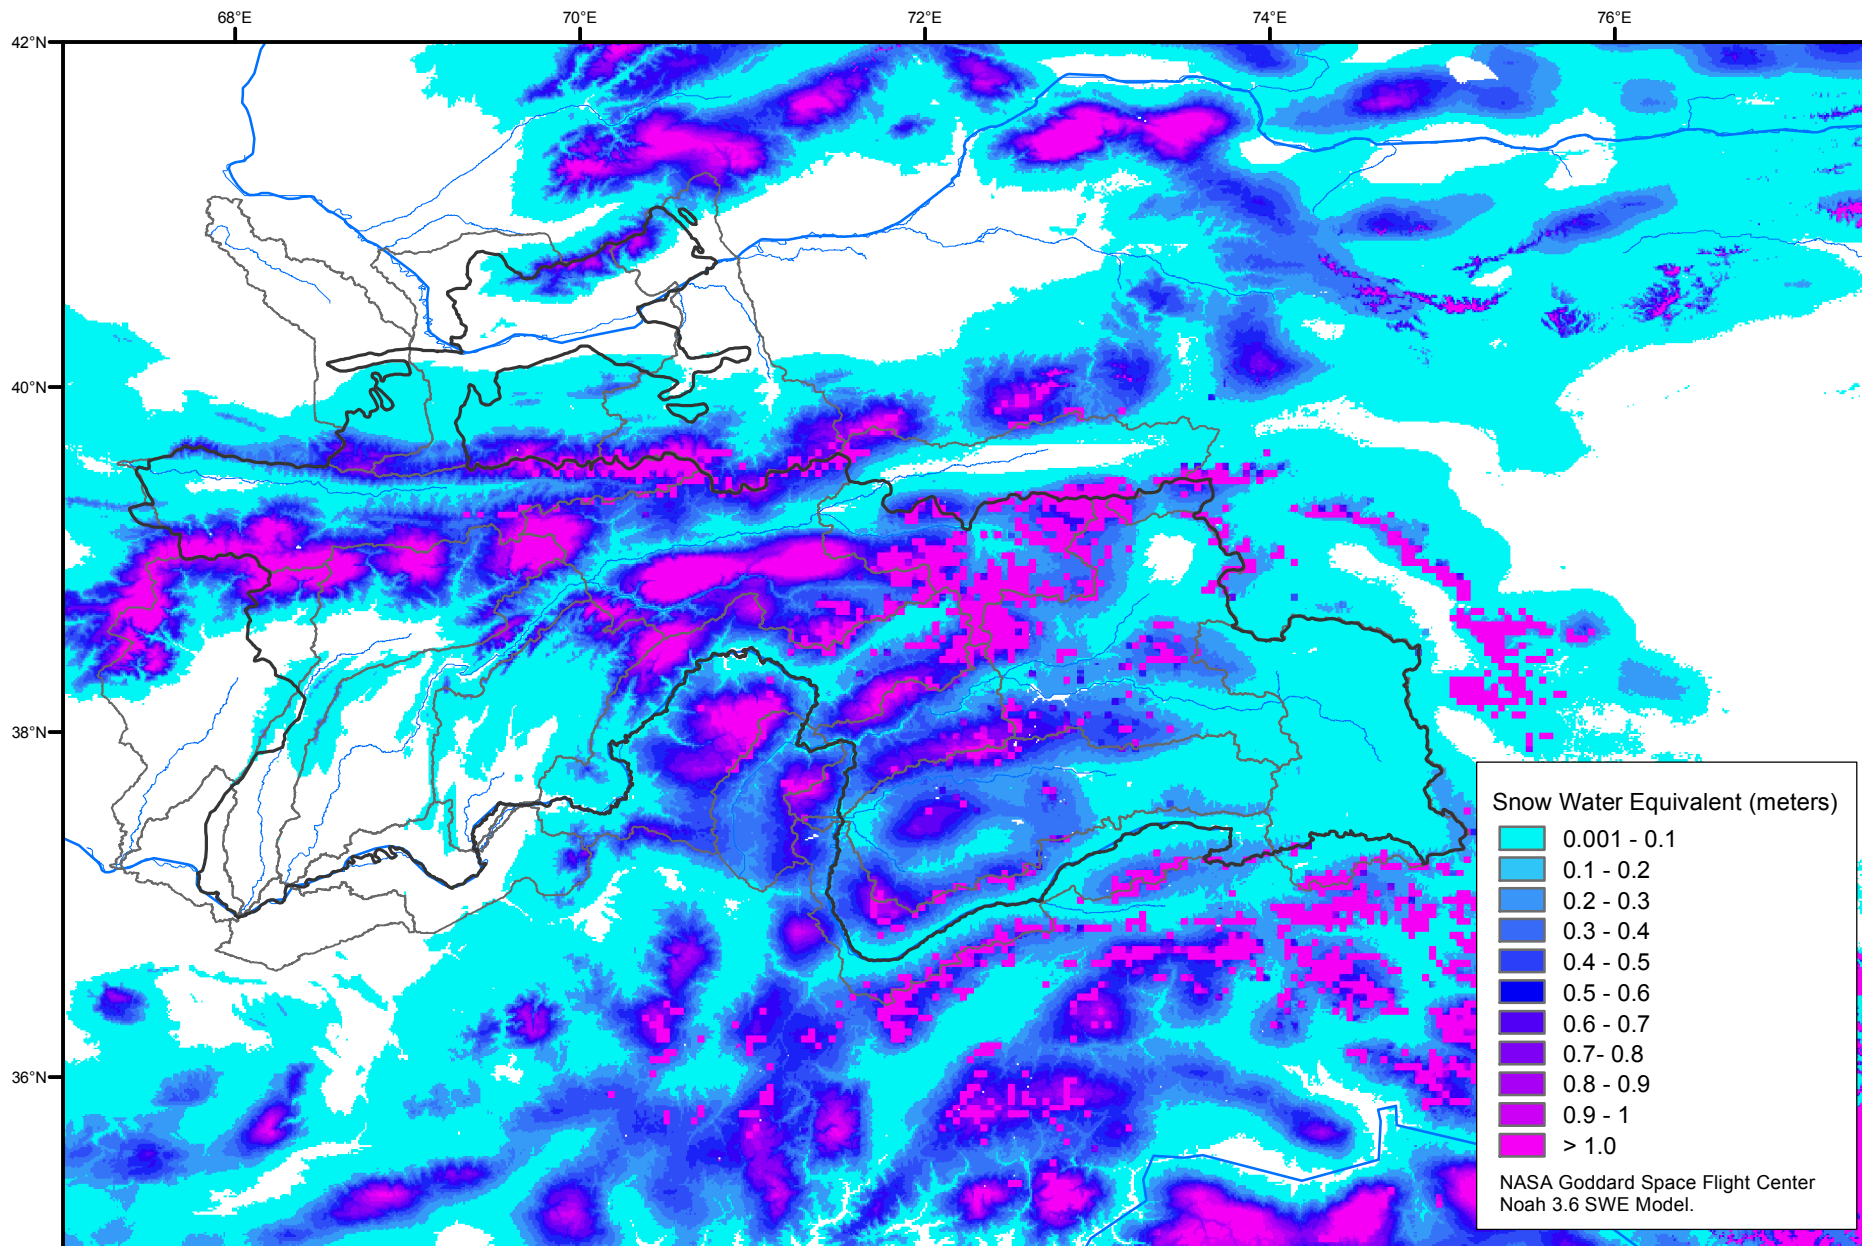

Snow Water Equivalent by Basin

February 21, 2019

Map created by USGS/EROS