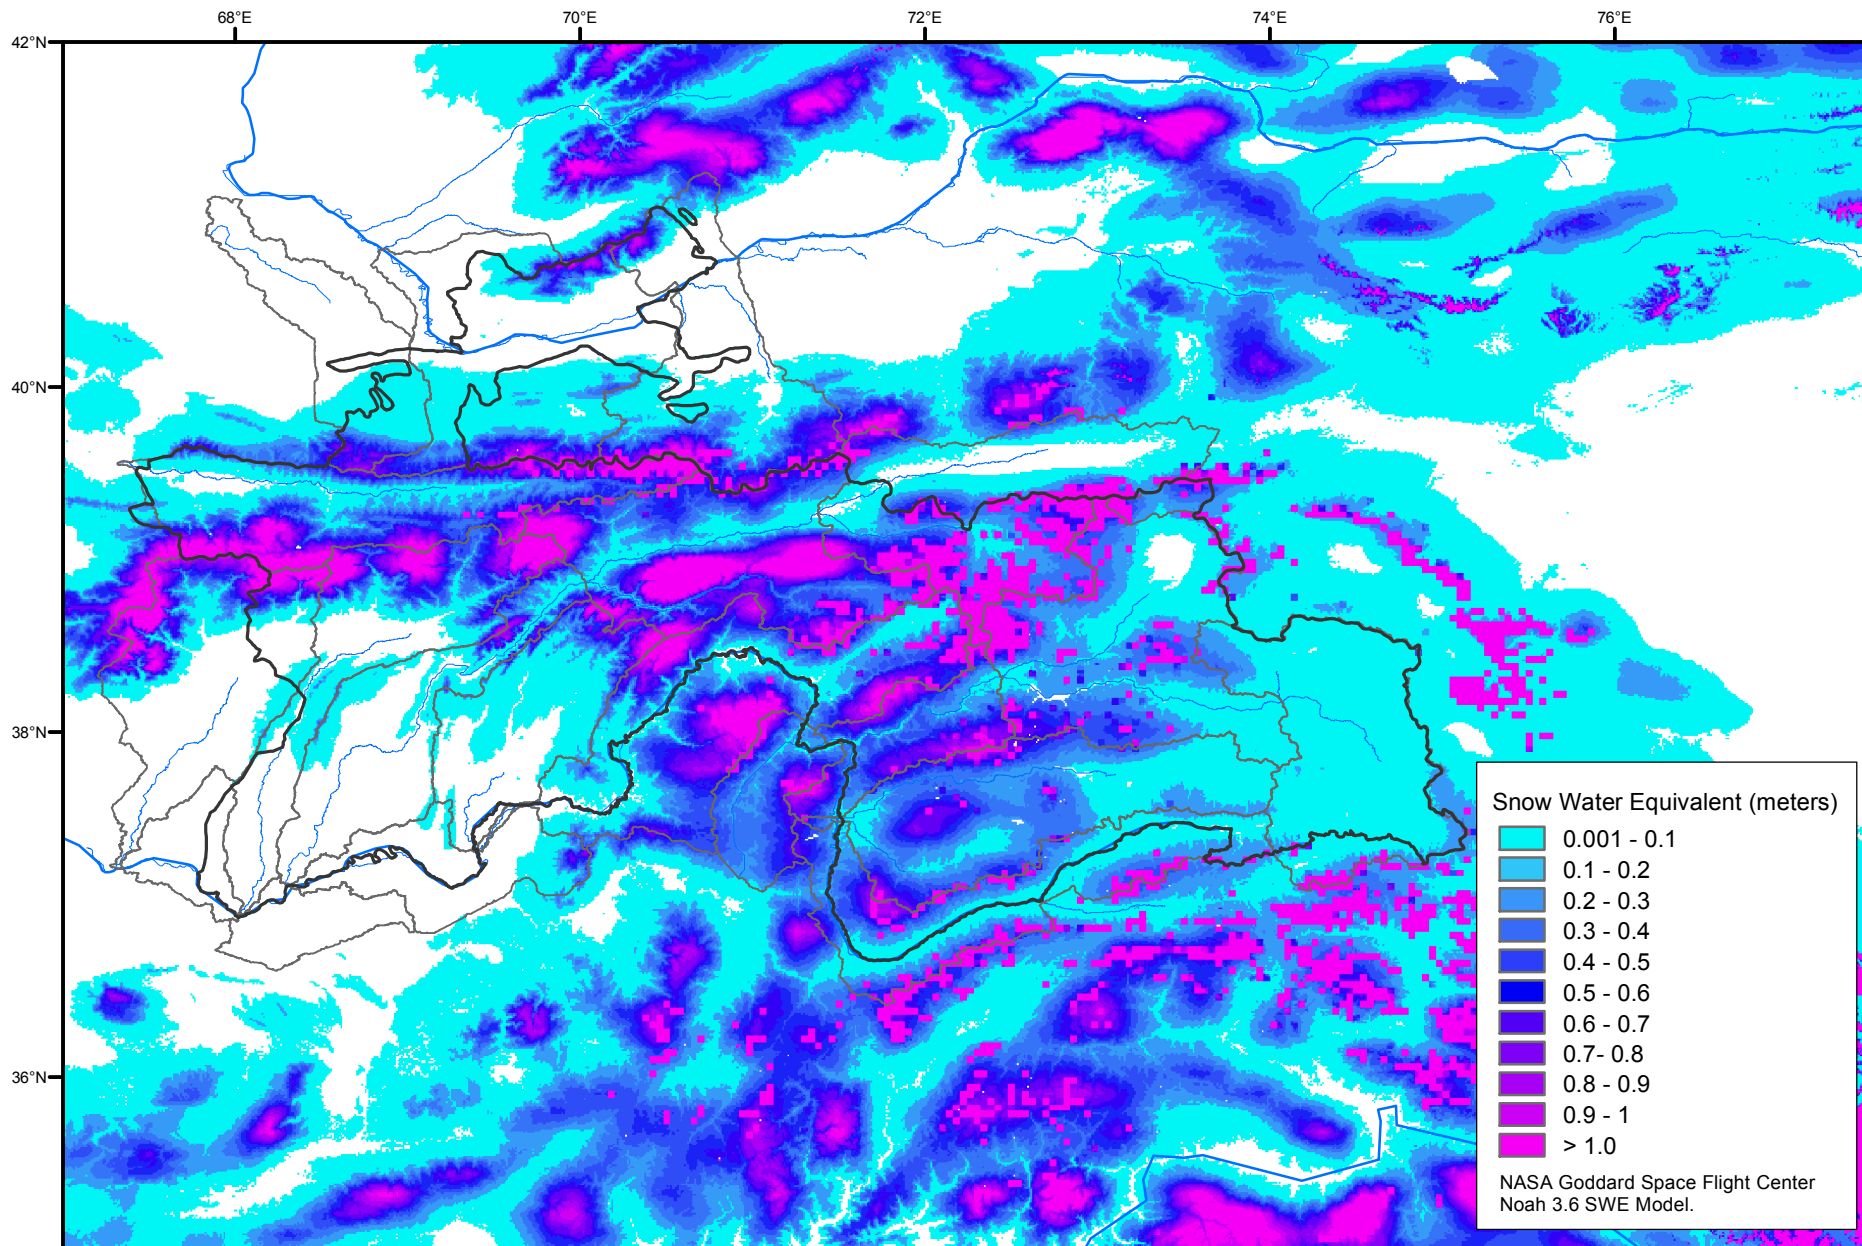

Snow Water Equivalent by Basin

February 23, 2019

Map created by USGS/EROS