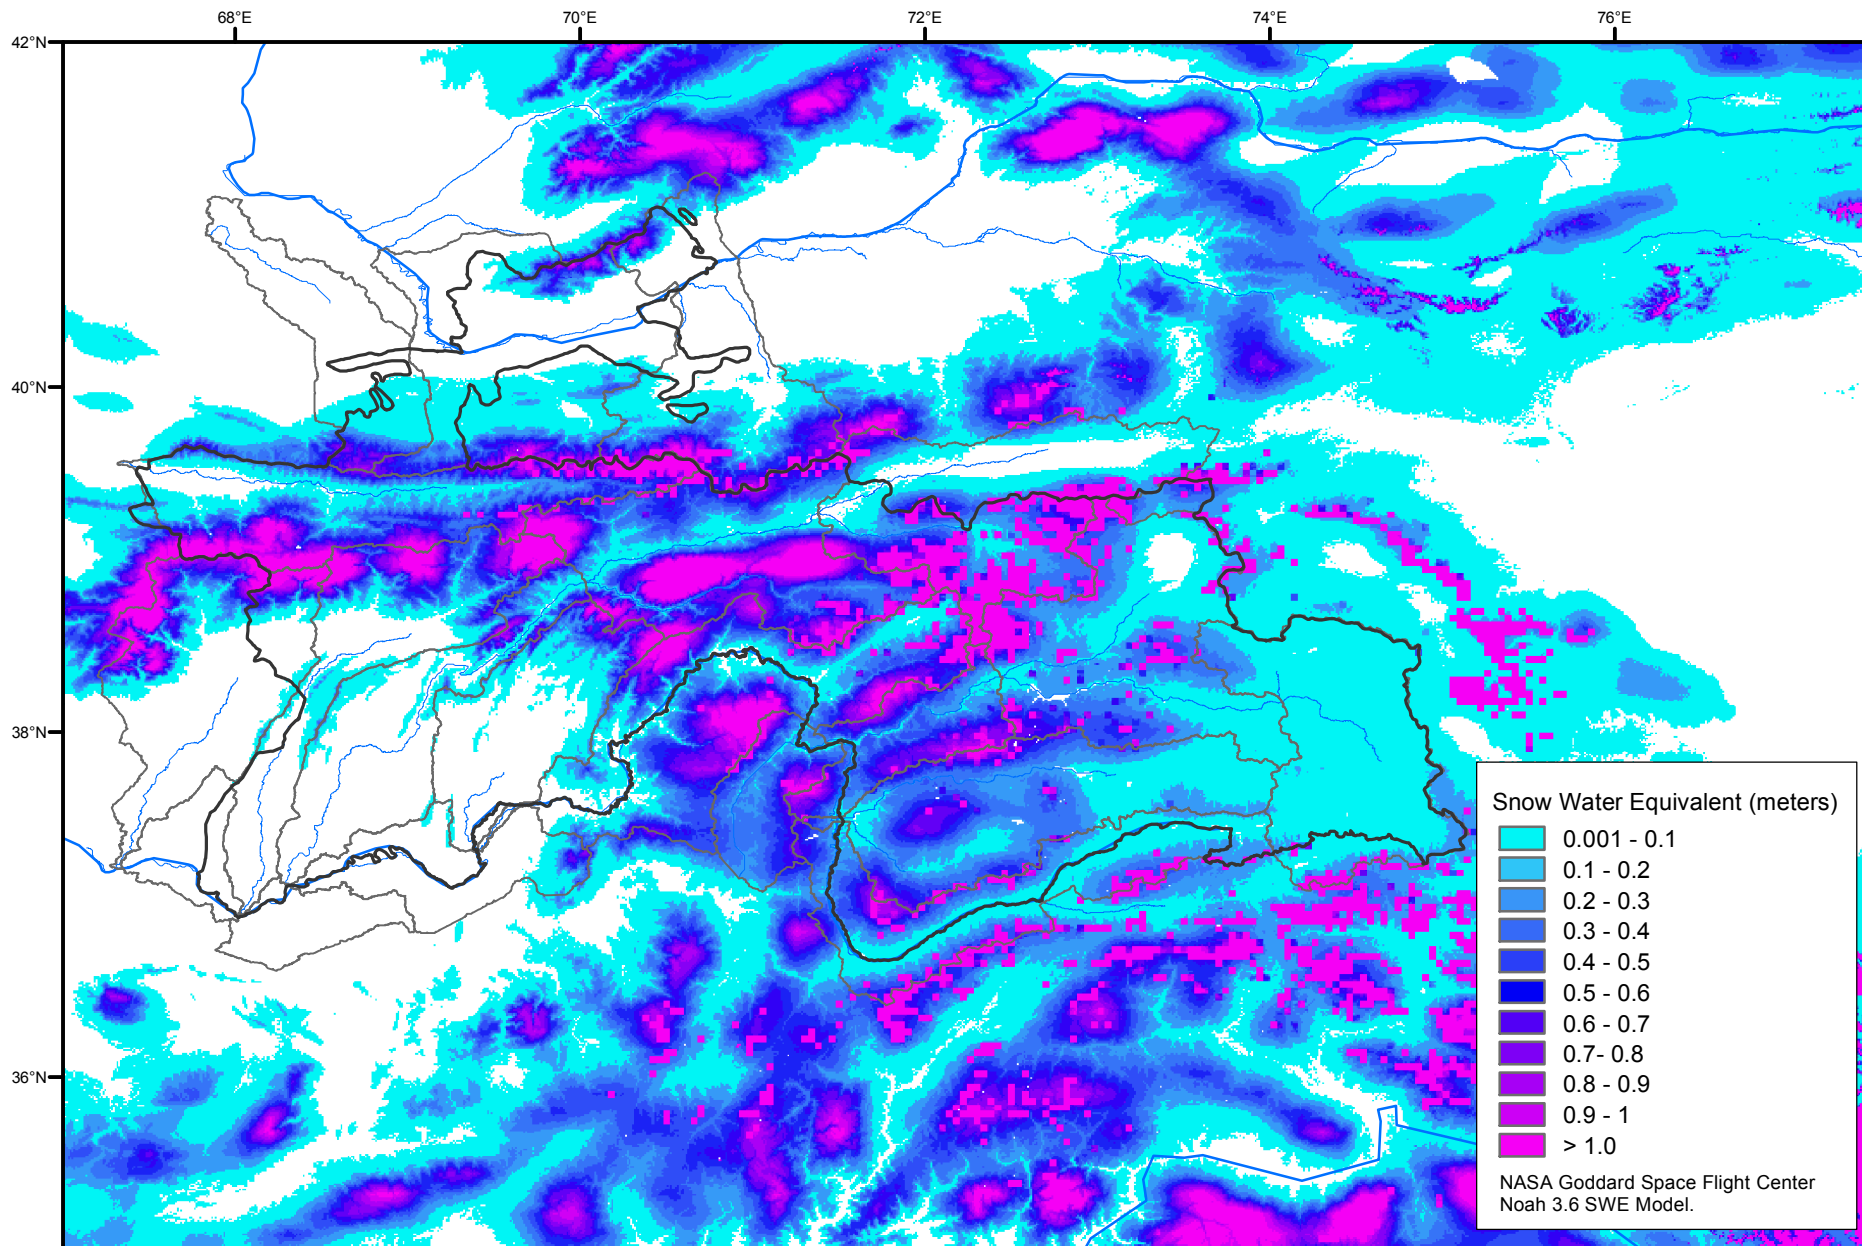

# Snow Water Equivalent by Basin

February 25, 2019

Map created by USGS/EROS