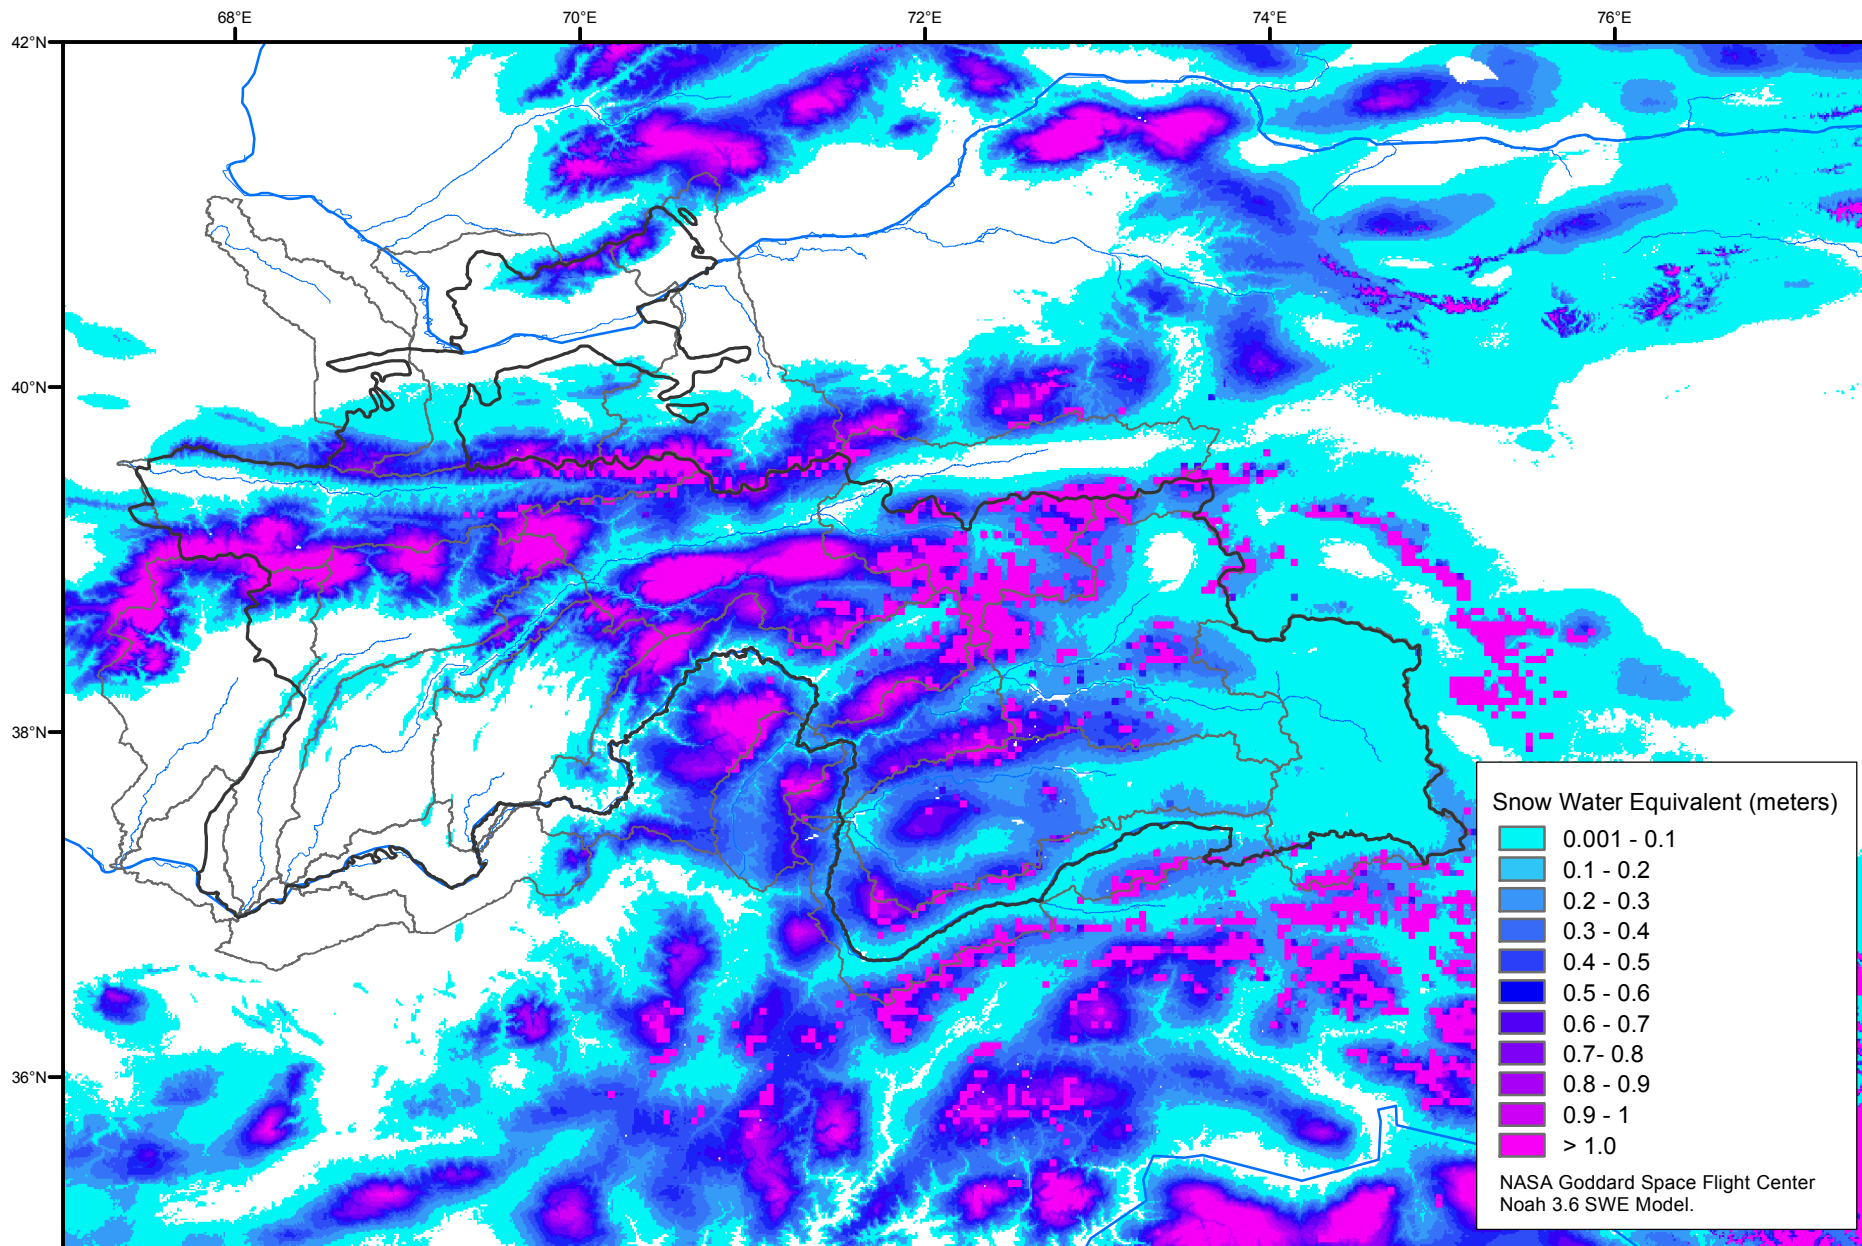

Snow Water Equivalent by Basin

February 26, 2019

Map created by USGS/EROS