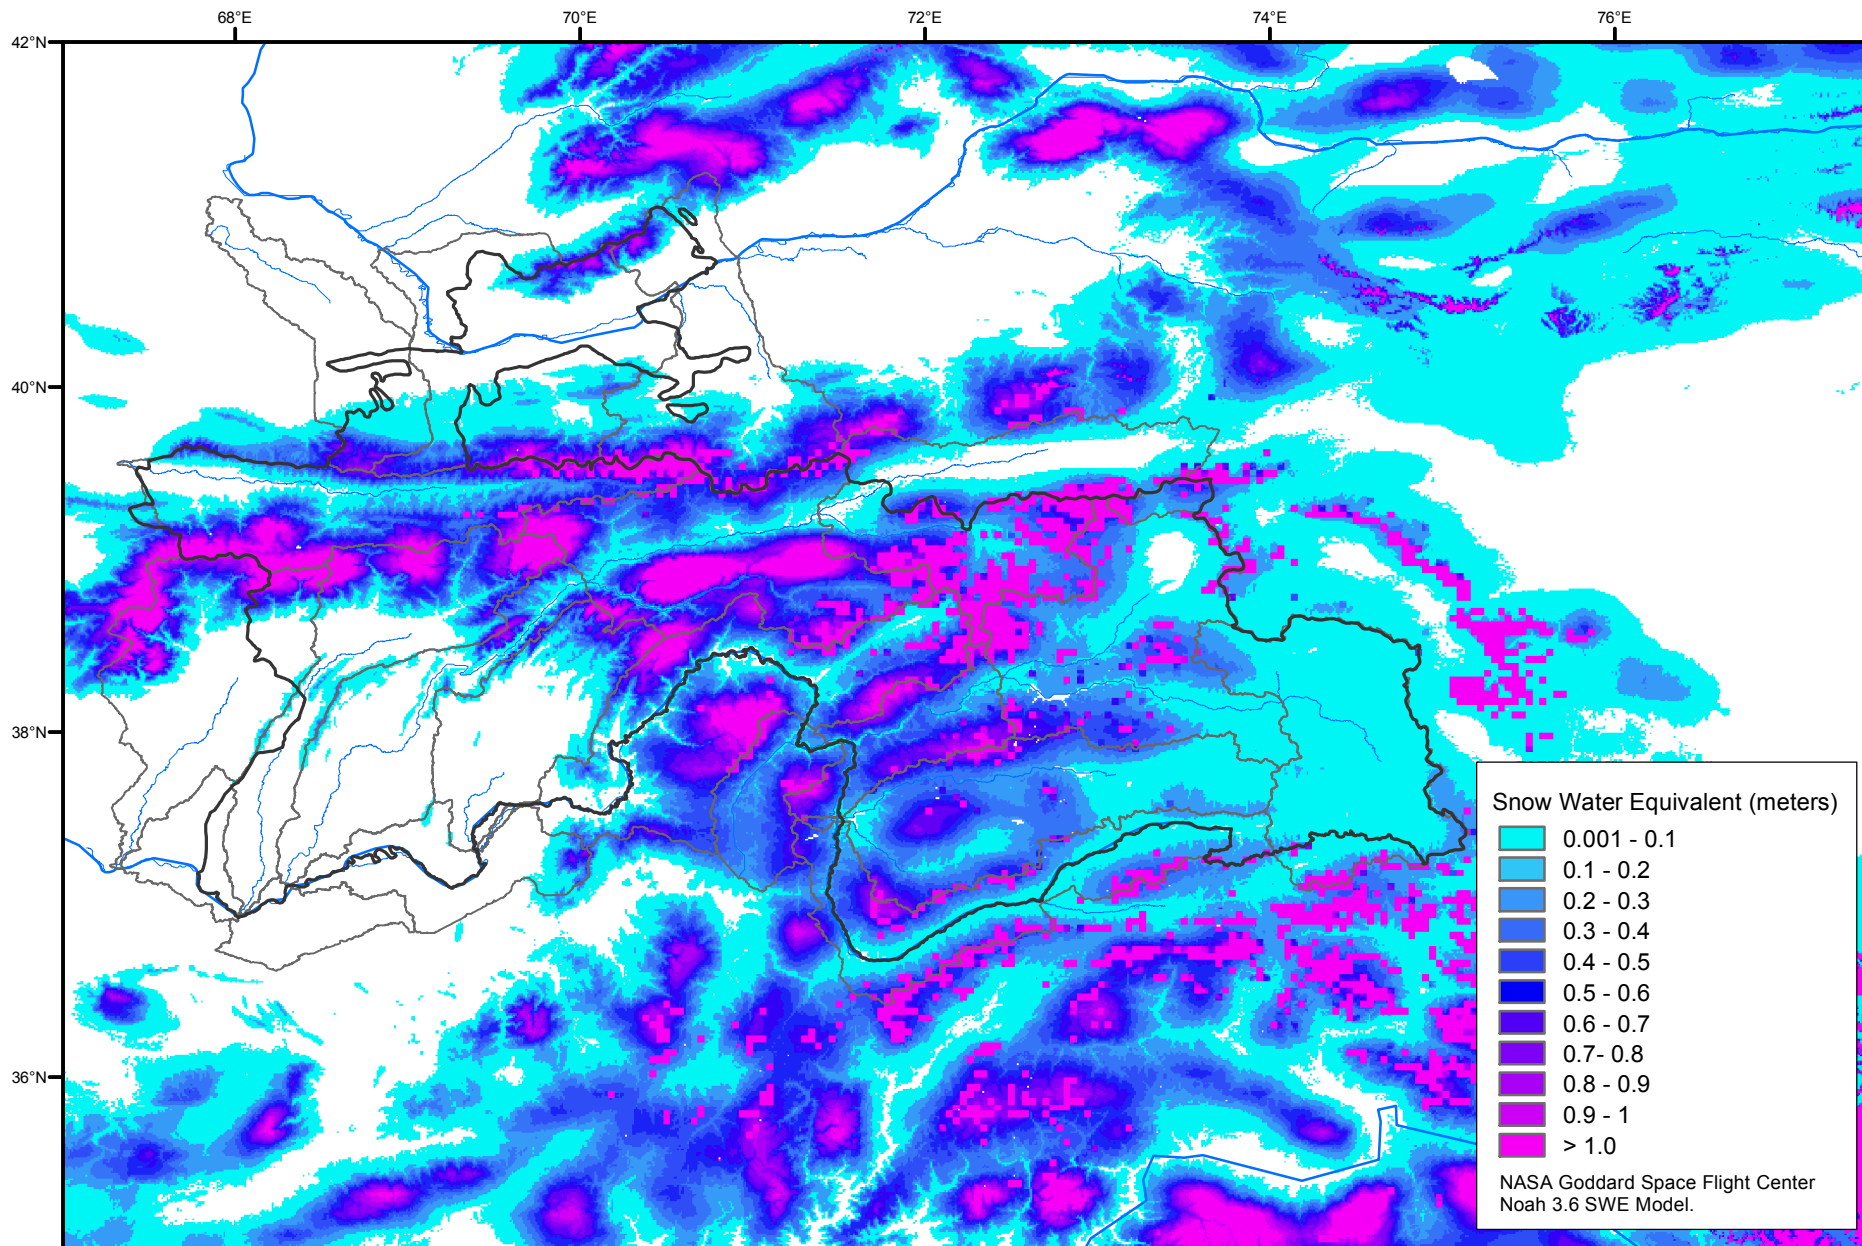

Snow Water Equivalent by Basin

February 27, 2019

Map created by USGS/EROS