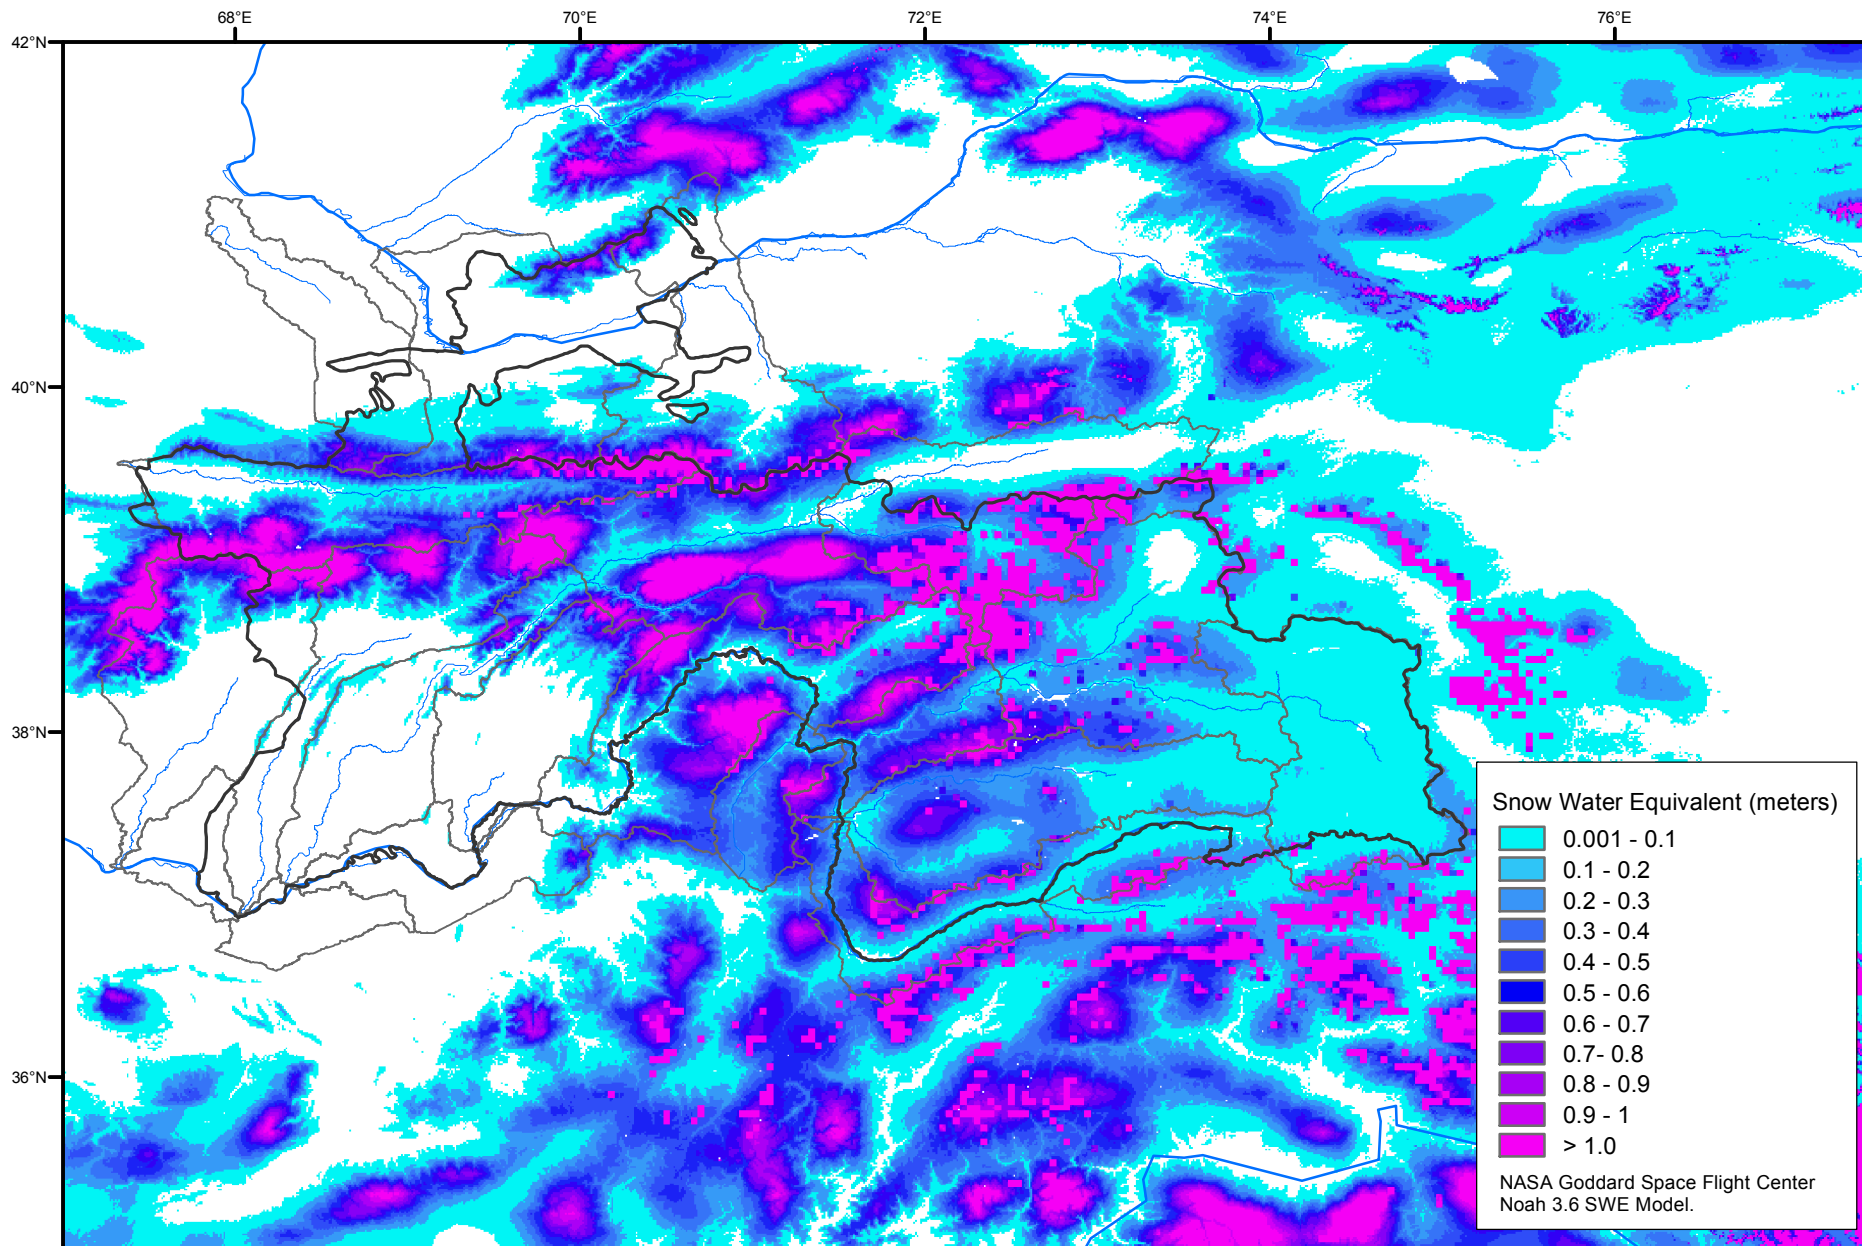

# Snow Water Equivalent by Basin

March 01, 2019

Map created by USGS/EROS