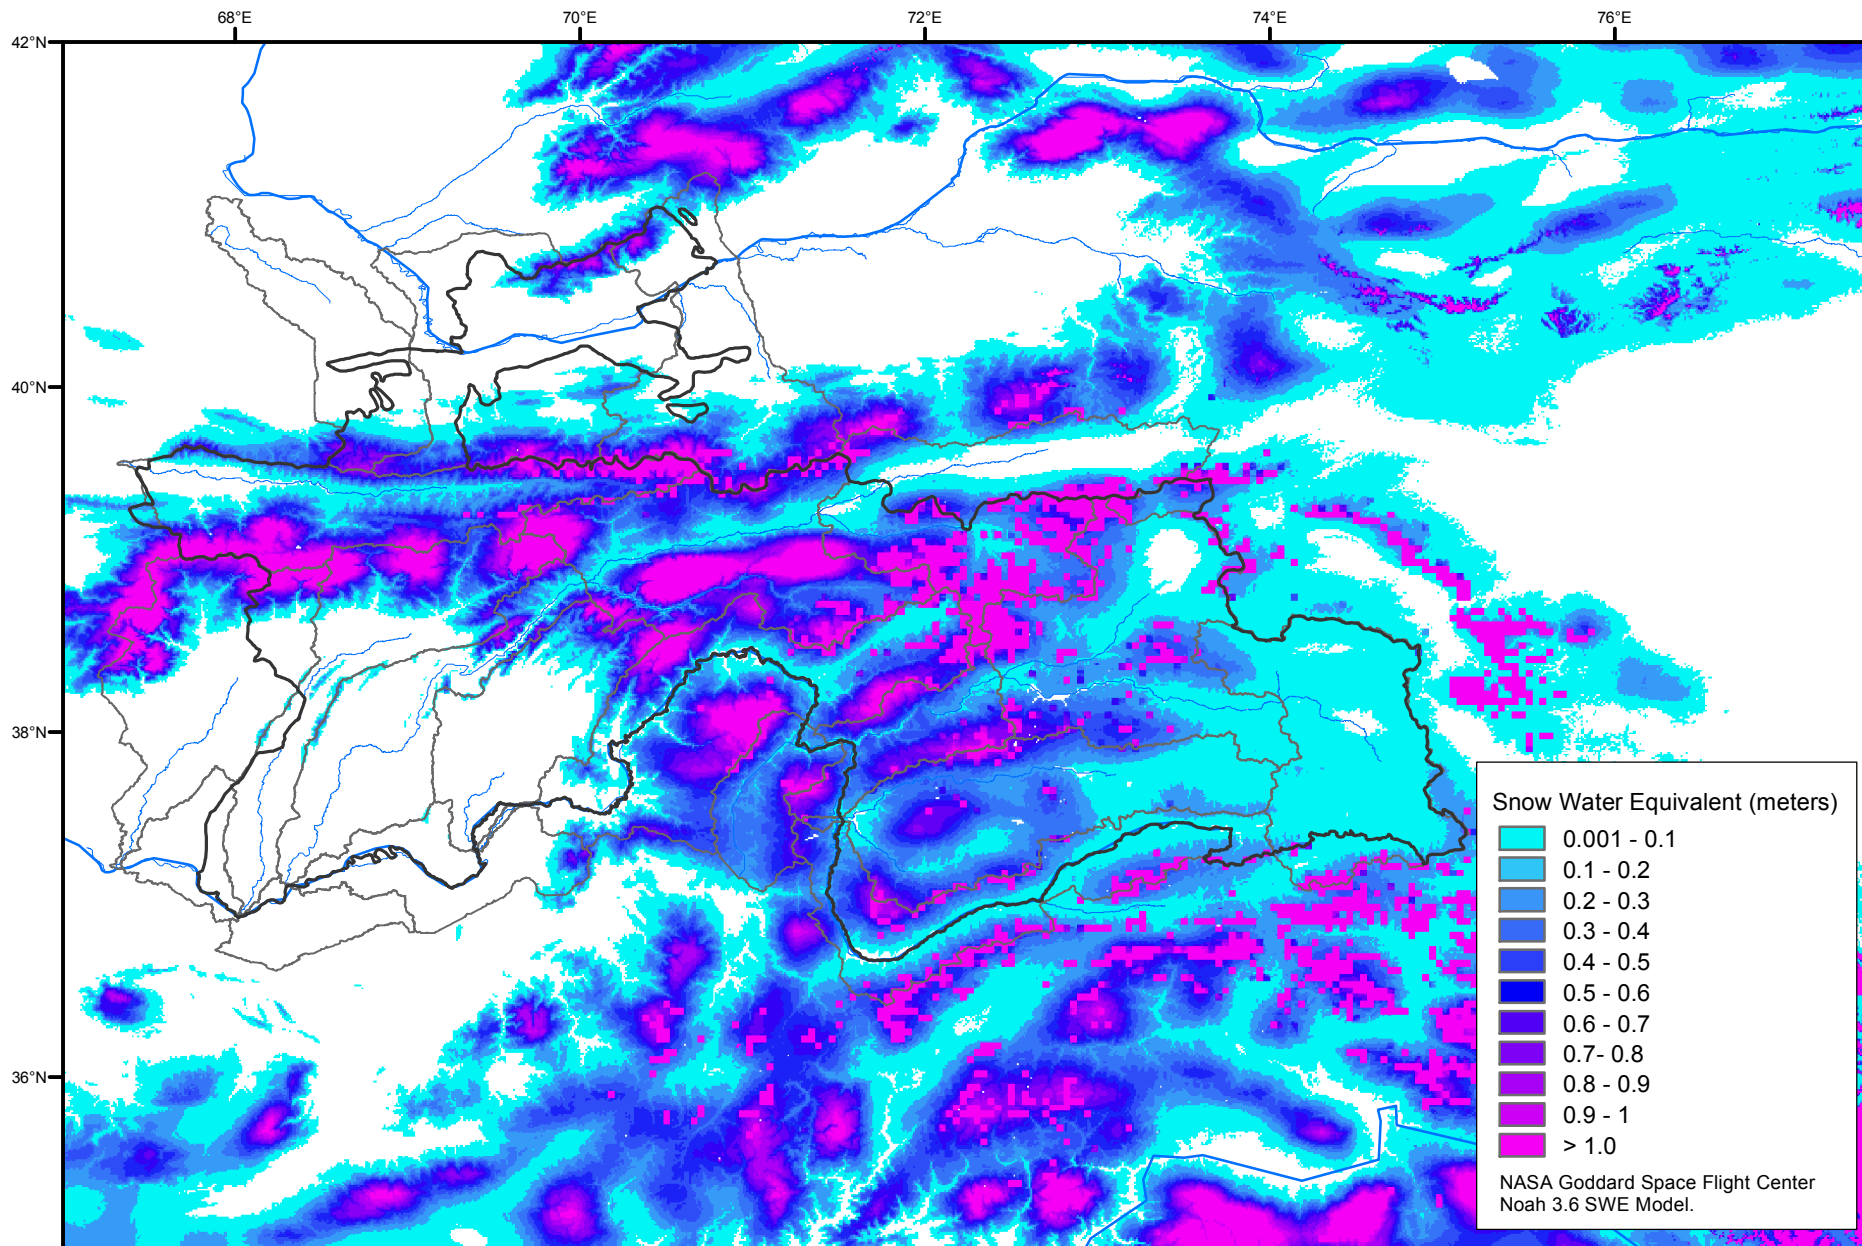

Snow Water Equivalent by Basin

March 03, 2019

Map created by USGS/EROS