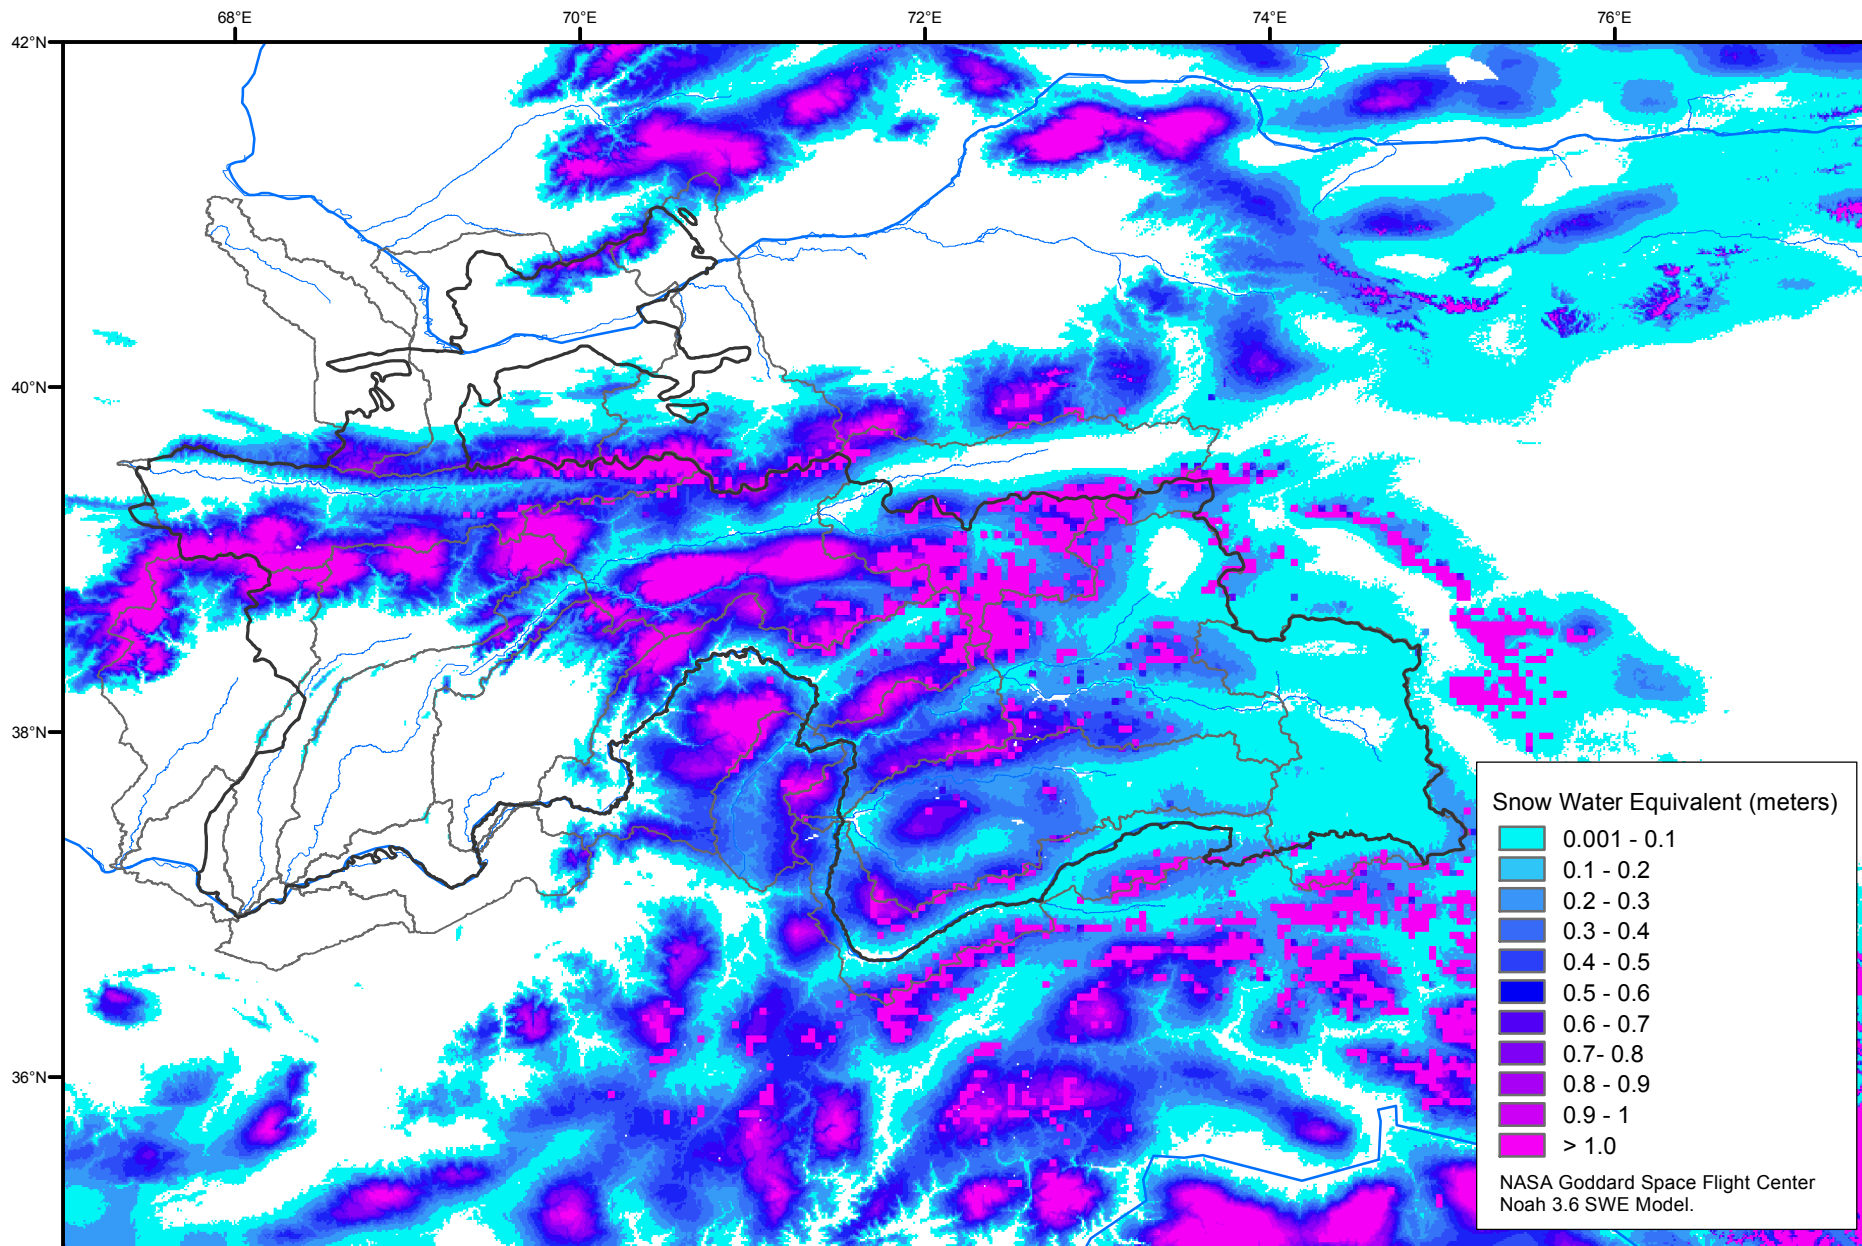

# Snow Water Equivalent by Basin

March 06, 2019

Map created by USGS/EROS