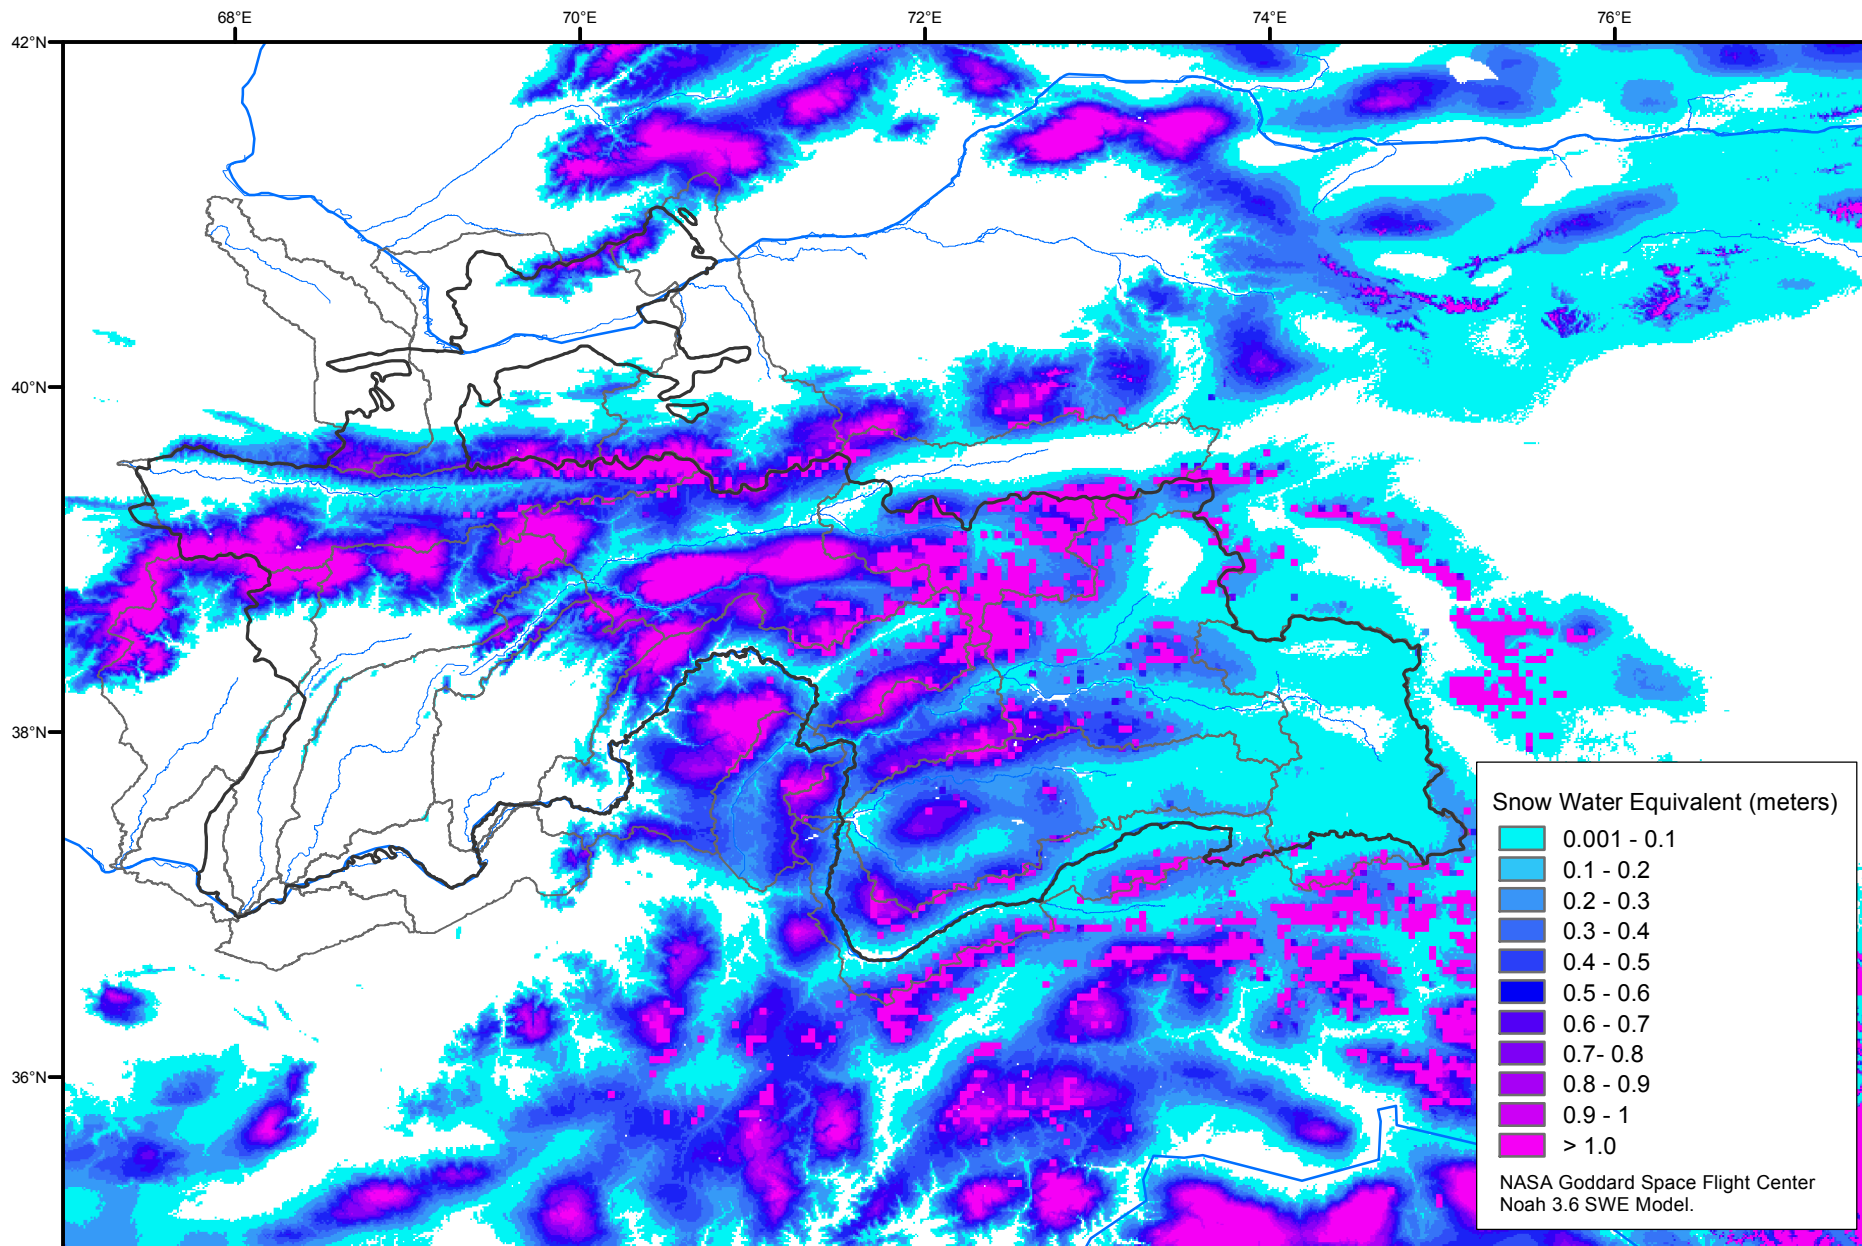

# Snow Water Equivalent by Basin

March 07, 2019

Map created by USGS/EROS