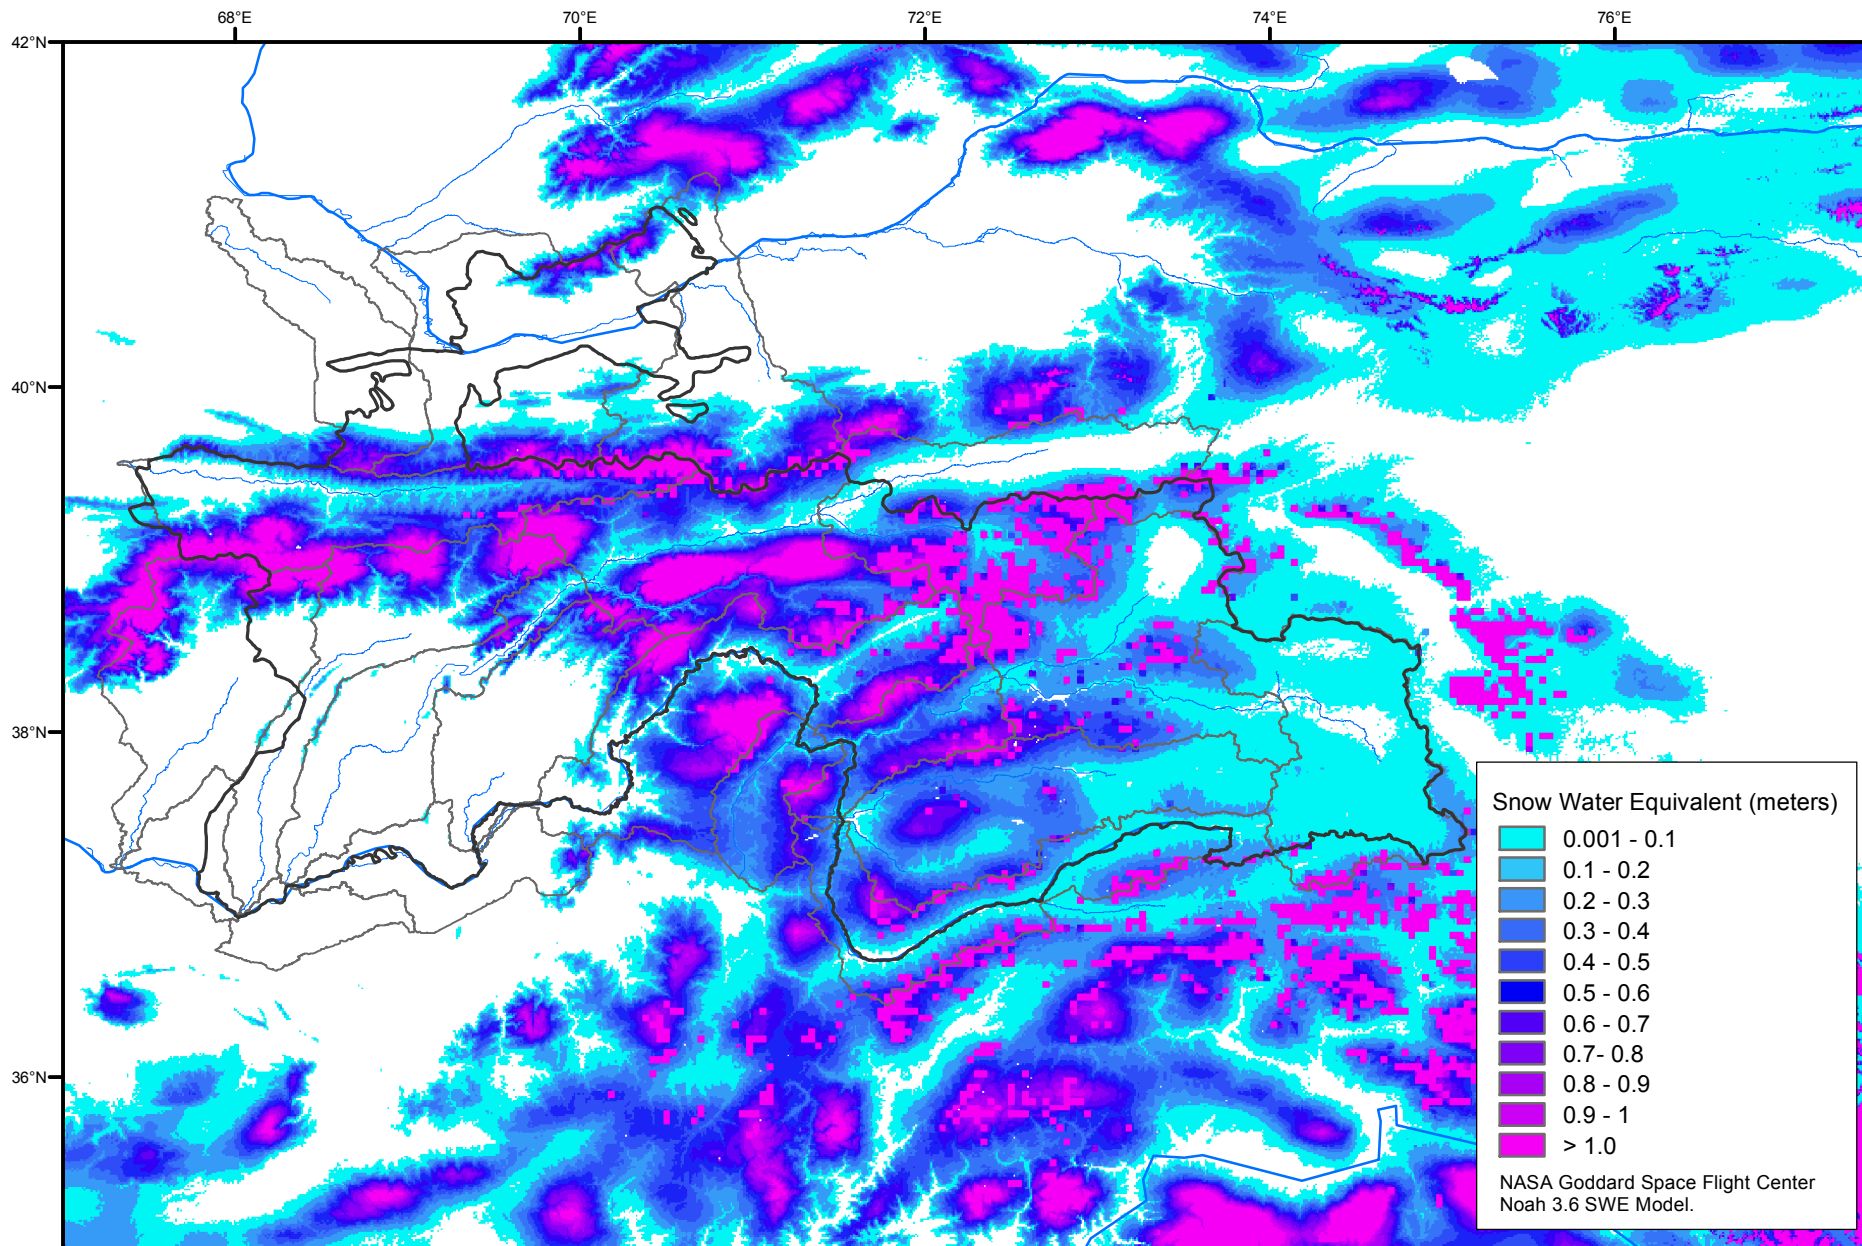

Snow Water Equivalent by Basin

March 08, 2019

Map created by USGS/EROS