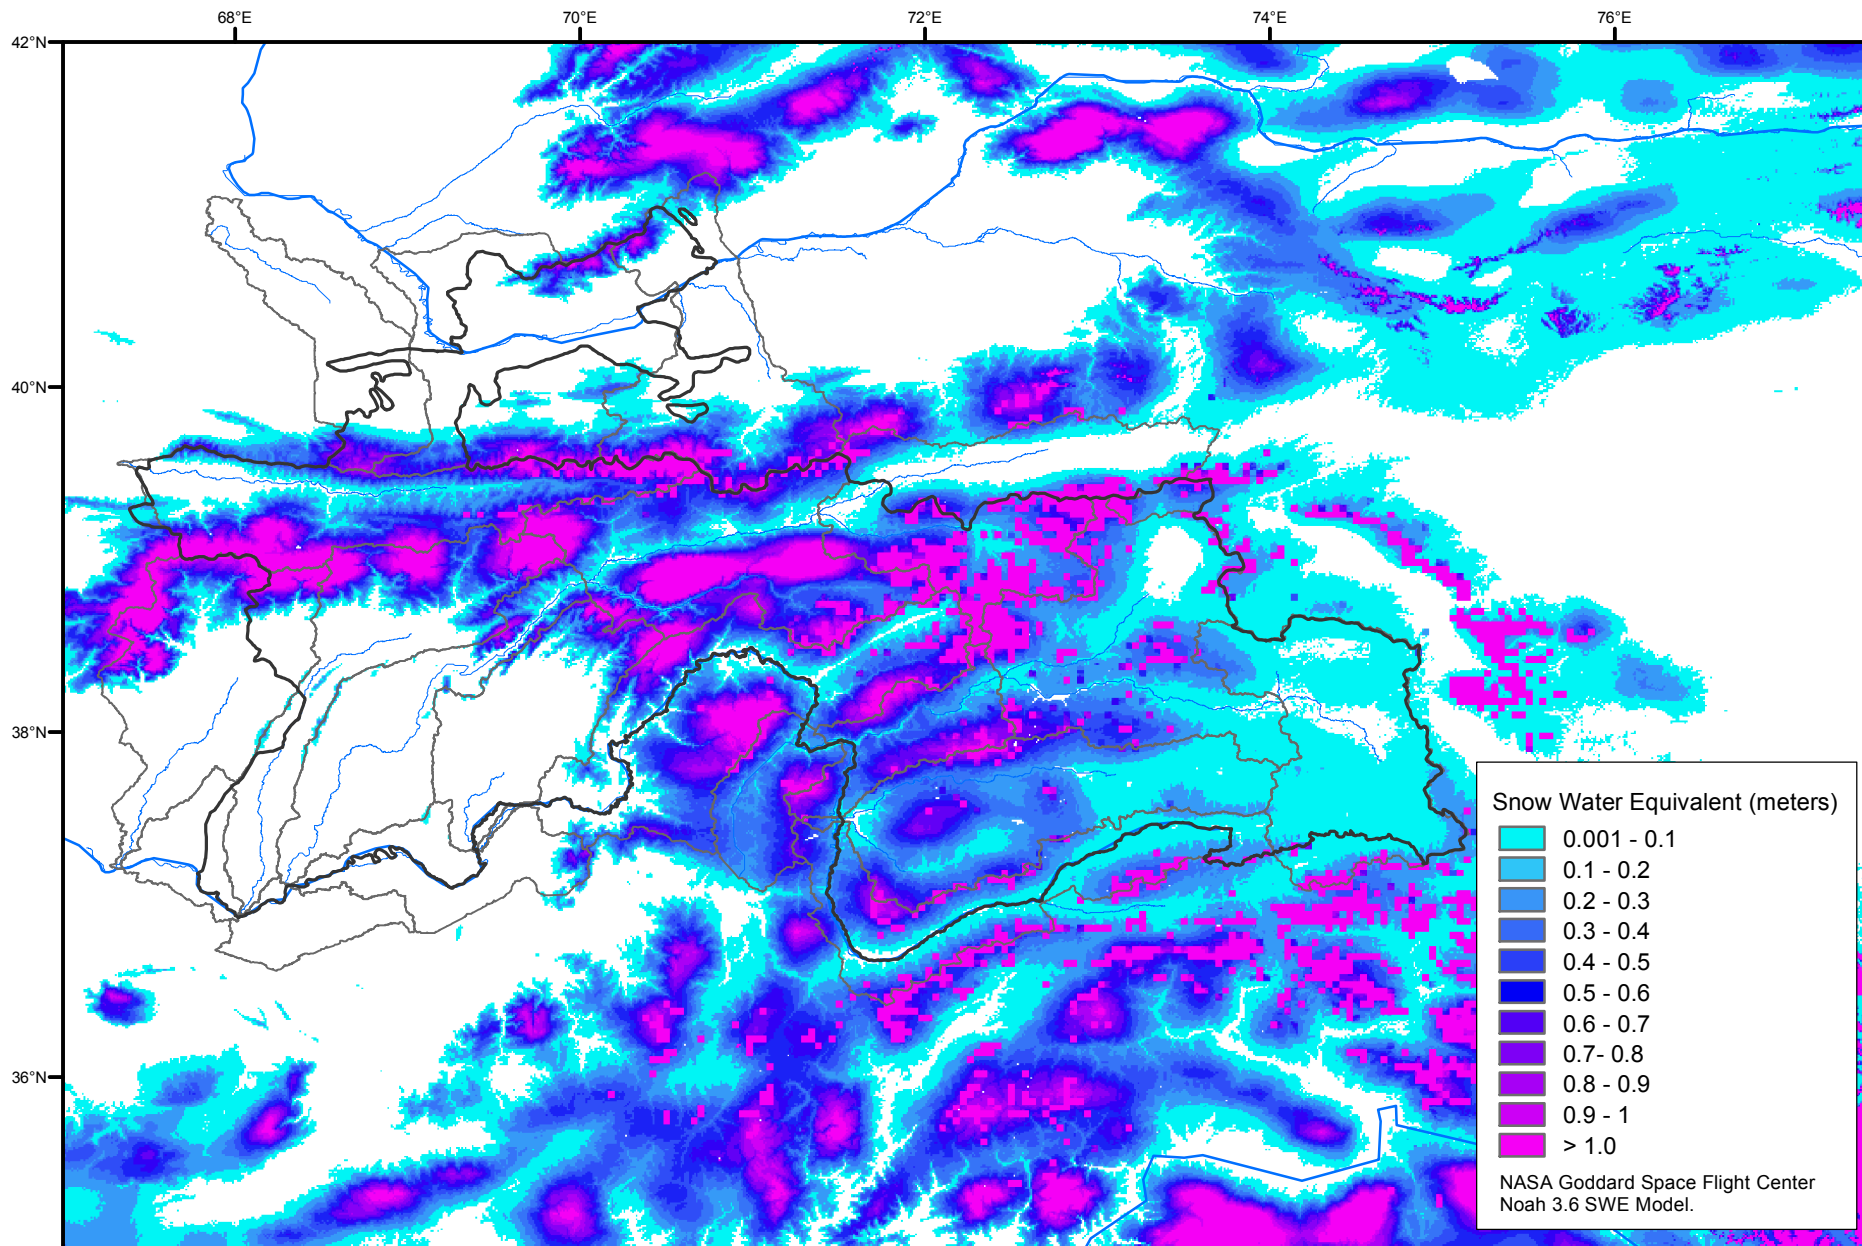

Snow Water Equivalent by Basin

March 09, 2019

Map created by USGS/EROS