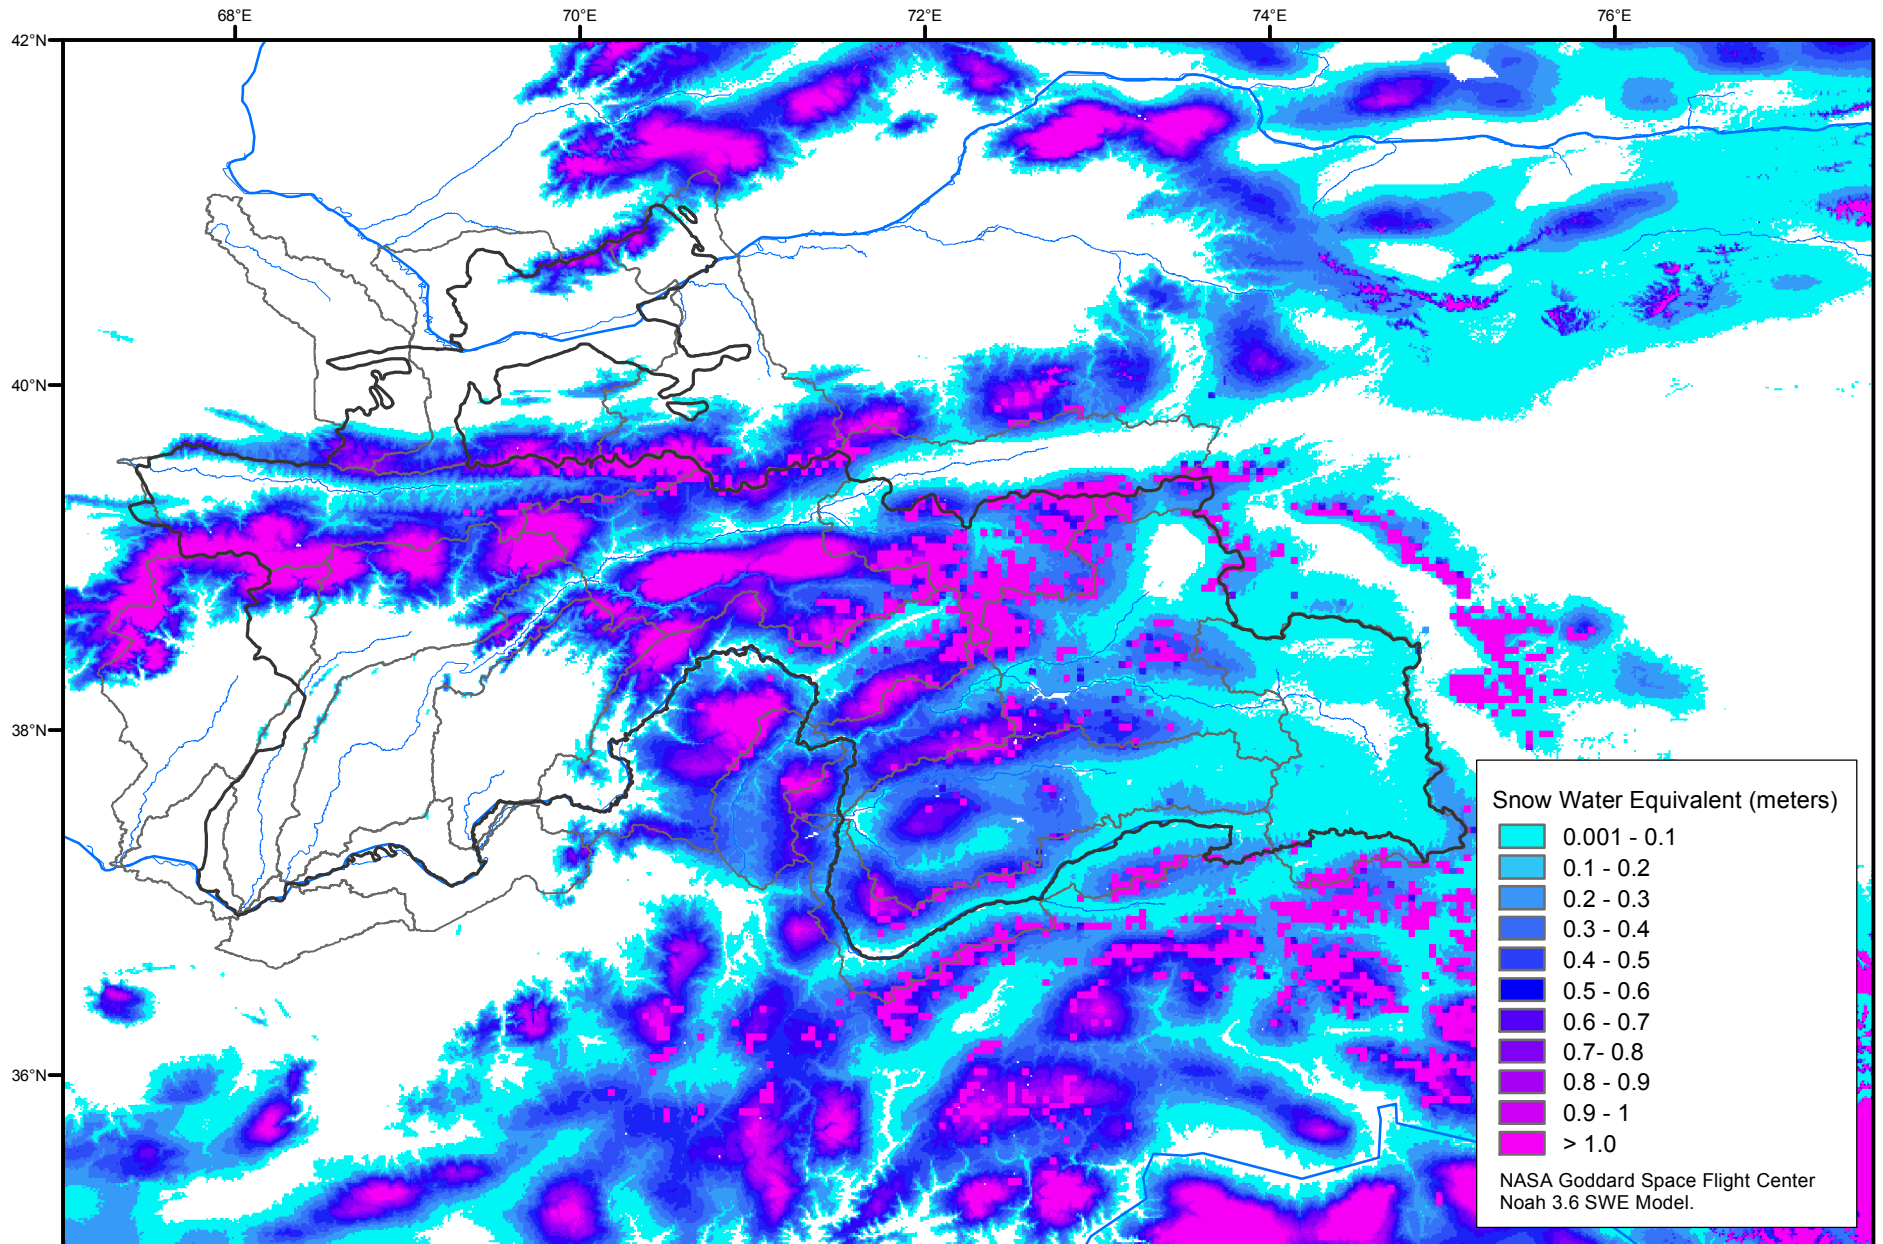

Snow Water Equivalent by Basin

March 12, 2019

Map created by USGS/EROS