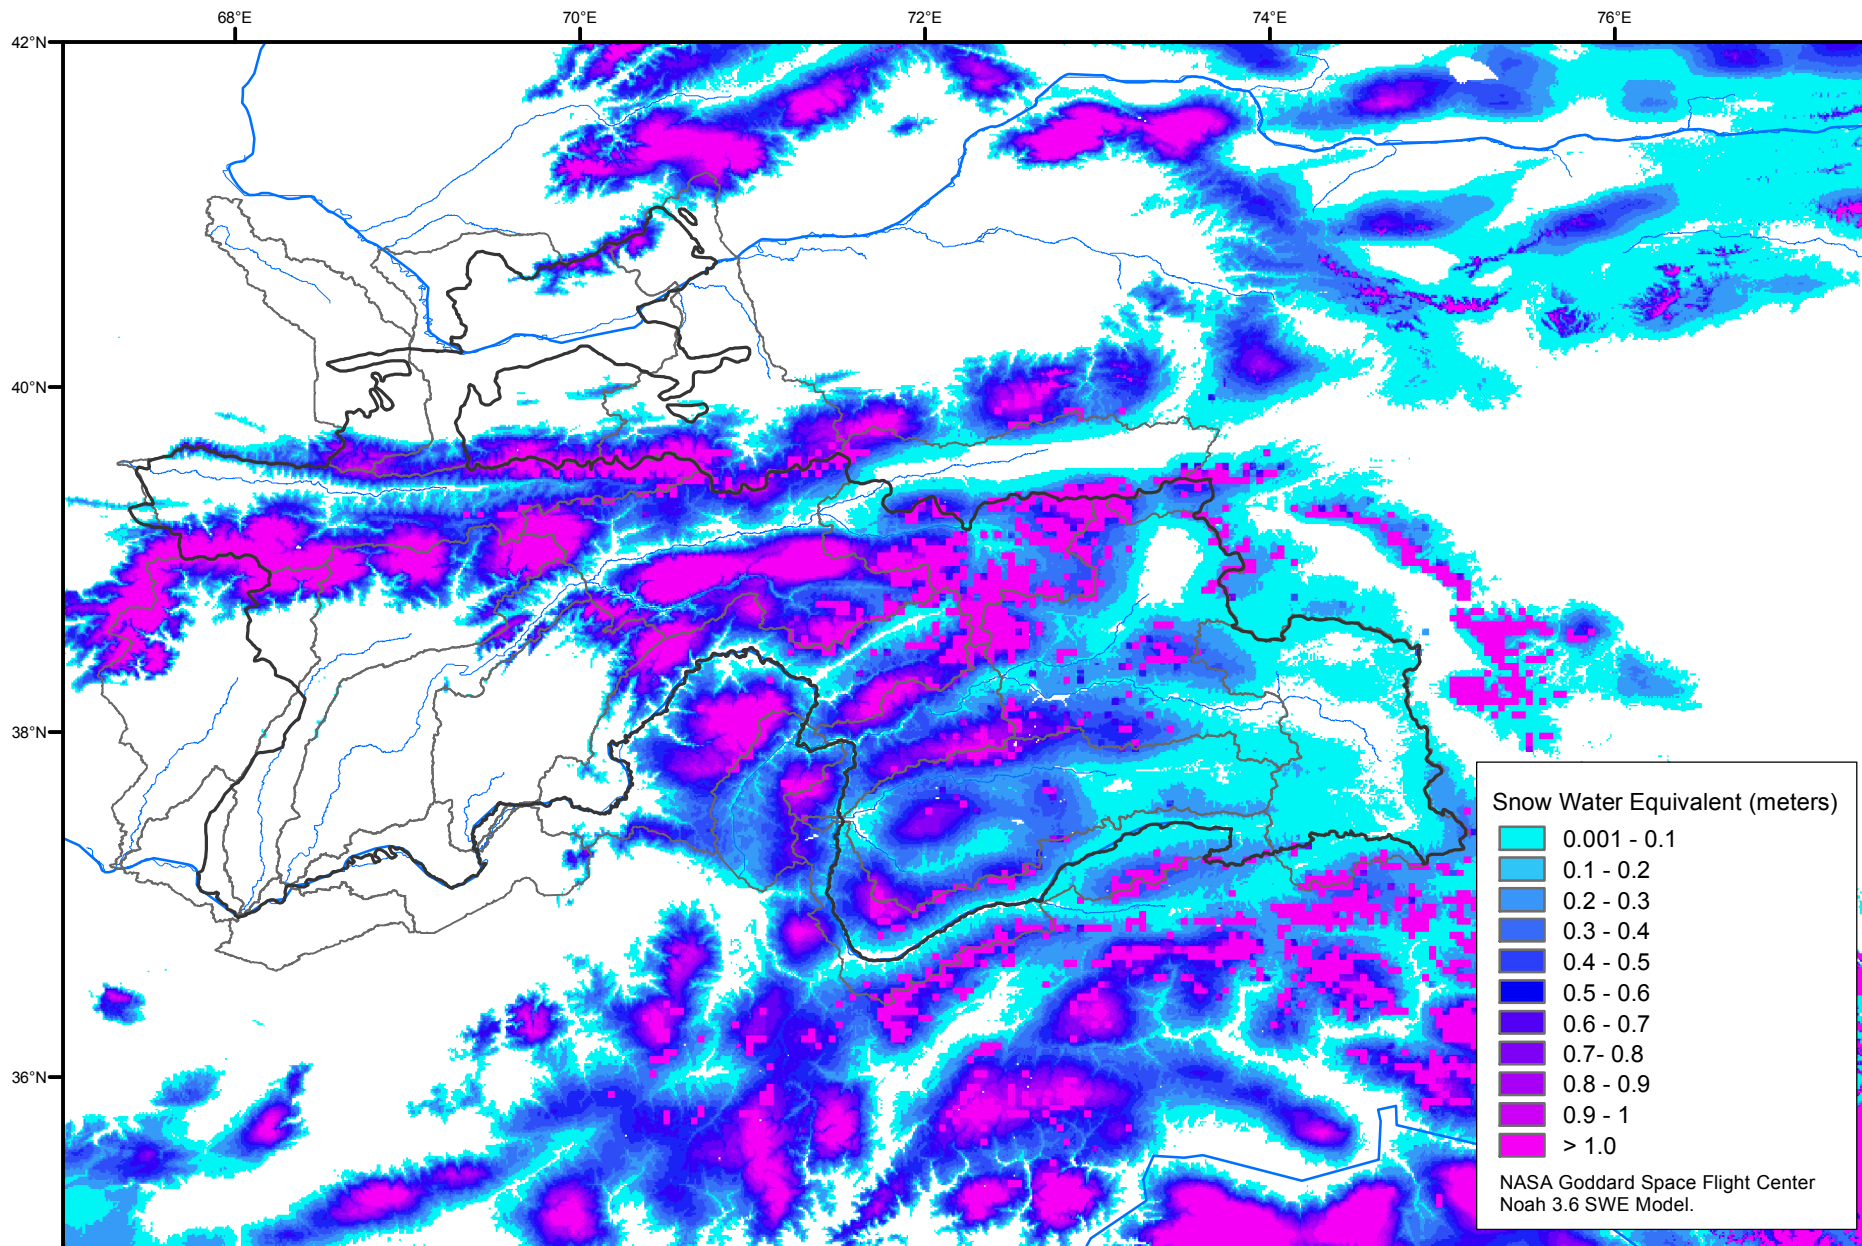

# Snow Water Equivalent by Basin

March 28, 2019

Map created by USGS/EROS