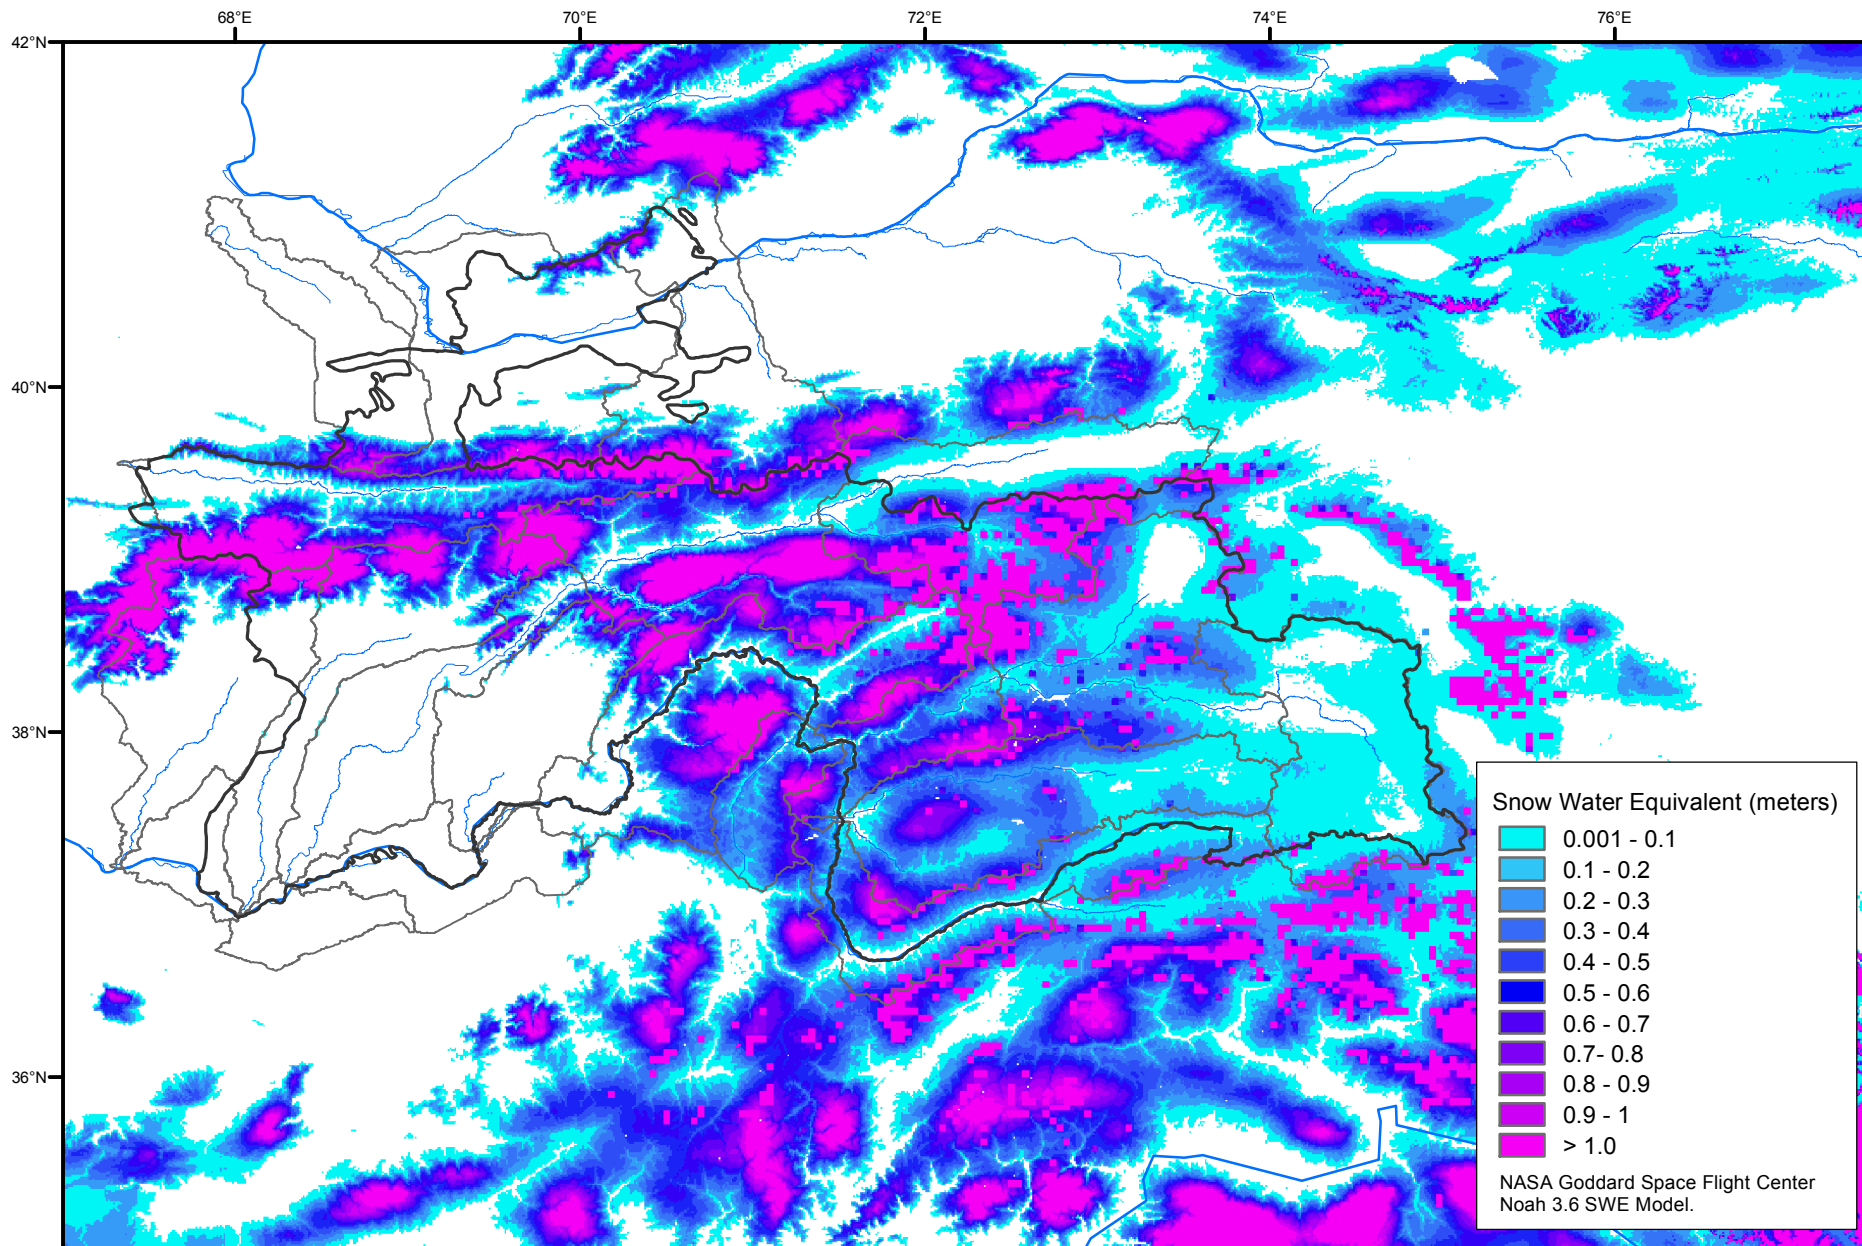

# Snow Water Equivalent by Basin

March 30, 2019

Map created by USGS/EROS