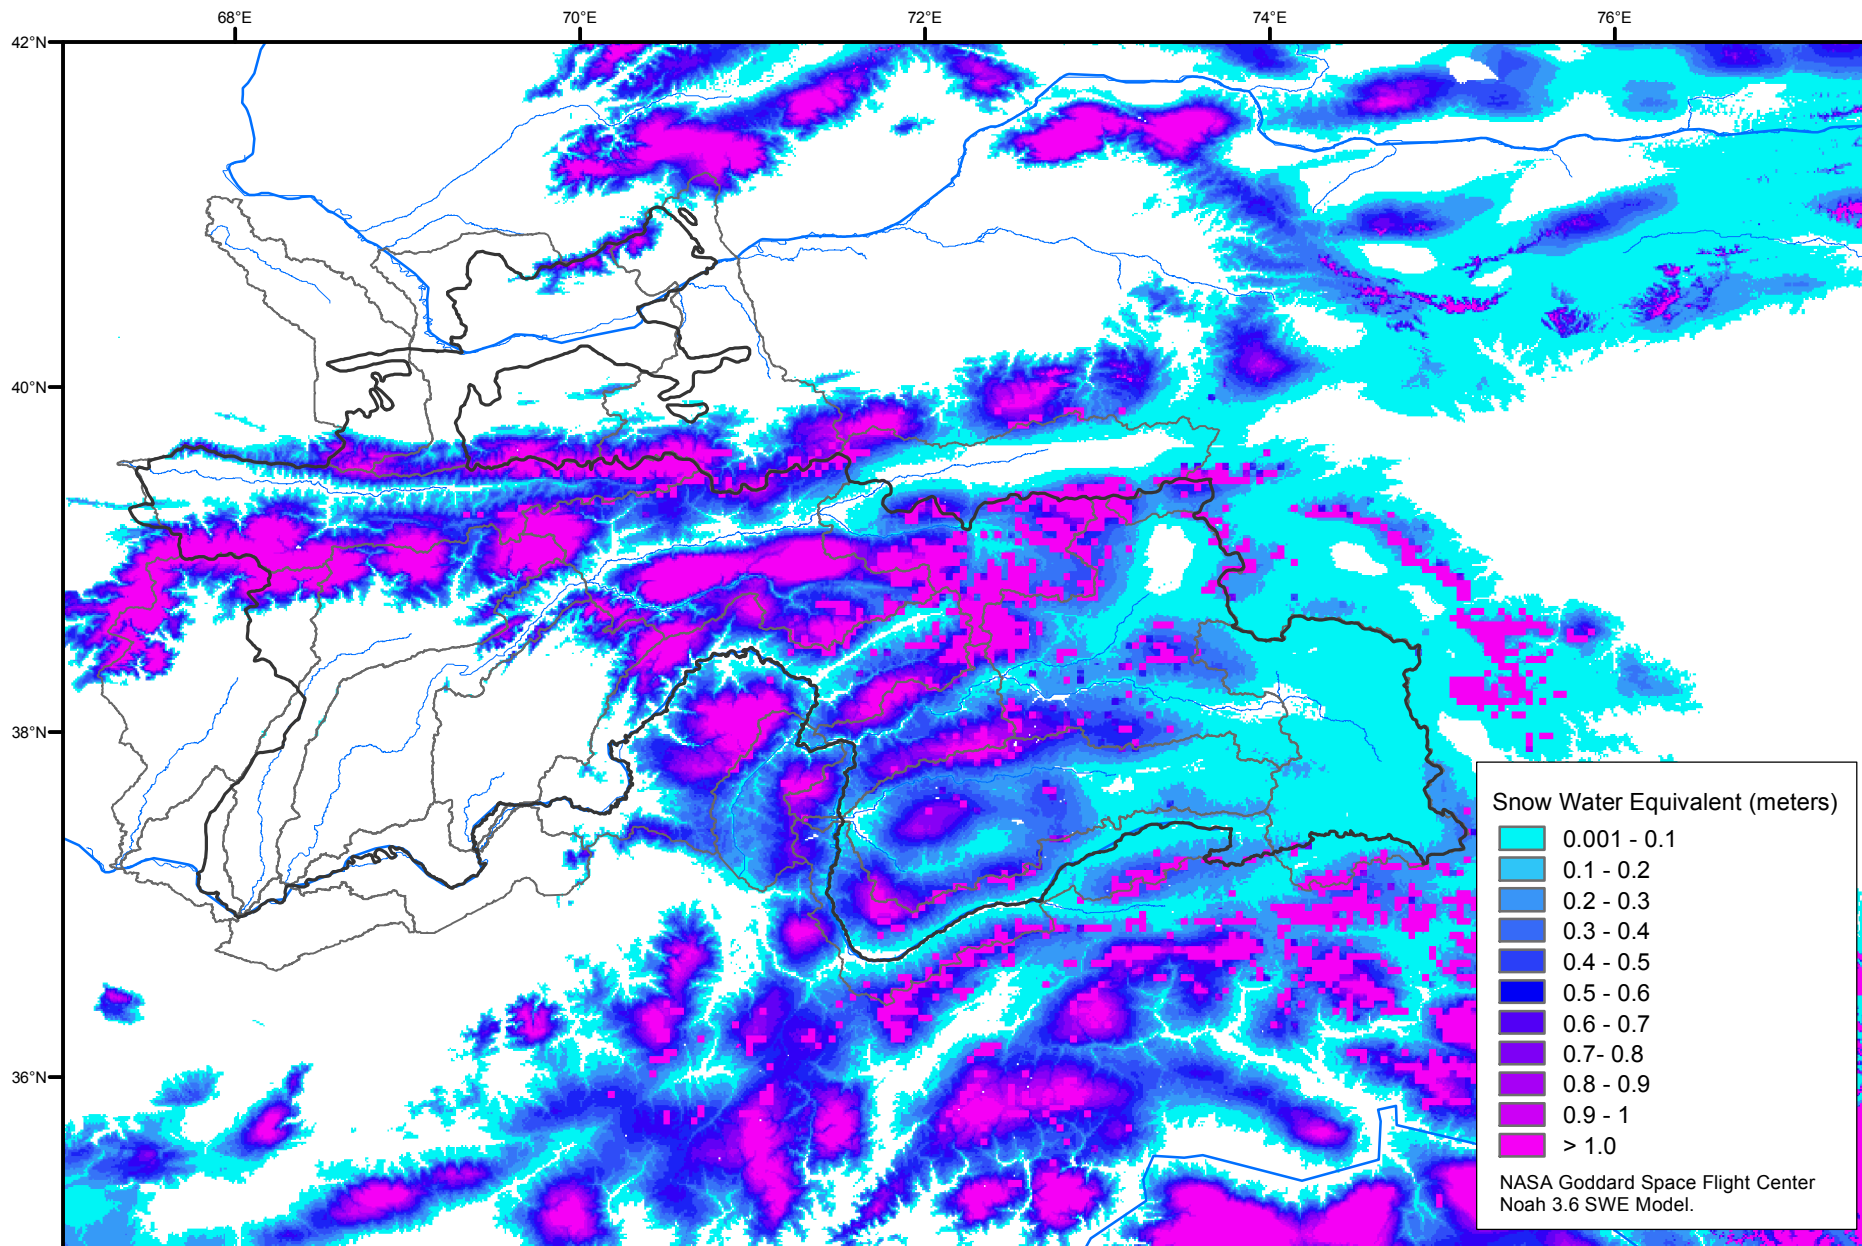

Snow Water Equivalent by Basin

March 31, 2019

Map created by USGS/EROS