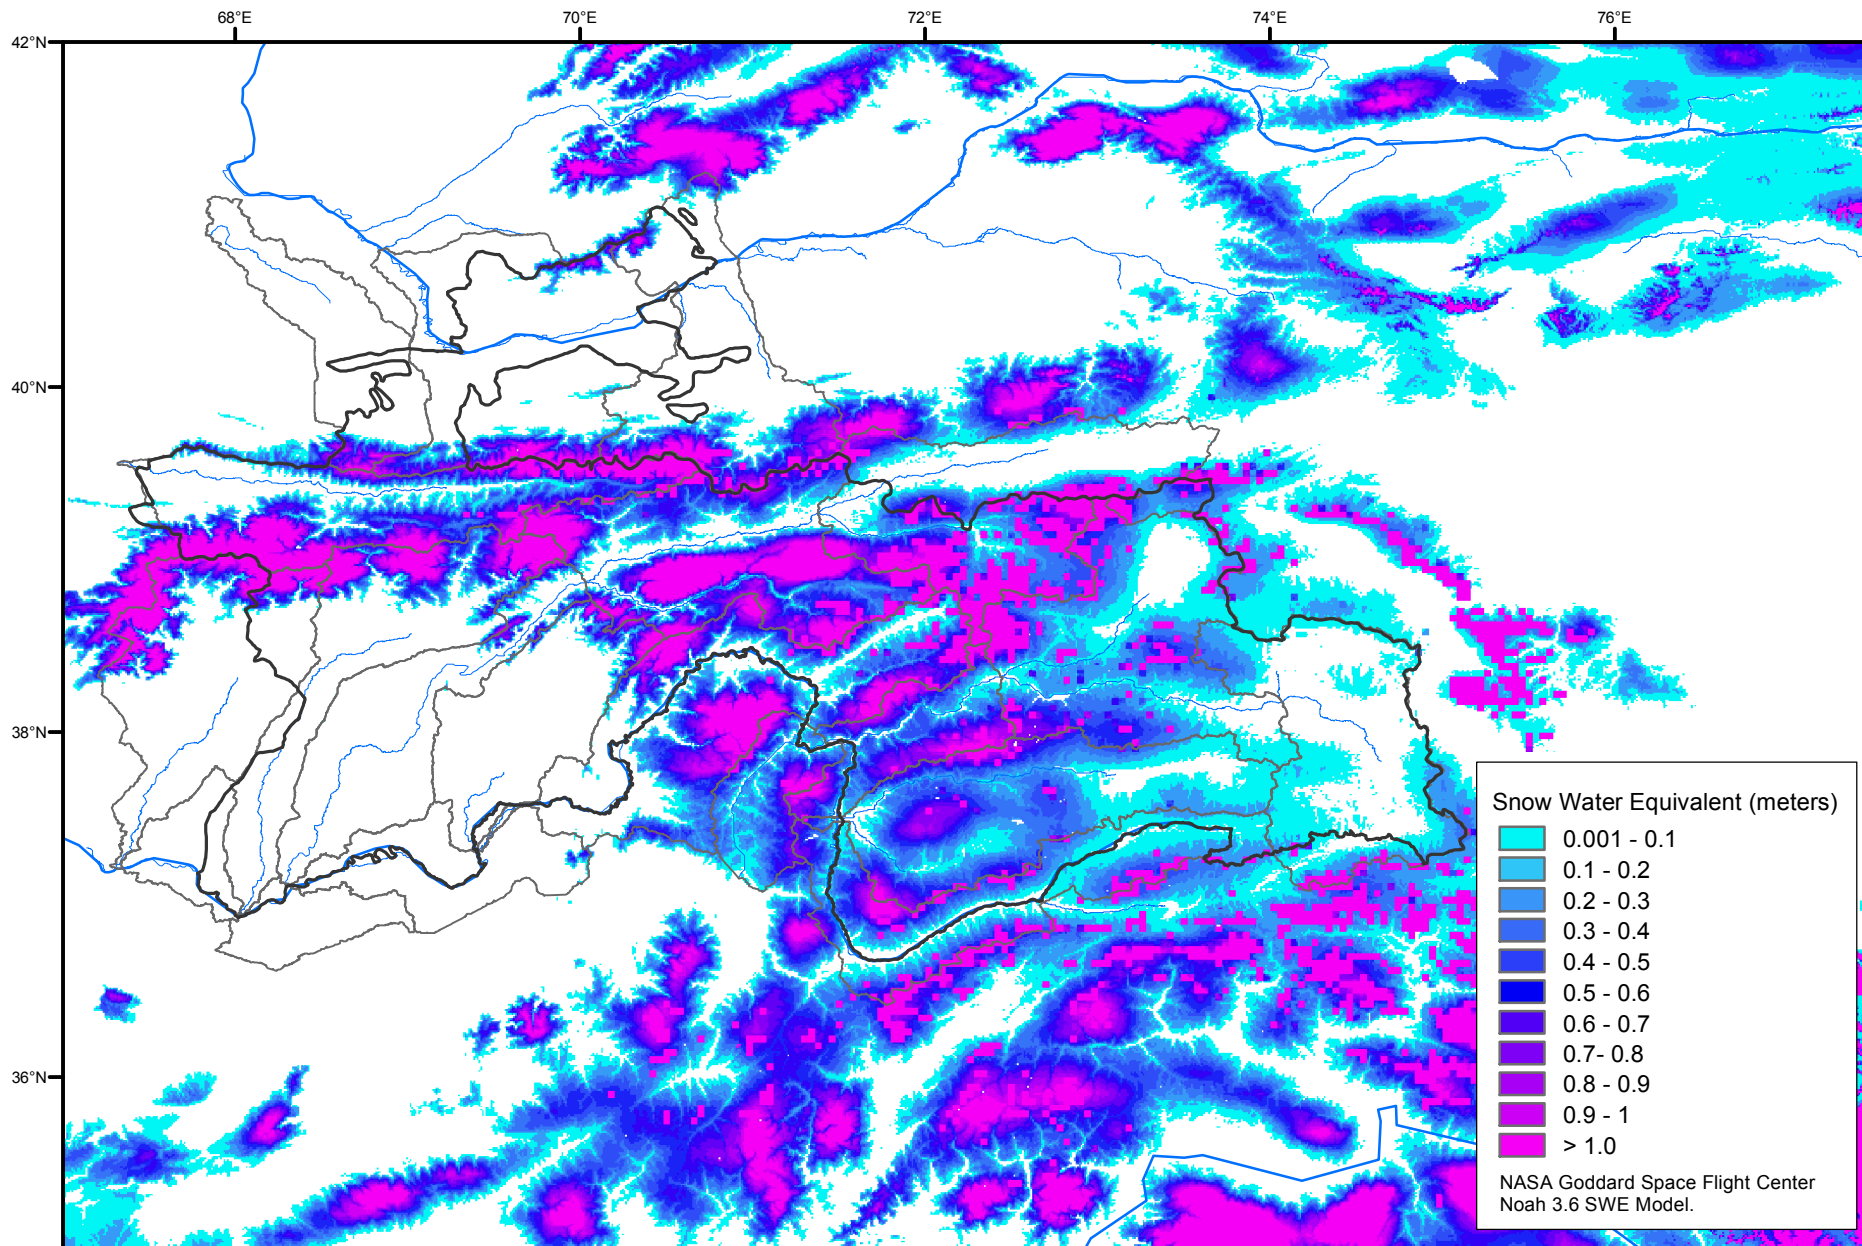

# Snow Water Equivalent by Basin

April 08, 2019

Map created by USGS/EROS