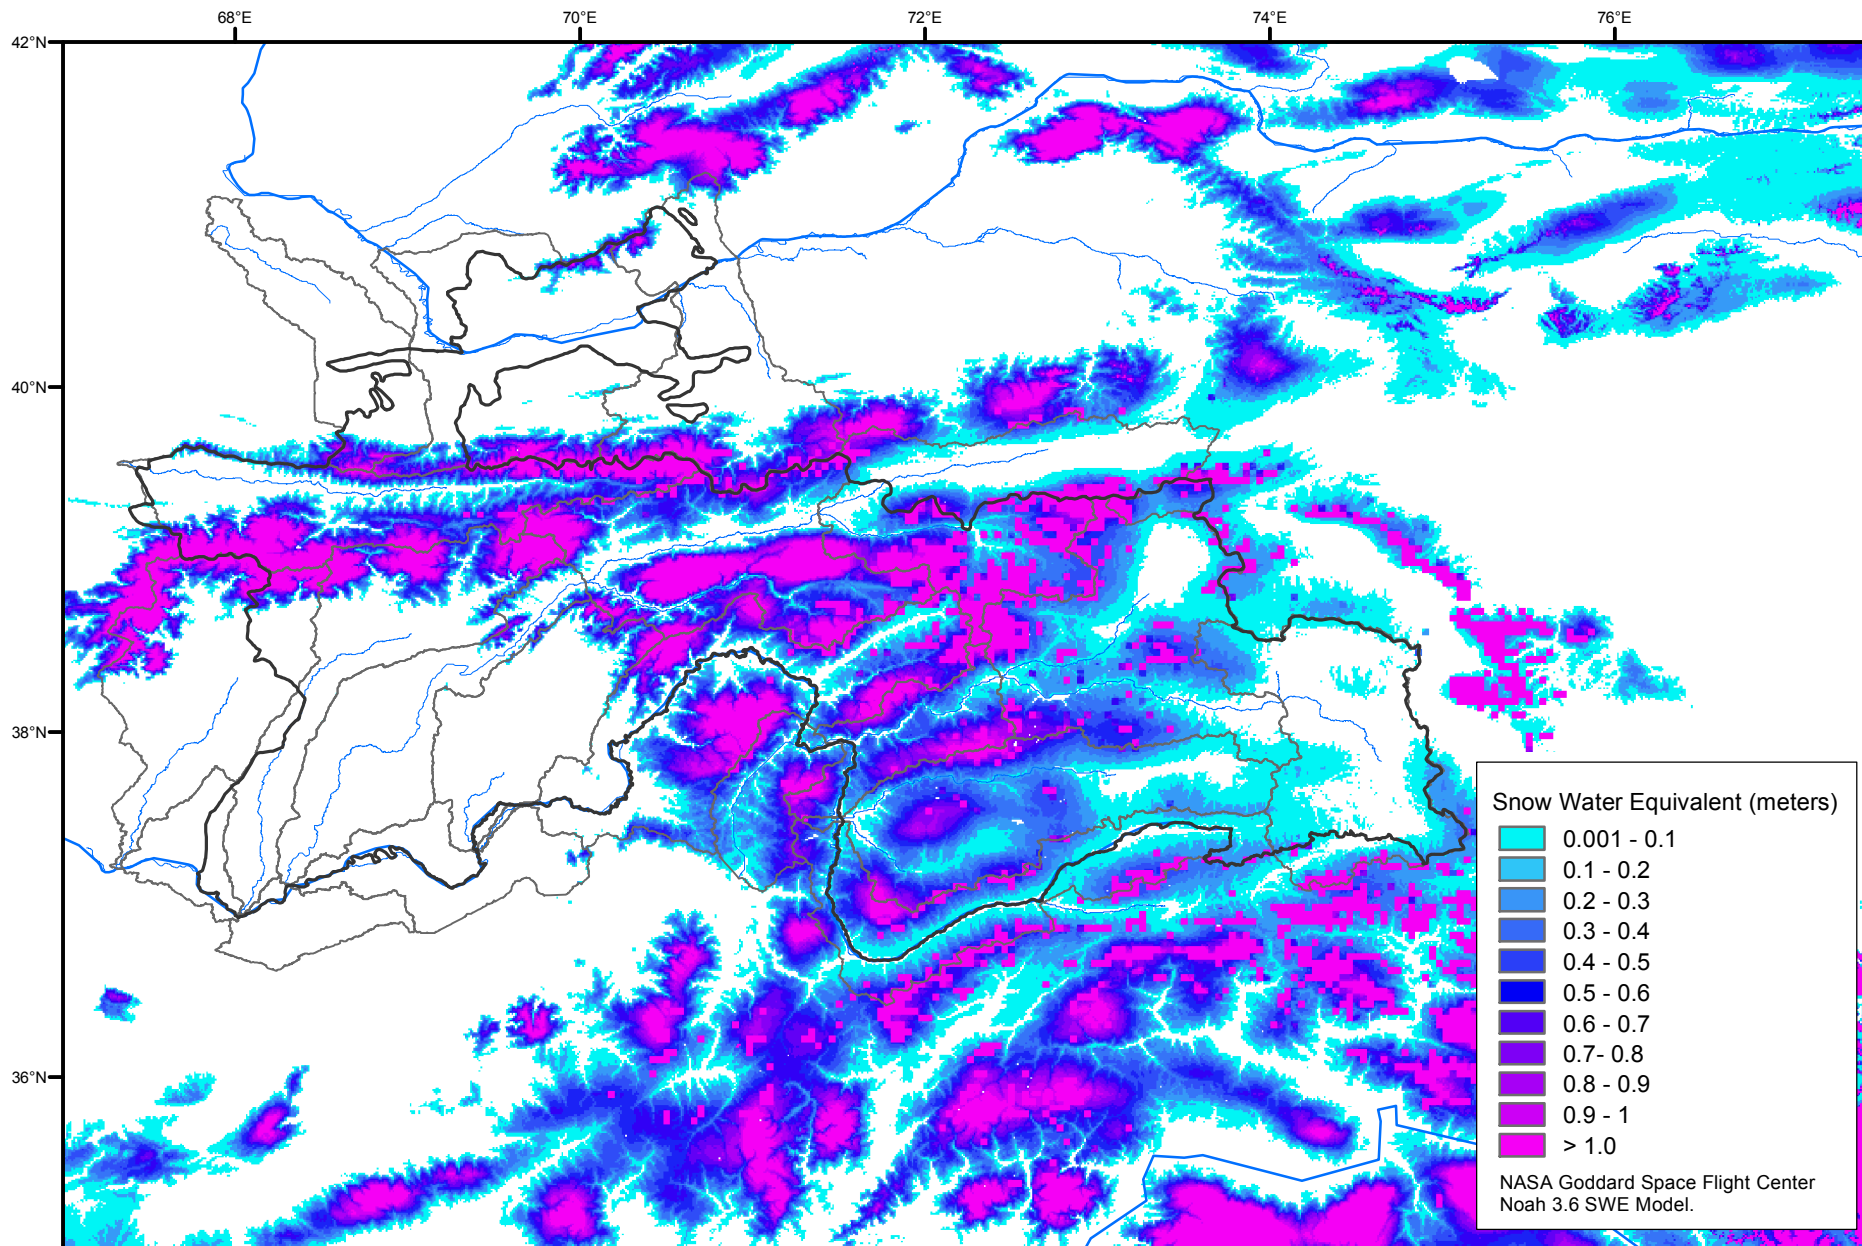

Snow Water Equivalent by Basin

April 10, 2019

Map created by USGS/EROS