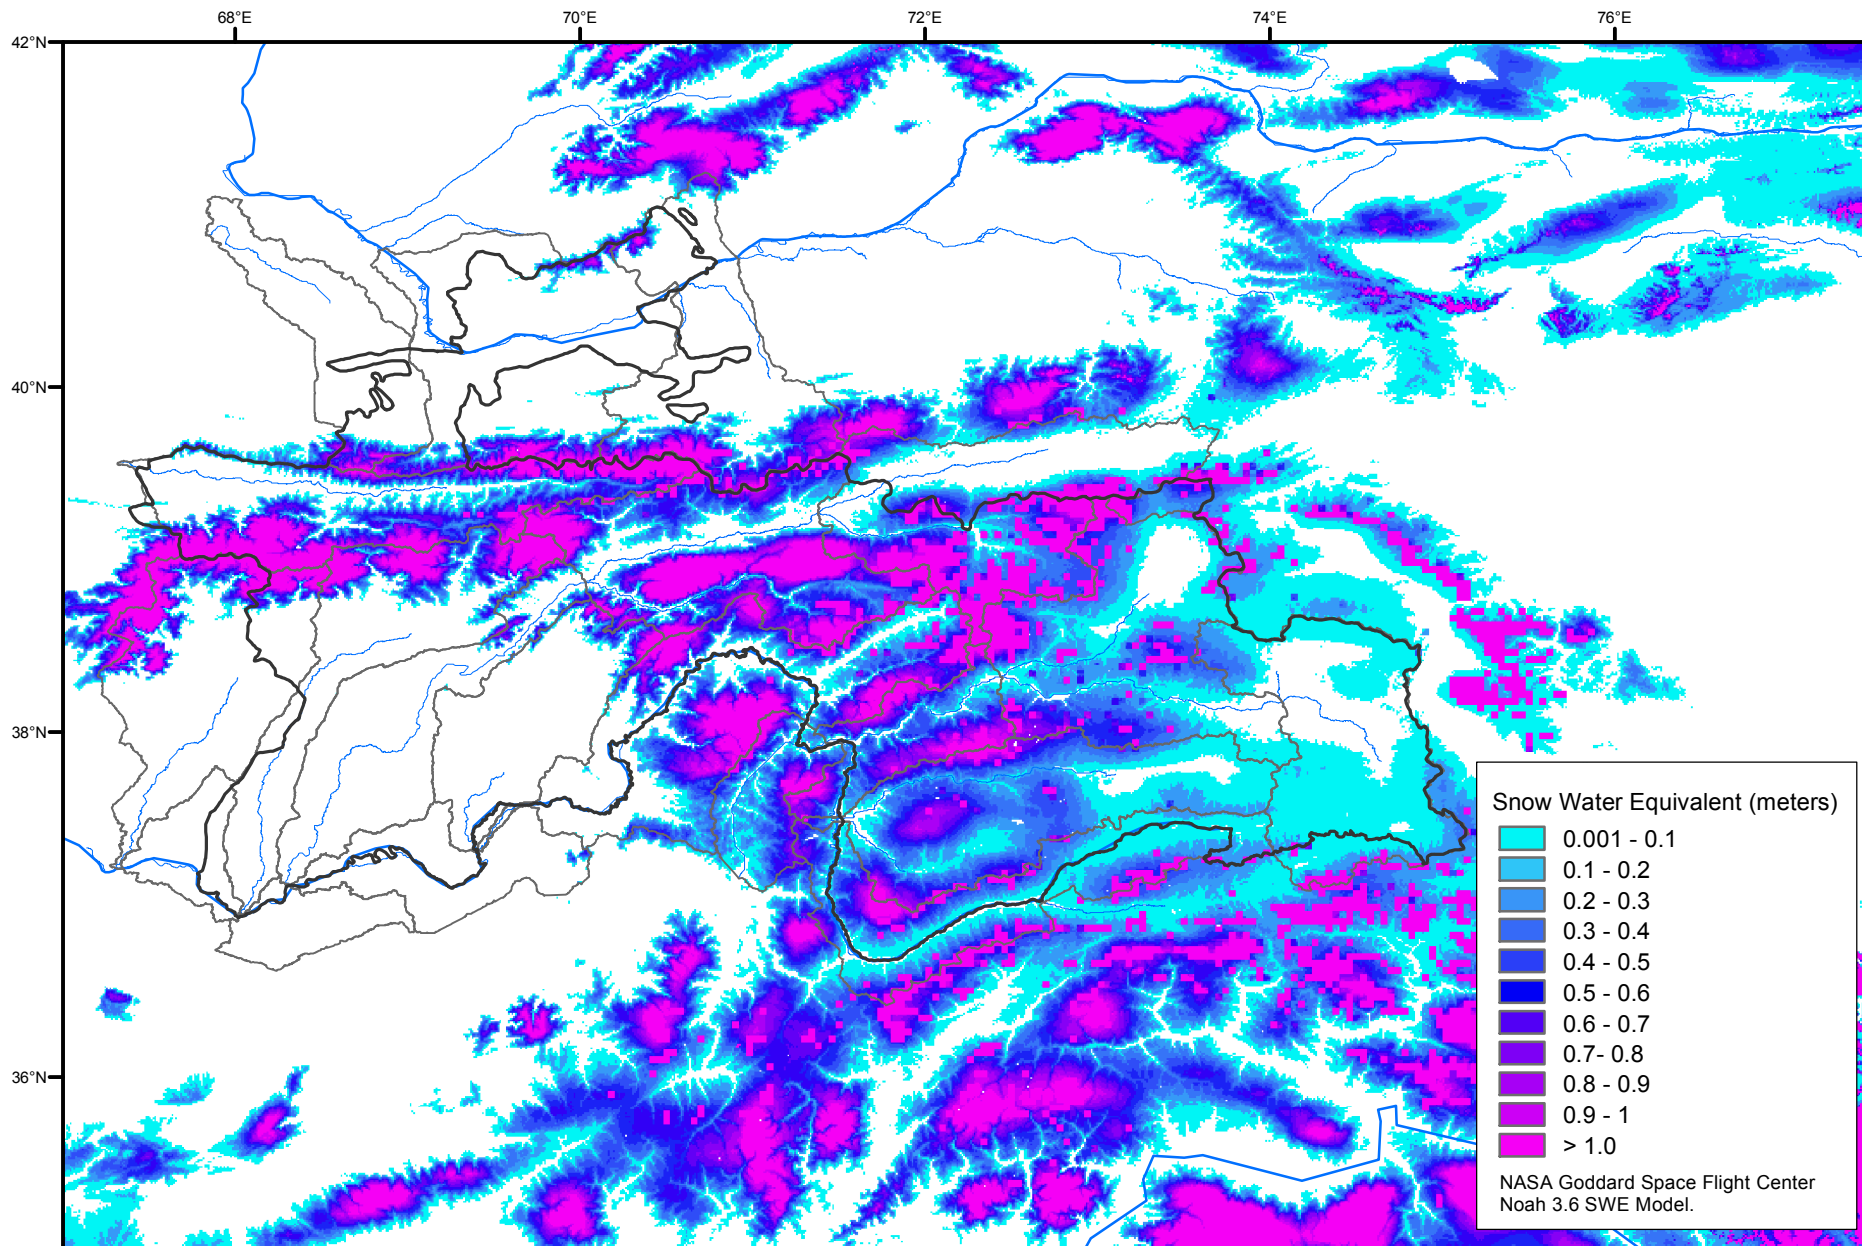

# Snow Water Equivalent by Basin

April 12, 2019

Map created by USGS/EROS