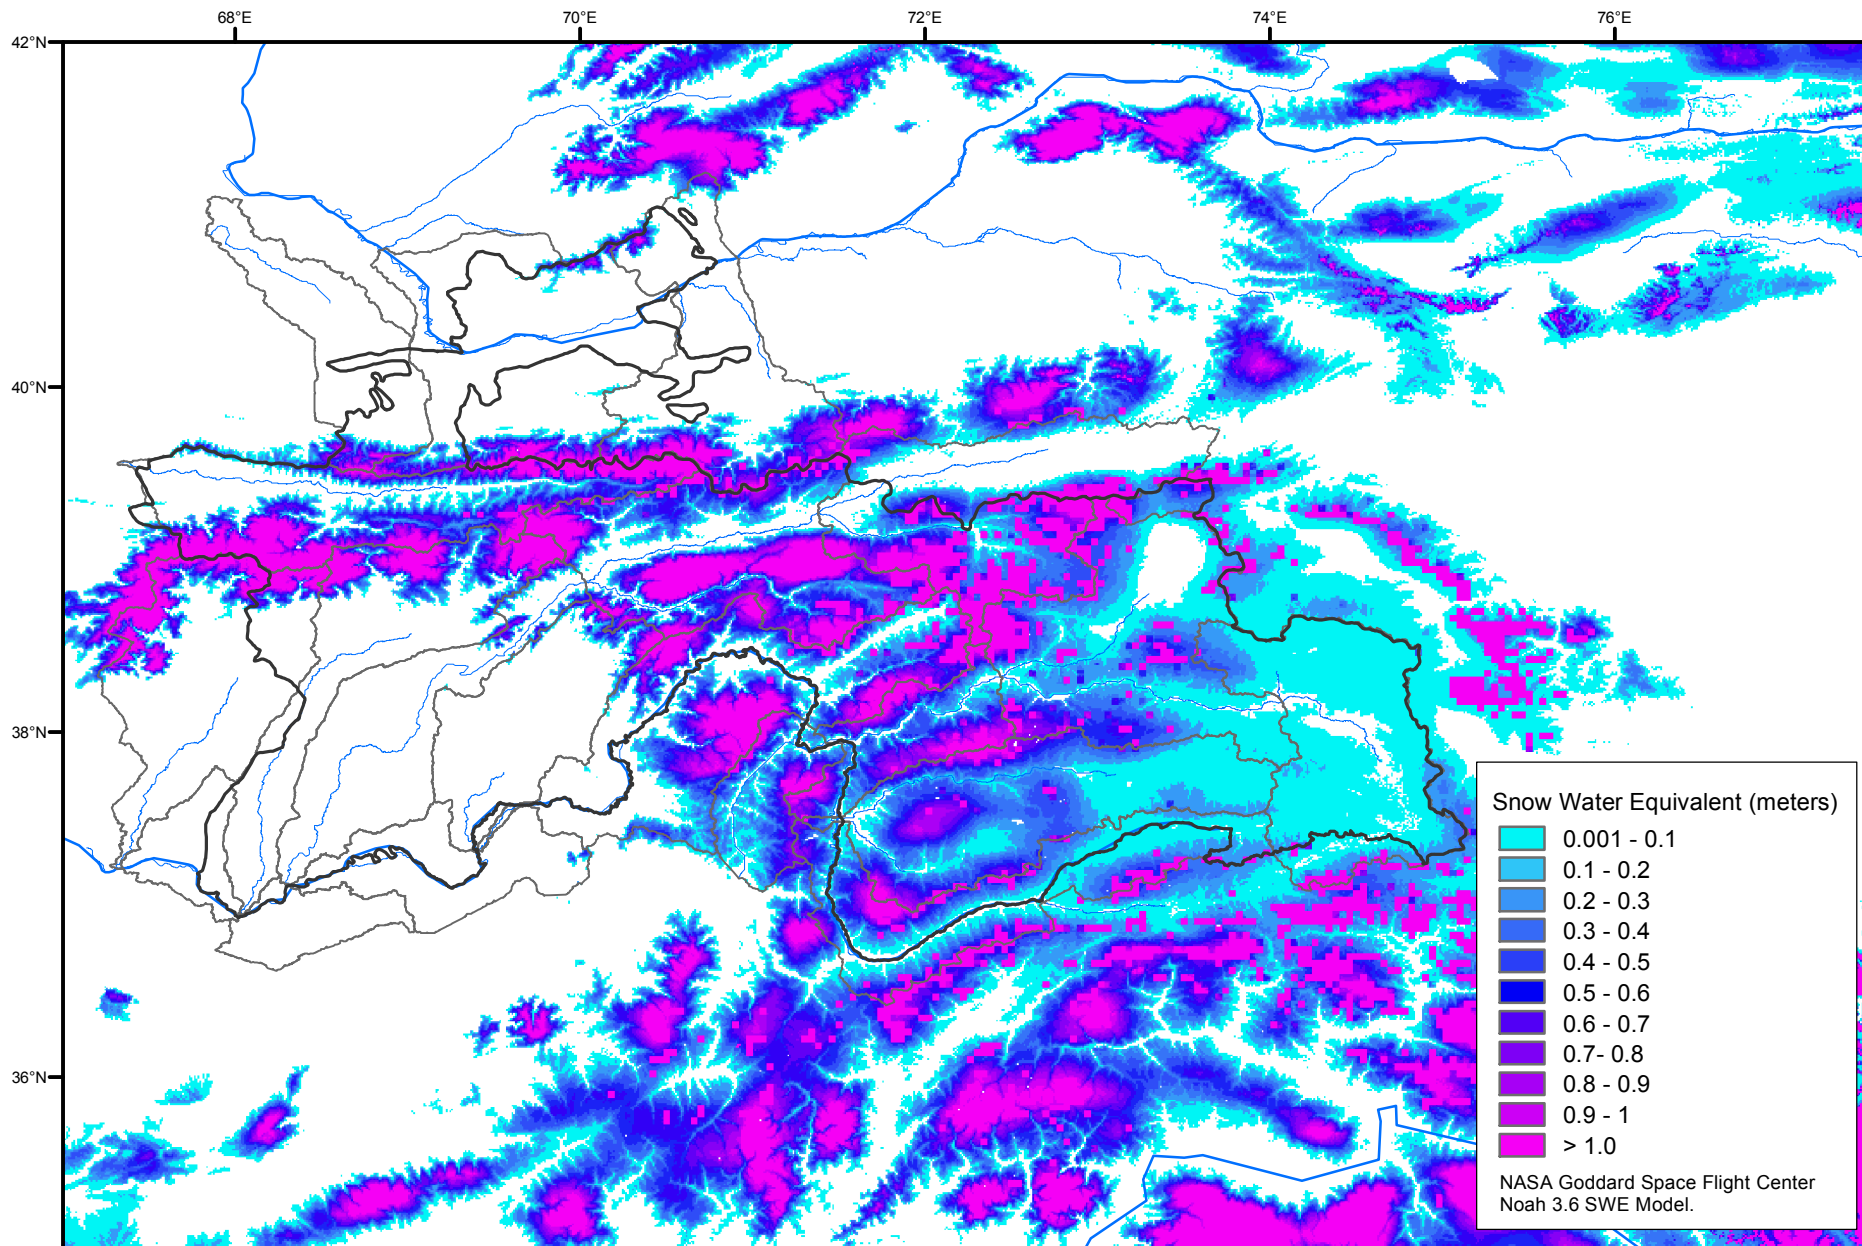

# Snow Water Equivalent by Basin

April 14, 2019

Map created by USGS/EROS