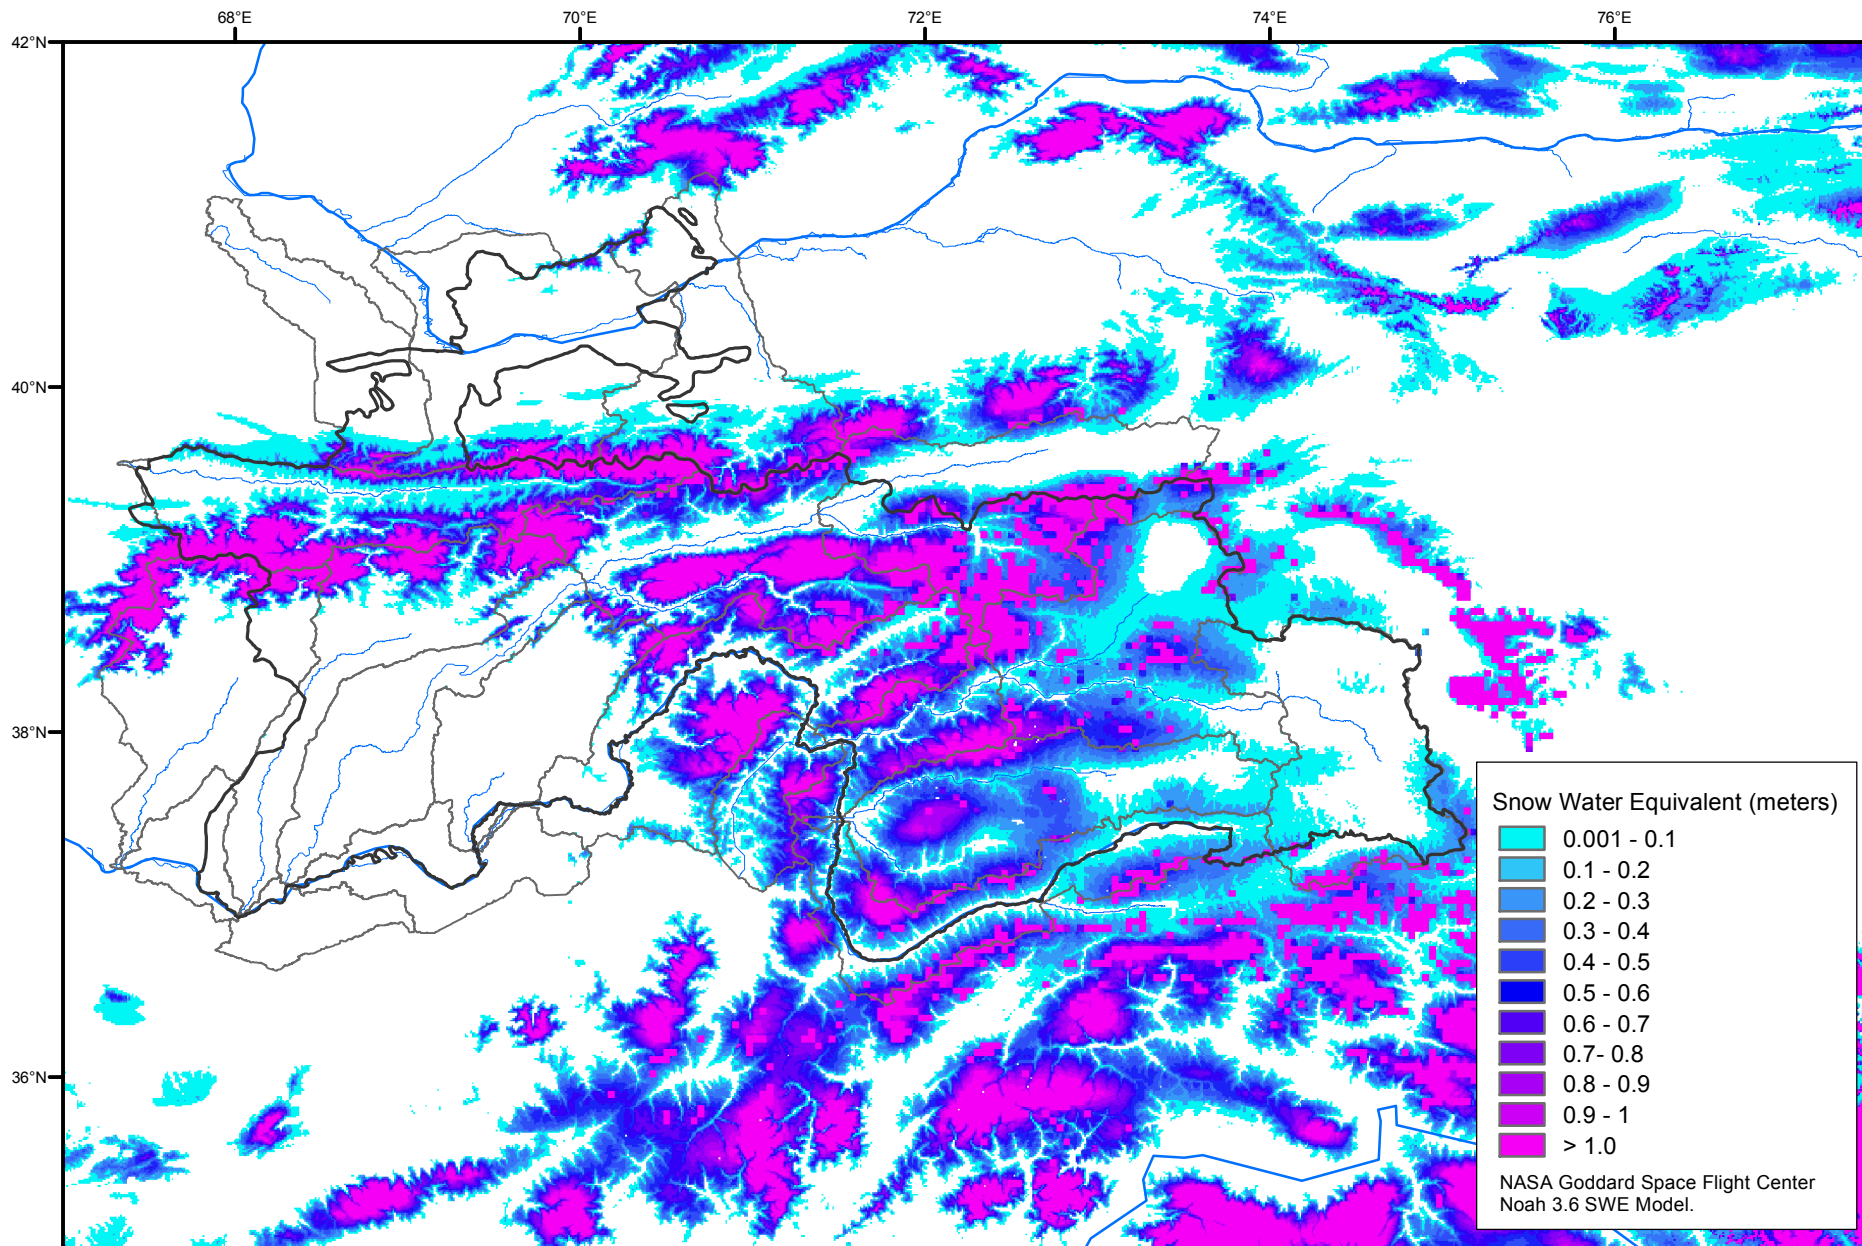

Snow Water Equivalent by Basin

April 25, 2019

Map created by USGS/EROS