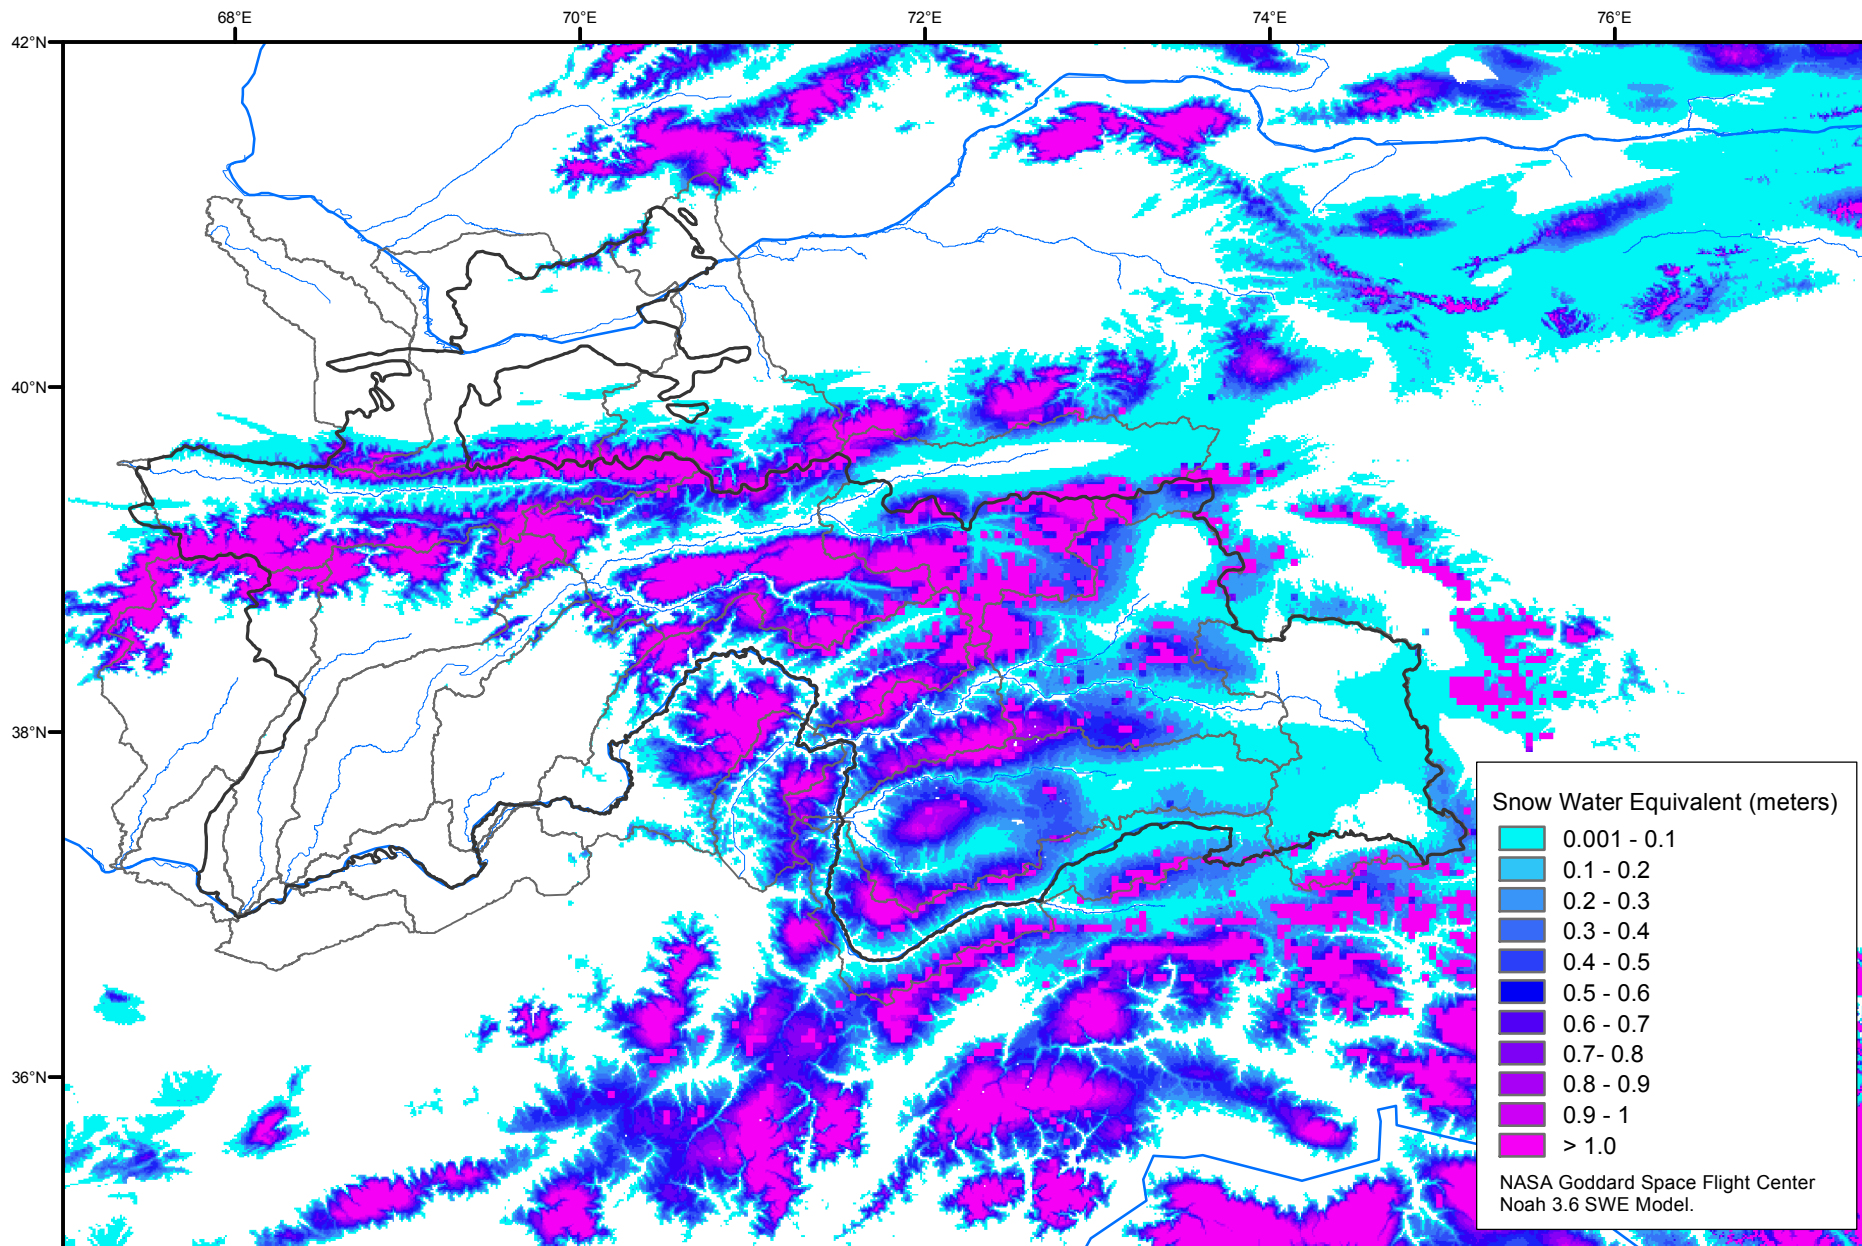

# Snow Water Equivalent by Basin

April 27, 2019

Map created by USGS/EROS