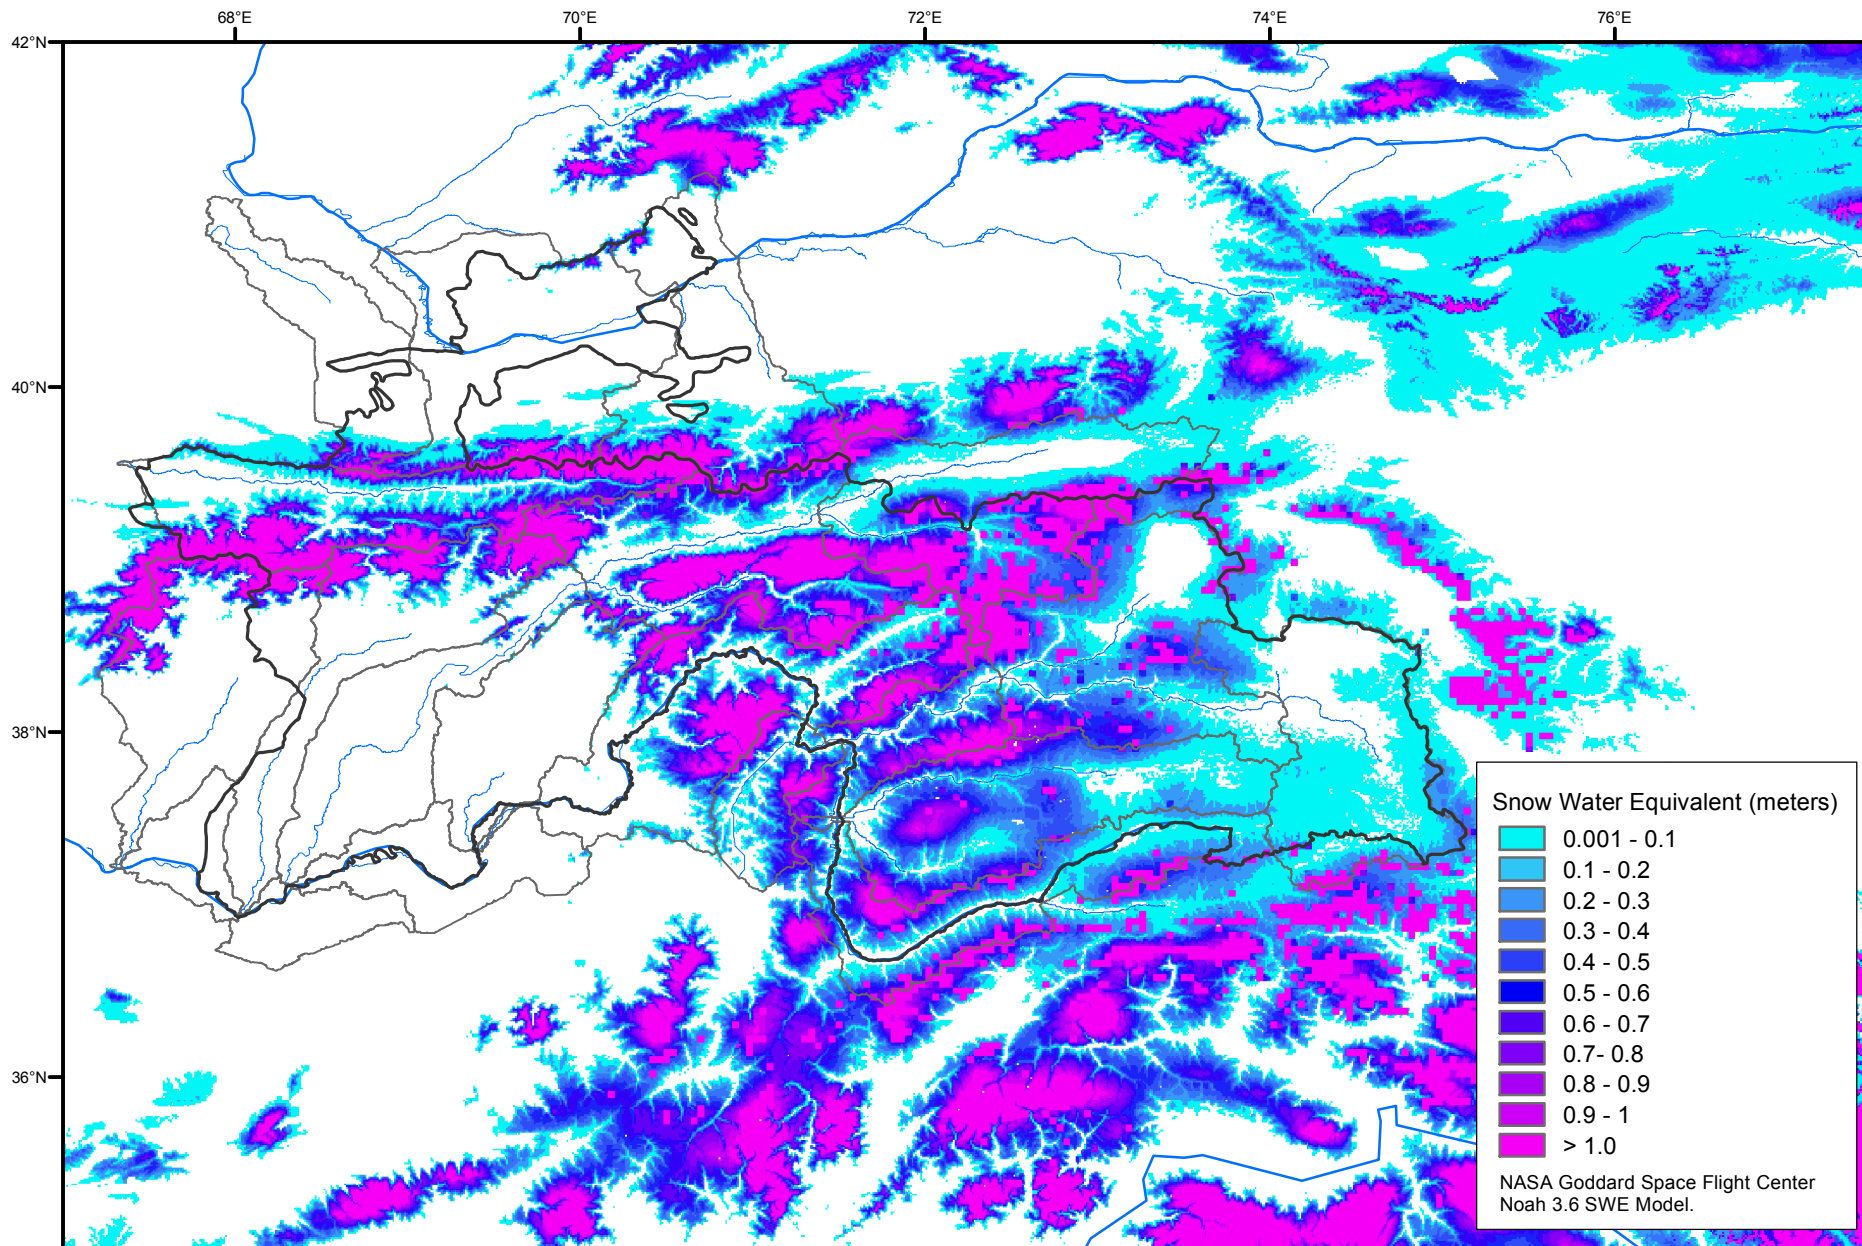

Snow Water Equivalent by Basin

April 29, 2019

Map created by USGS/EROS