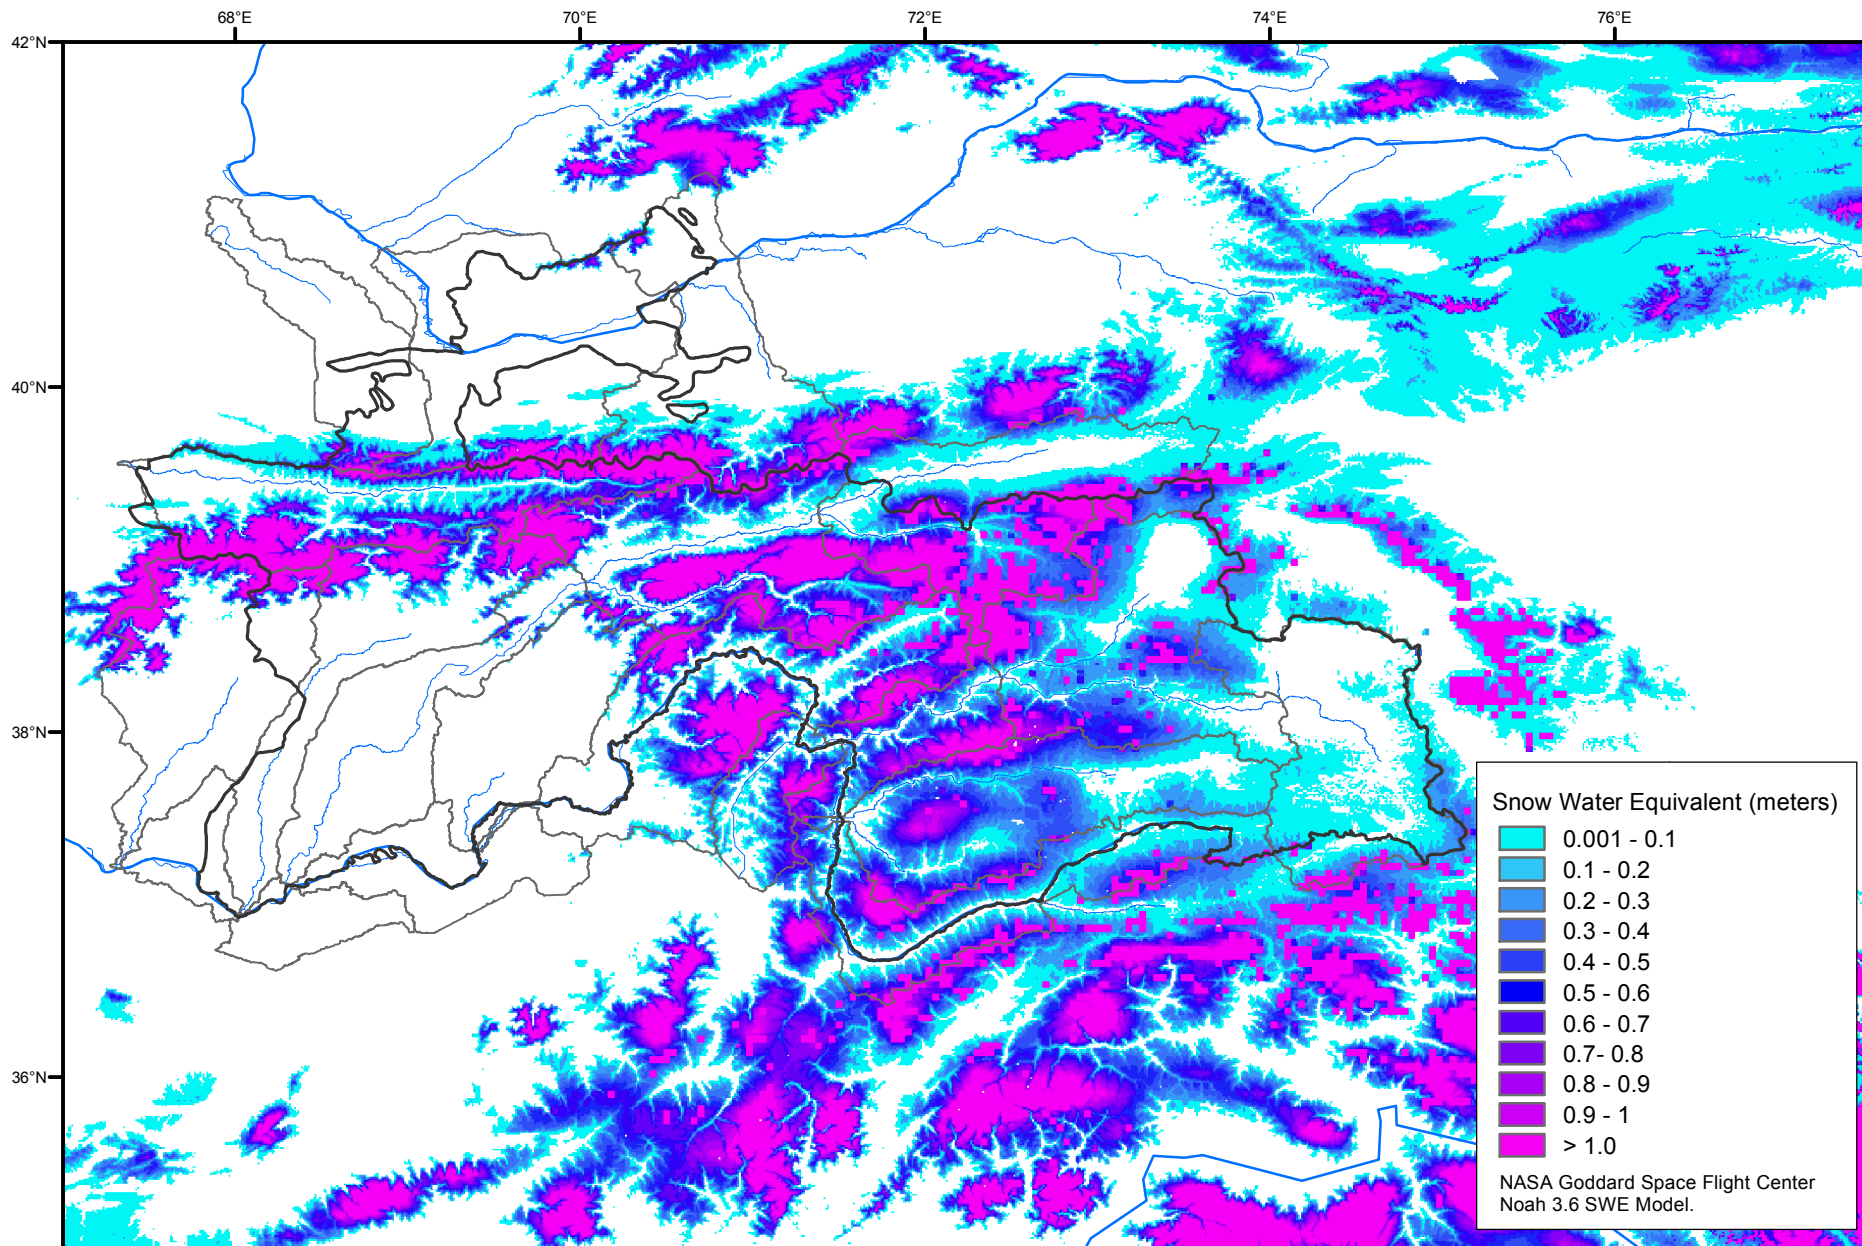

Snow Water Equivalent by Basin

April 30, 2019

Map created by USGS/EROS