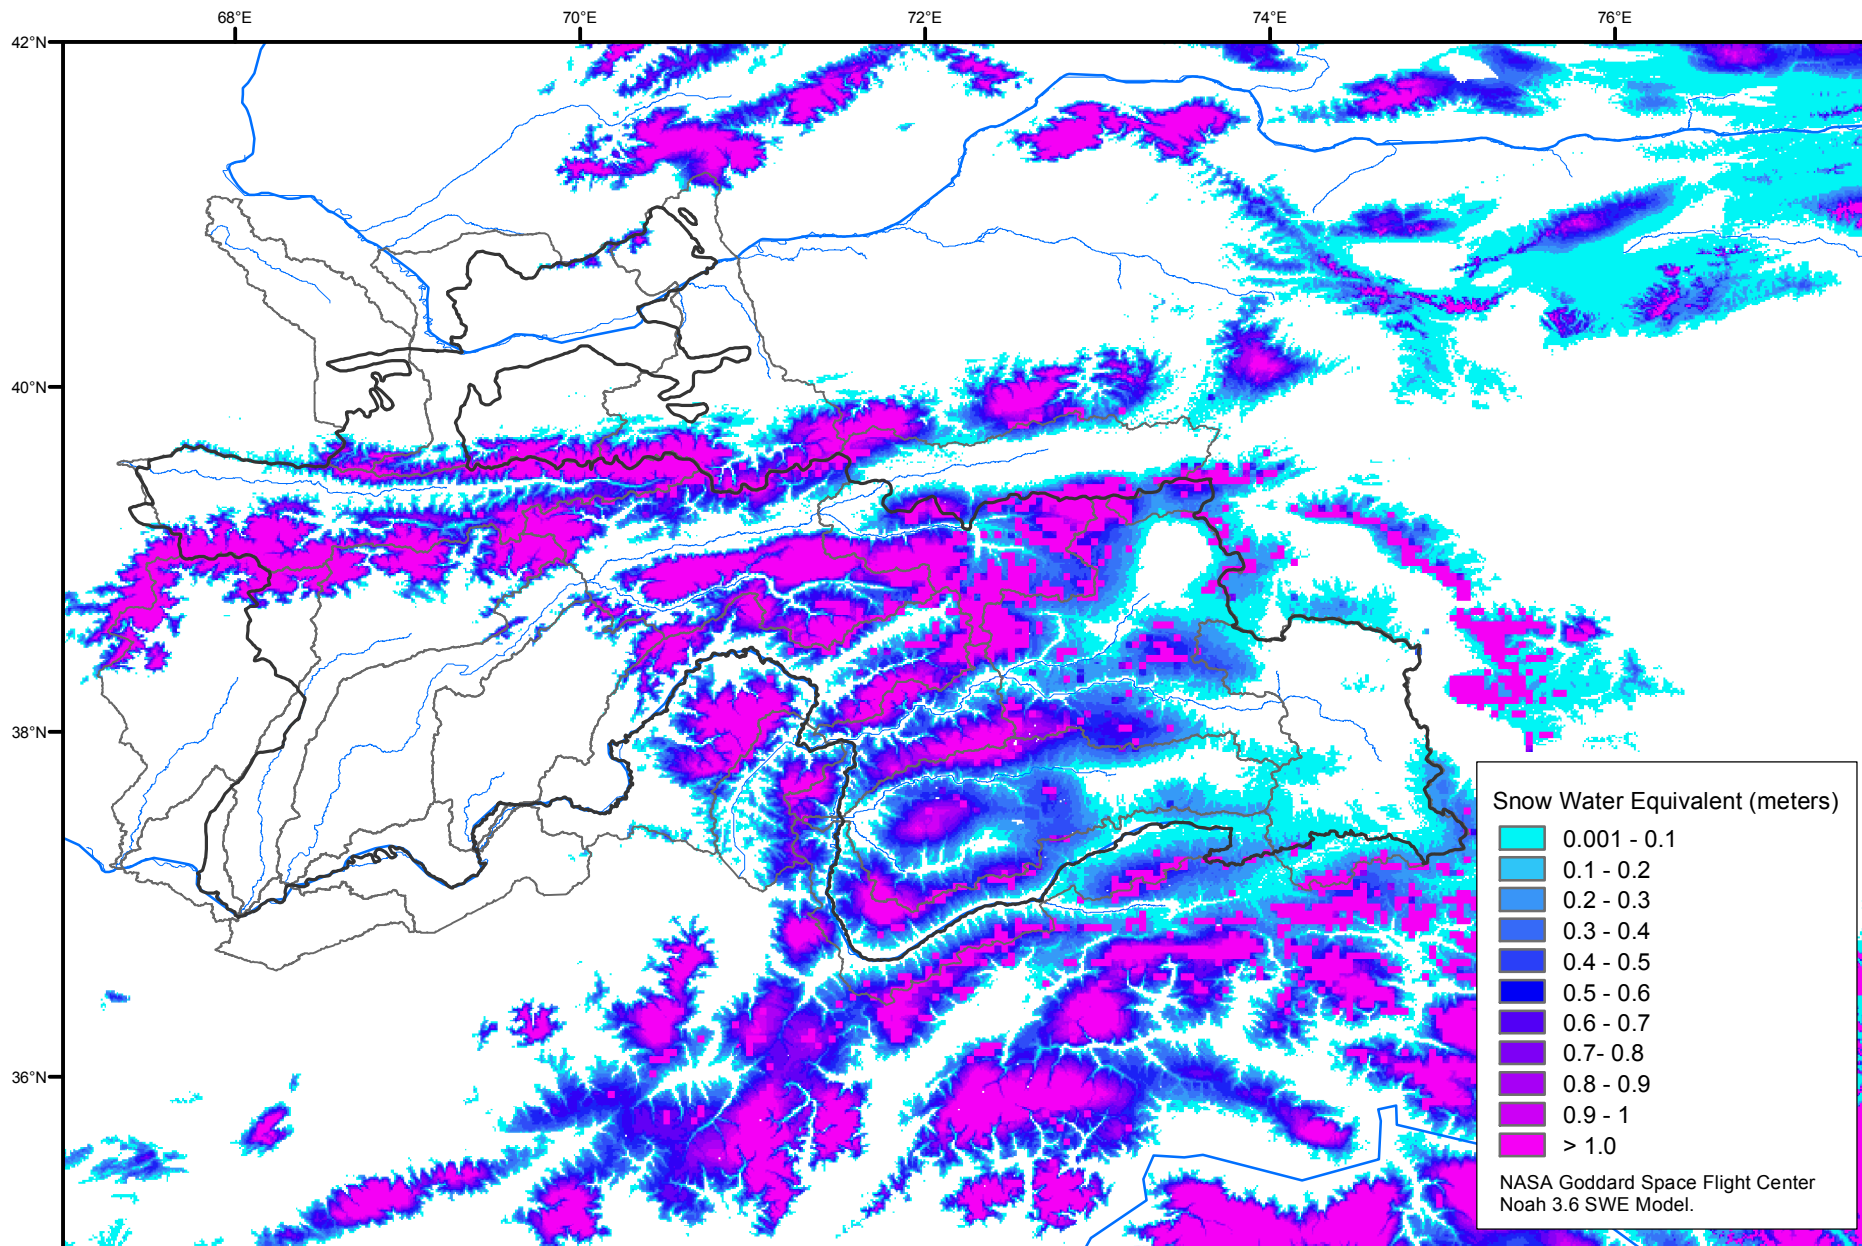

Snow Water Equivalent by Basin

May 05, 2019

Map created by USGS/EROS