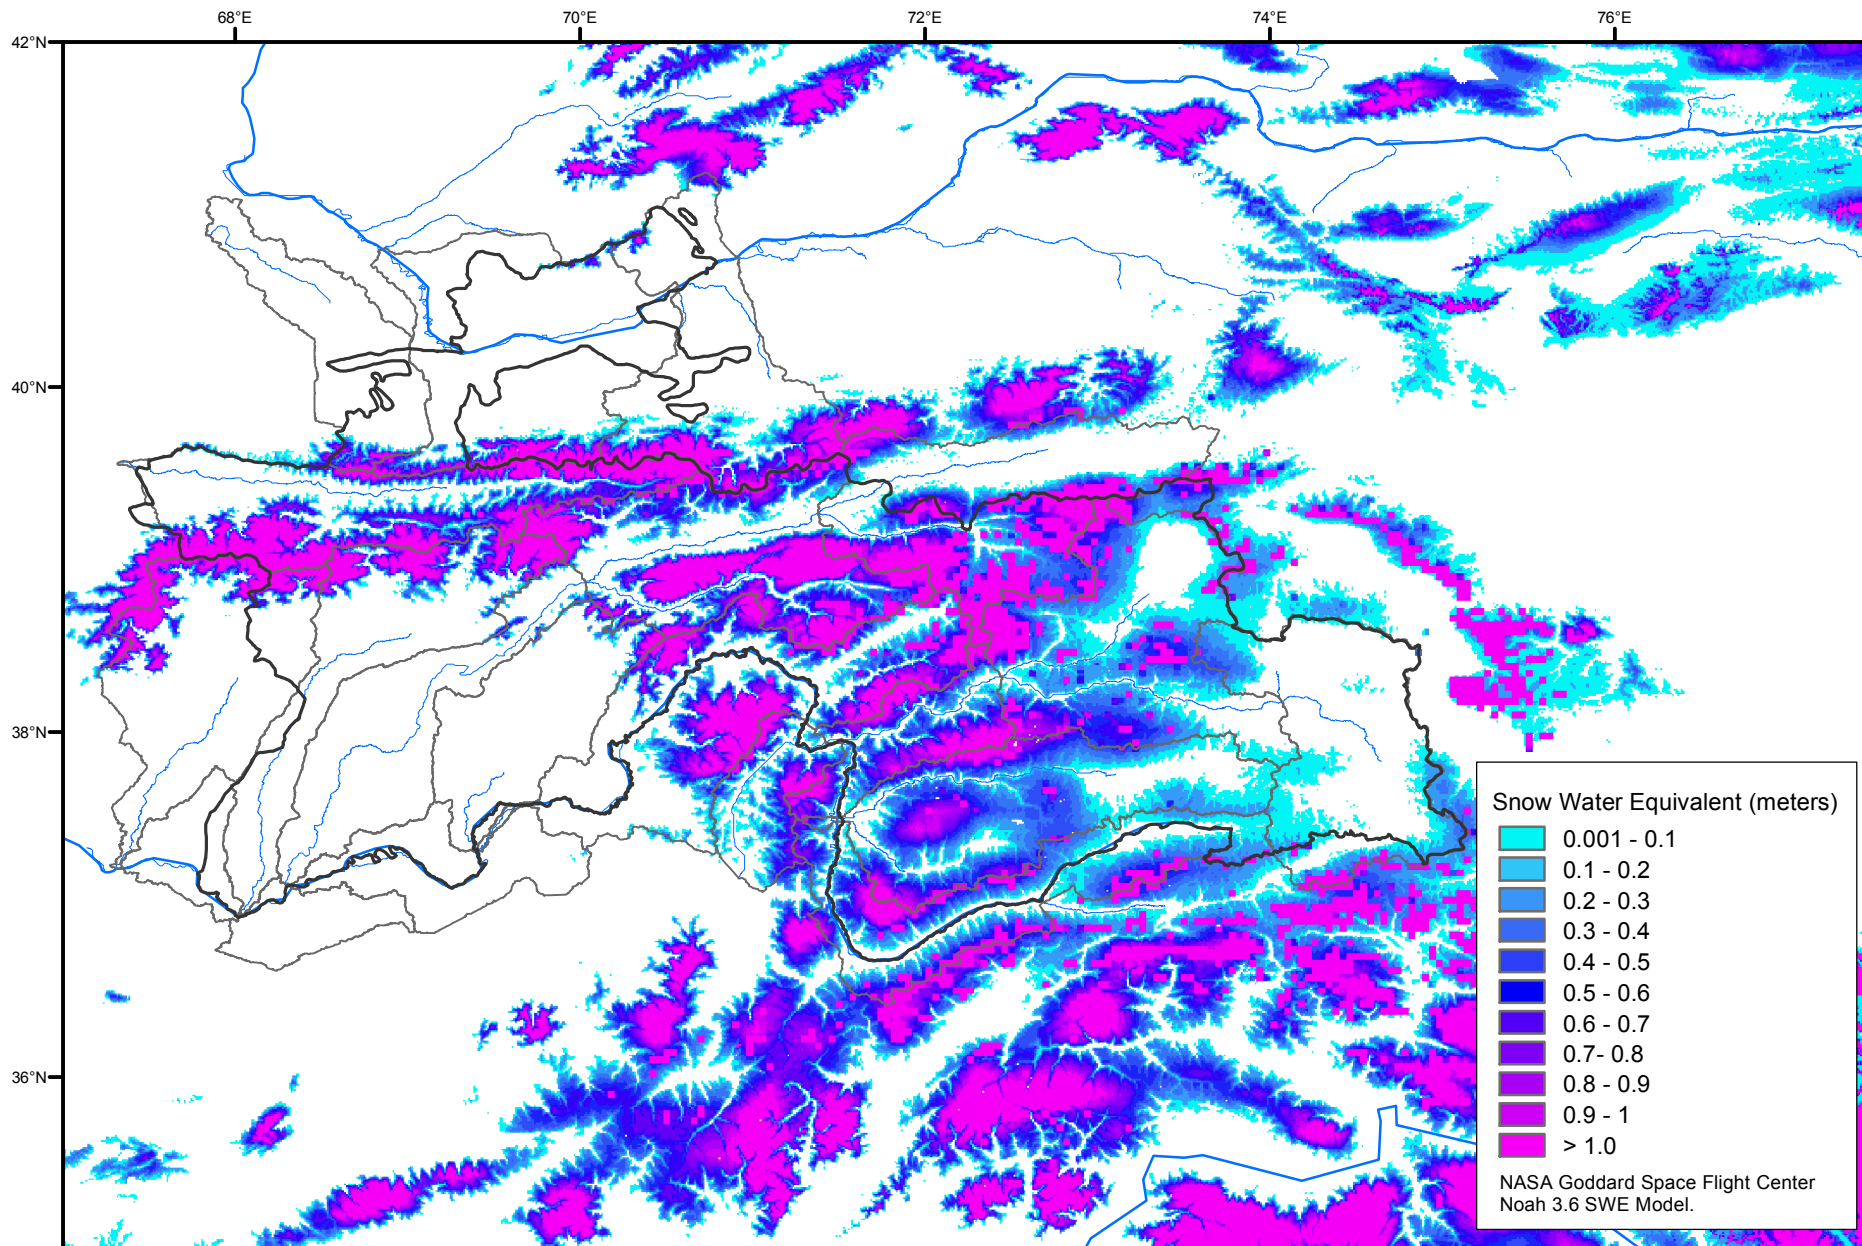

# Snow Water Equivalent by Basin

May 07, 2019

Map created by USGS/EROS